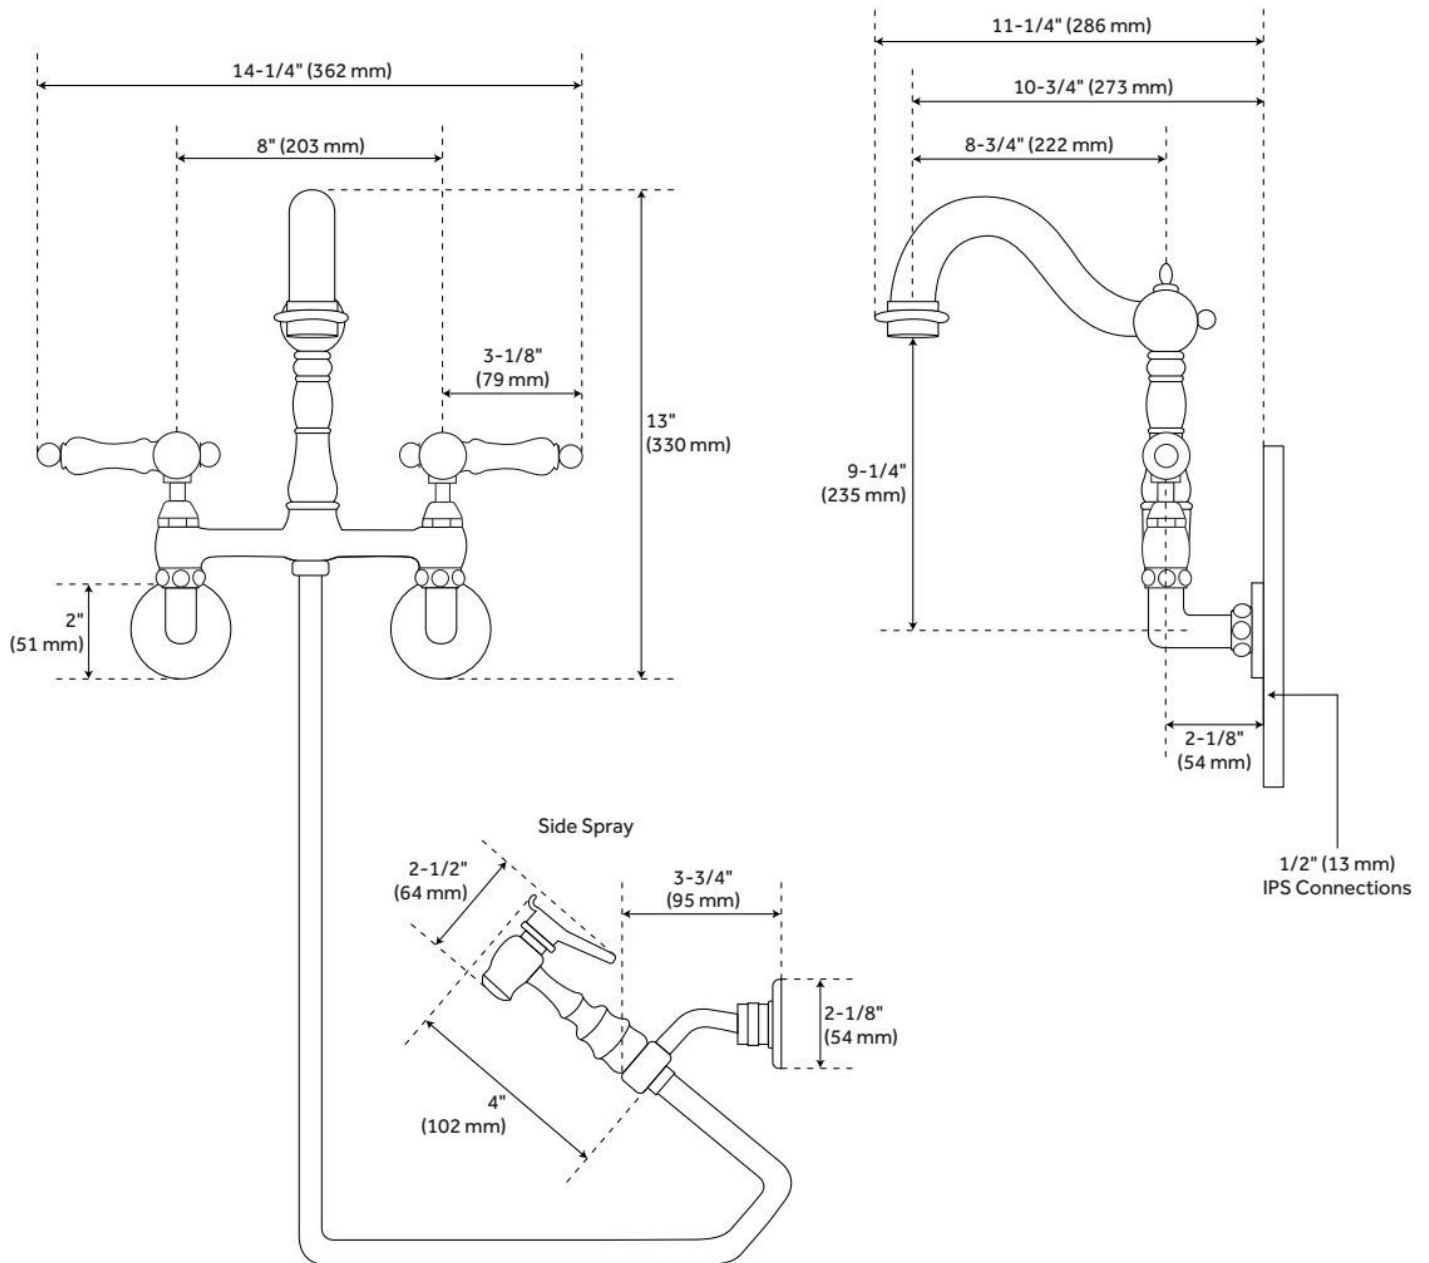

FELICITY WALL-MOUNT KITCHEN FAUCET WITH SIDE SPRAY

SKU: 909472

Code: SH394348, SH232068, SH443091

FEATURES

Material: Metal construction for strength and durability

Faucet Centers: 8"

Installation Type: Wall Mount

Flow Rate: 1.8 gpm (6.8 L/min) @ 60 psi

Cartridge Type: Ceramic Disc

Swivel Spout: Yes

ASME A112.18.1/CSA B125.1, NSF/ANSI 372, NSF/ANSI 61, NSF/ANSI/CAN 61, NSF/ANSI/CAN 61-9:Q≤1, CEC Listed, Massachusetts Accepted, LISTED ID: SH349709**

ADDITIONAL FEATURES

- Made of high quality materials.
- Swivel spout.
- Metal lever handles.
- Includes matching hand spray with 27-1/2" hose.
- Spout reach is 10-3/4".
- Hand spray measures: 1" L x 2-1/2" W (front to back) x 4" H.
- Cradle measures: 2-1/4" L x 3-3/4" W (front to back) x 3-1/8" H.

REVISED 11/1/2024

FELICITY WALL-MOUNT KITCHEN FAUCET WITH SIDE SPRAY

SKU: 909472

Code: SH394348, SH232068, SH443091

REVISED 11/1/2024