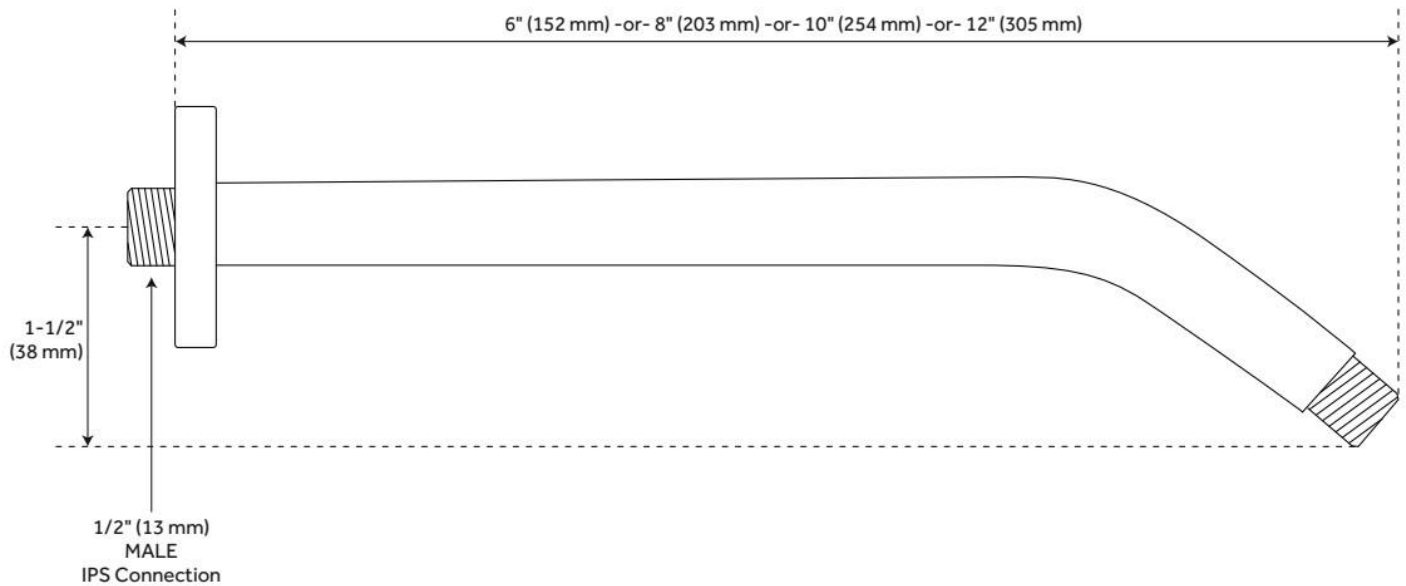

STANDARD SHOWER ARM

SKU: 909606

Code: SH551, SH404440, SH184270, SH233531, SH193782, SH213462, SH231889, SH233580, SH233553, SH231888, SH231893, SH231890, SH231891, SH231895, SH231892, SH233573, SH483685, SH257557, SH483686, SH257559, SH257560, SH231894

FEATURES

Material: Brass

Connection Type: 1/2" NPT

LISTED ID: SH551**, SH441091CP, SH441091BN, SH441091ORB, SH441092CP, 564678, 564679, SH441092BN

ADDITIONAL FEATURES

- Includes matching flange.

REVISED 5/31/2024