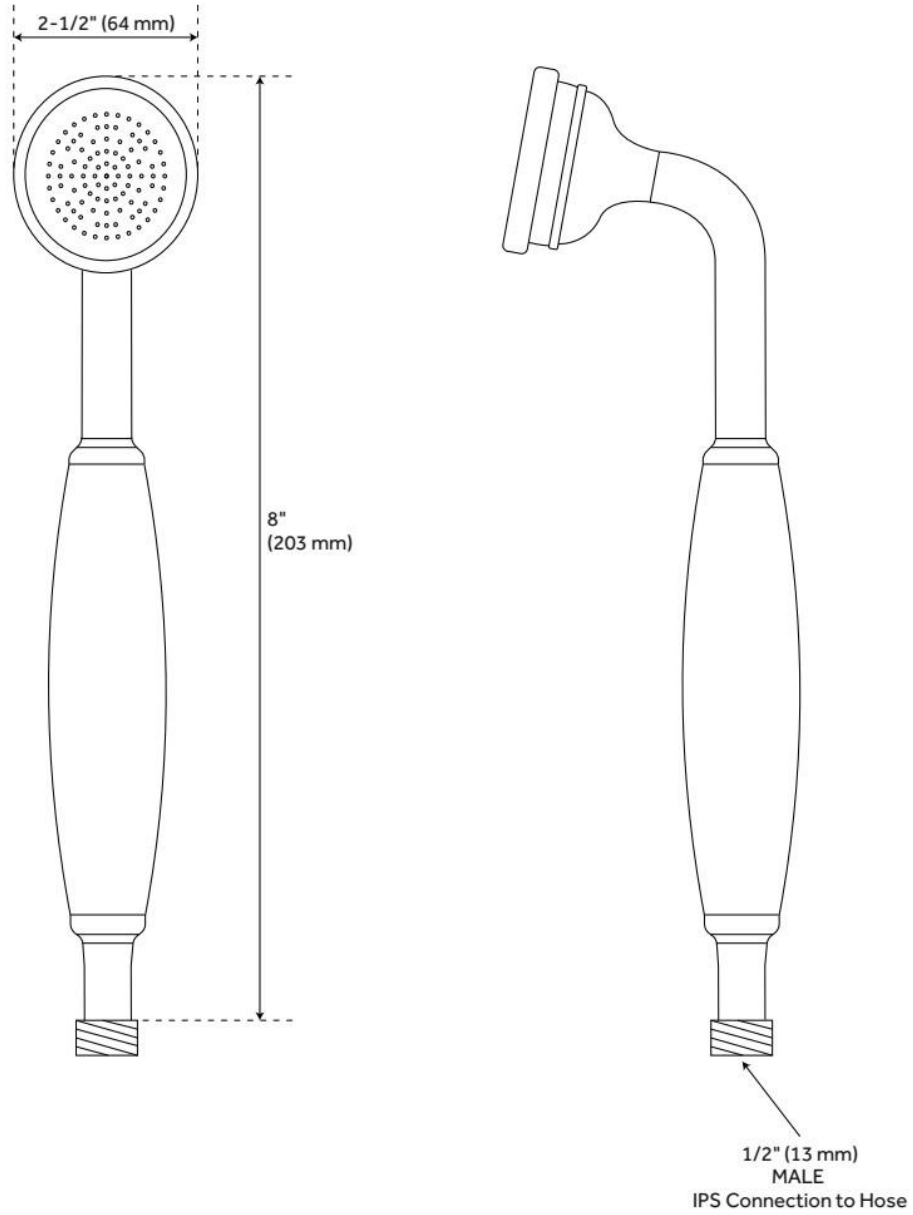

## FEATURES

Material: Brass

Hand Shower Spray: Full

Hand Shower Flow Rate: 1.8 gpm (6.8 L/min) @ 80 psi

LISTED ID: 515203

## ADDITIONAL FEATURES

- Hand shower only.
- Hose sold separately.
- Replacement item.

REVISED 6/10/2024

# TELEPHONE HAND SHOWER

SKU: 910714

Code: SH224364, SH224363, SH224367, SH224365

REVISED 6/10/2024