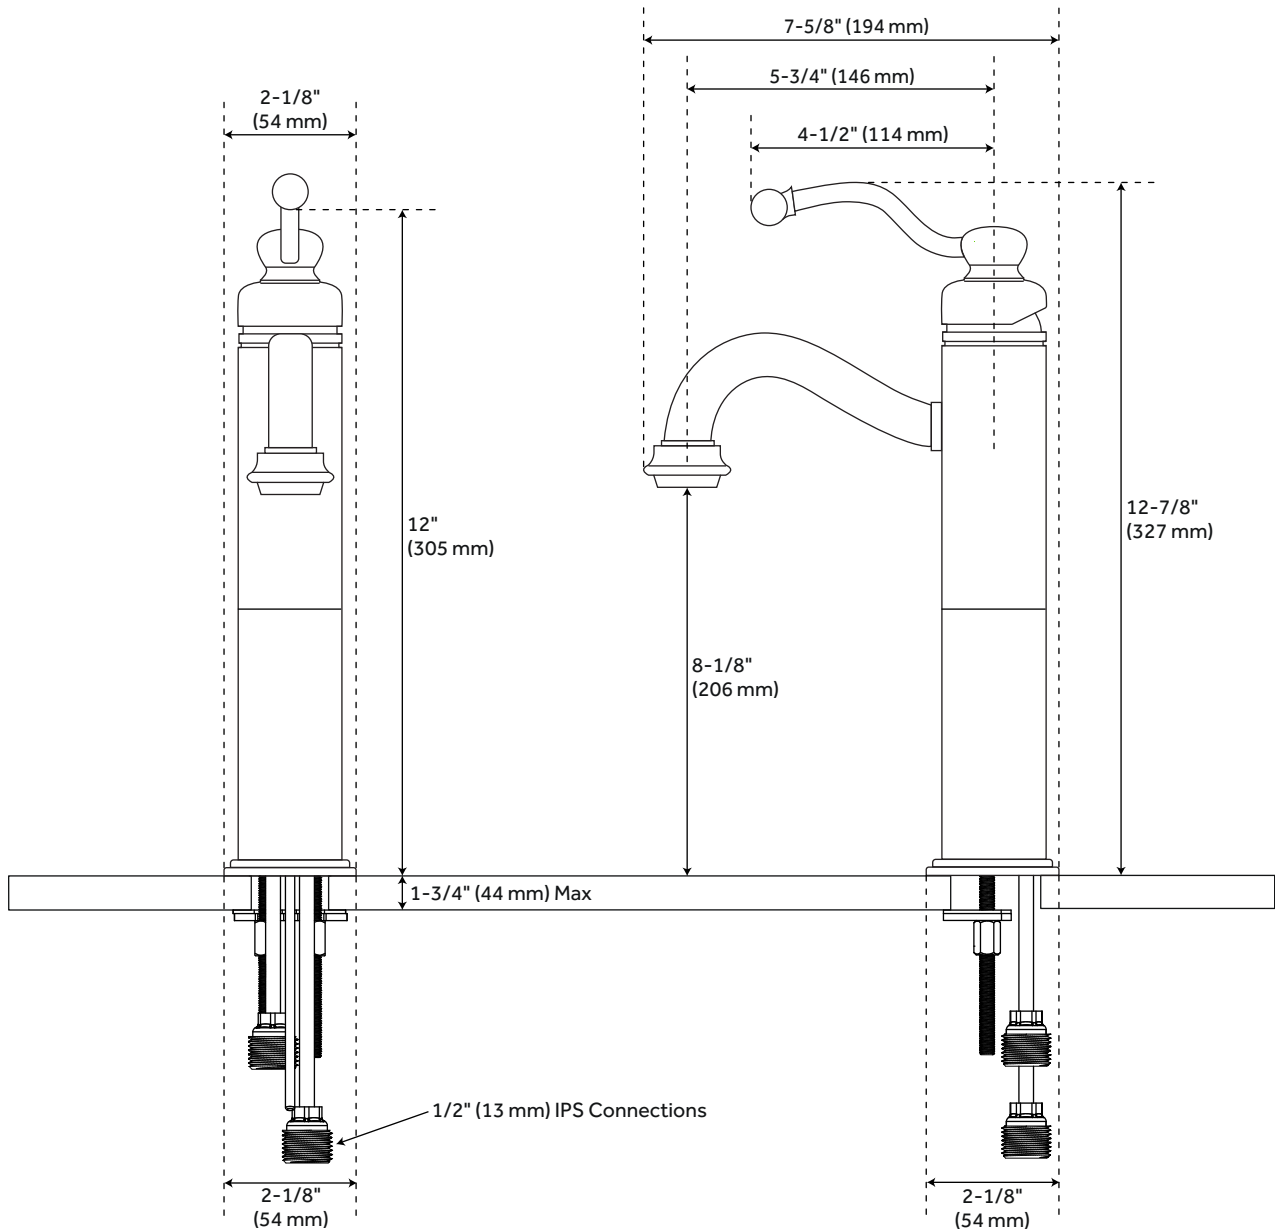

LETA SINGLE-HOLE VESSEL FAUCET WITH POP-UP DRAIN

SKU: 910802

Code: SH434917, SH376678, SH262409, SH262410

FEATURES

Installation Type: Vessel
Design: Traditional
Length: 2-1/8"
Width: 7-5/8"
Height: 12-7/8"
Base Plate Diameter: 2-1/8"
Faucet Centers: Single-Hole
Overflow Hole: true
Fits Drain Hole Size: 1-1/2"
Drain Included: Yes
Faucet Material: Brass
Handle Type: Lever
Handle Length: 4-1/2"
IPS: 1/2"
Flow Rate: 1.2 gpm (gallons per minute)
Max. Countertop Thickness: 1-3/4"
Height To Spout: 8-1/8"
Spout Reach: 5-3/4"
Handle Height: 12"
Ceramic Disc Cartridges: Yes
Hot and Cold Indicators: No

REVISED 3/16/2023

LETA SINGLE-HOLE VESSEL FAUCET WITH POP-UP DRAIN

SKU: 910802

Code: SH434917, SH376678, SH262409, SH262410

ADDITIONAL FEATURES

REVISED 3/16/2023

LETA SINGLE-HOLE VESSEL FAUCET

All dimensions and specifications are nominal and may vary. Use actual products for accuracy in critical situations.