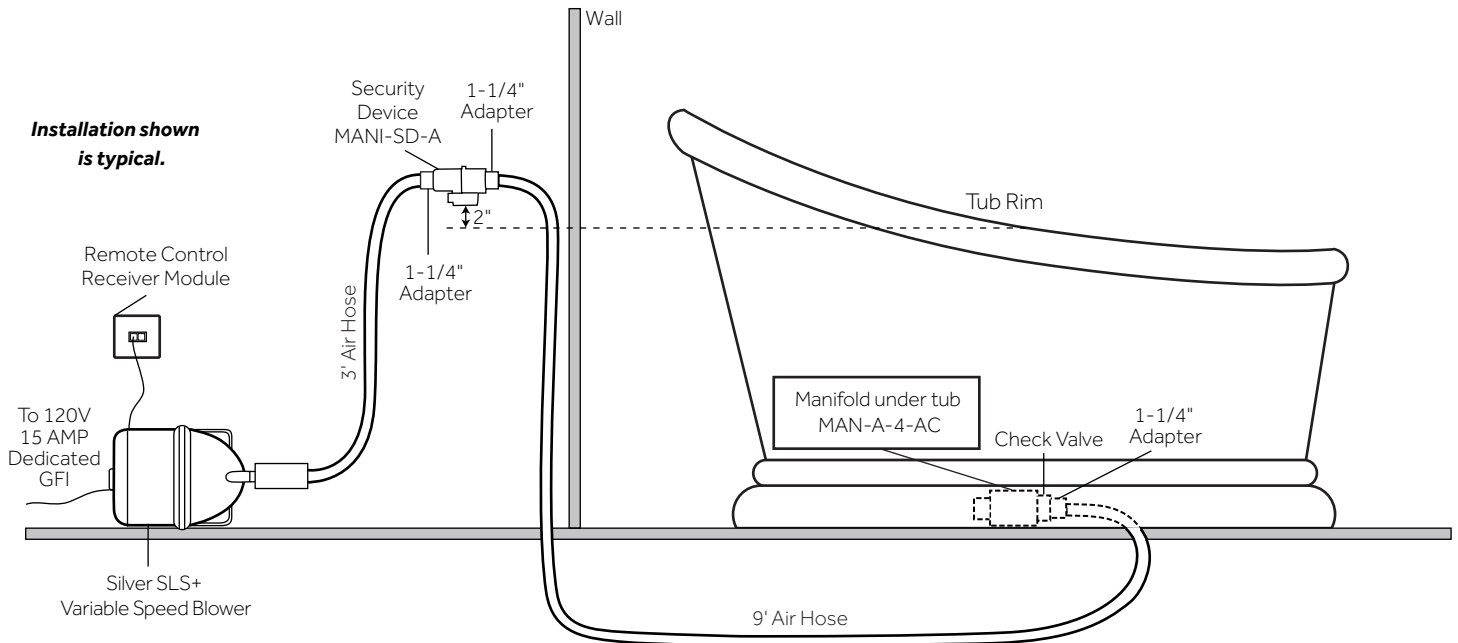

59" PAXTON COPPER SLIPPER PEDESTAL AIR TUB

SKU: 911036-59-AIR

COMPONENTS LIST

- BM-TWP BALL CHECK VALVE JETS
- MANI-SD-A SECURITY DEVICE
- MAN-A-4-AC MANIFOLD
- SILVER SLS+ VARIABLE SPEED BLOWER

INSTALLATION

Install blower behind a wall (with an access panel) or in a closet. Blower can also be installed under floor. Ensure the security device, MANI-DS-A, is at least:

- 2" Above the tub rim

Security device and hose can be mounted in wall

REMOTE CONTROL

- CG+/RTC-SENSOR-WP
- 12 – 15 YEAR BATTERY LIFE

INSIDE OF BATH

- (12) MAXI AIR JETS WITH 24 OPENINGS

All dimensions and specifications are nominal and may vary. Use actual products for accuracy in critical situations.