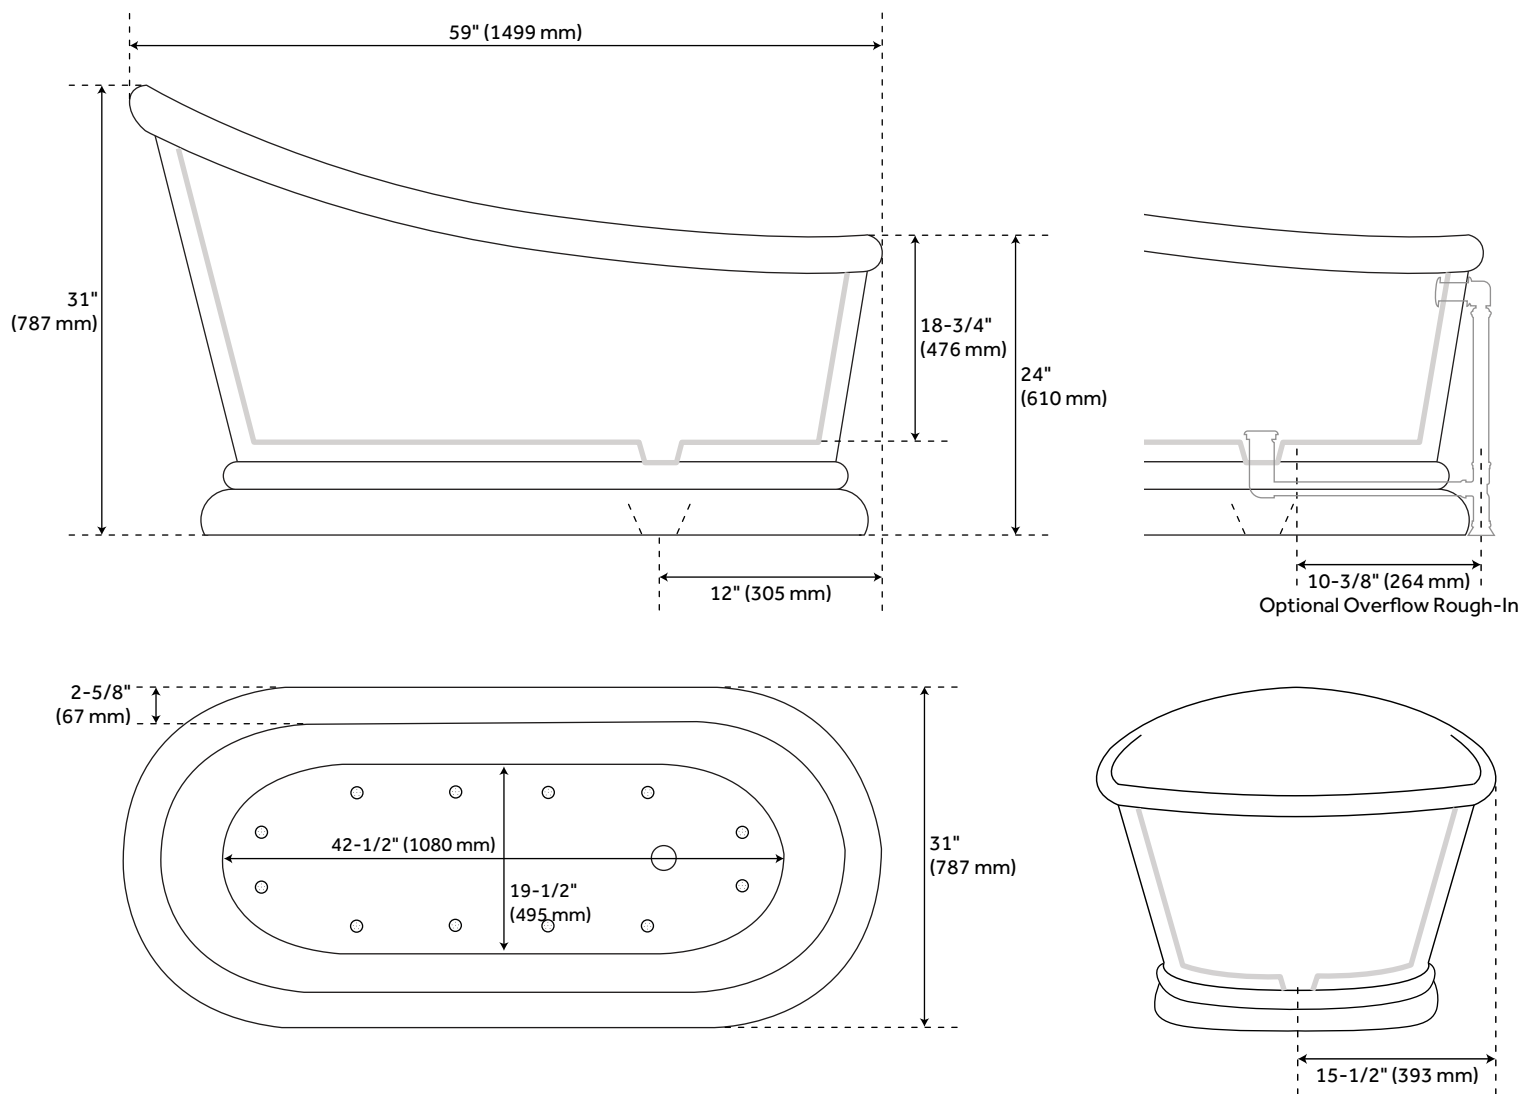

59" PAXTON COPPER SLIPPER PEDESTAL AIR TUB

SKU: 911036-59-AIR

All dimensions and specifications are nominal and may vary. Use actual products for accuracy in critical situations.