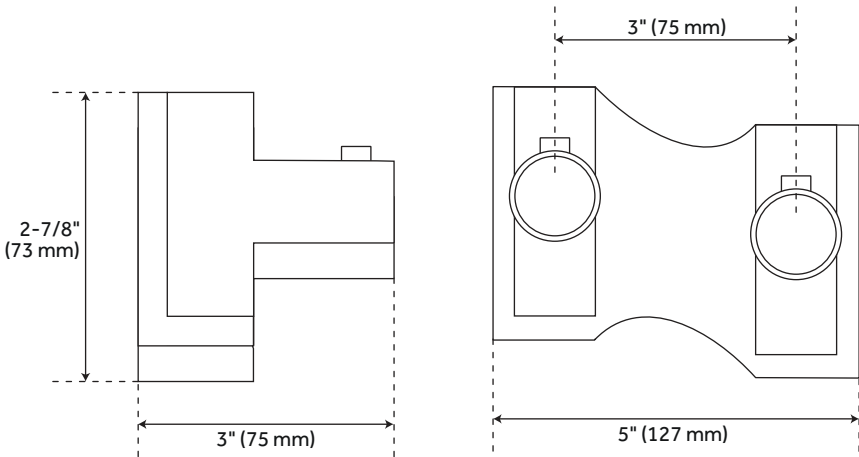

CURVED DOUBLE SOLID BRASS SHOWER CURTAIN ROD

SKU: 911224

Code: SH466777, SH466778, SH466779, SH466780

FEATURES

- Material: Brass
- Length: 60"
- Width: 5"
- Height: 2-7/8"
- Mounting Hardware Included: Yes
- Installation Type: Wall Mount
- OD (Outside Diameter): 1"

REVISED 3/15/2023

CURVED DOUBLE SOLID BRASS SHOWER CURTAIN ROD

SKU: 911224

Code: SH466777, SH466778, SH466779, SH466780

ADDITIONAL FEATURES

- Fits opening up to 60-3/4" L.
- Rod may be shortened to desired length by trimming equal amounts from each end.
- Adds up to 8-3/4" showering space.
- Second rod adds up to 3 feet of extra space.
- 2-3/4" between rods.
- Packed individually with Shower Curtain Rod Swivel Zinc Flanges and installation materials.
- Mounting hardware included.
- For best fit, shower curtain should be 6" - 12" wider than shower rod.
- This shower rod curves at a 22-degree angle.
- To determine your rod size, measure straight across from wall to wall. Curves in the rod and mounting brackets are already accounted for.

REVISED 3/15/2023

60" CURVED DOUBLE SOLID BRASS SHOWER CURTAIN ROD

SKU: 911224
SH555010

All dimensions and specifications are nominal and may vary. Use actual products for accuracy in critical situations.