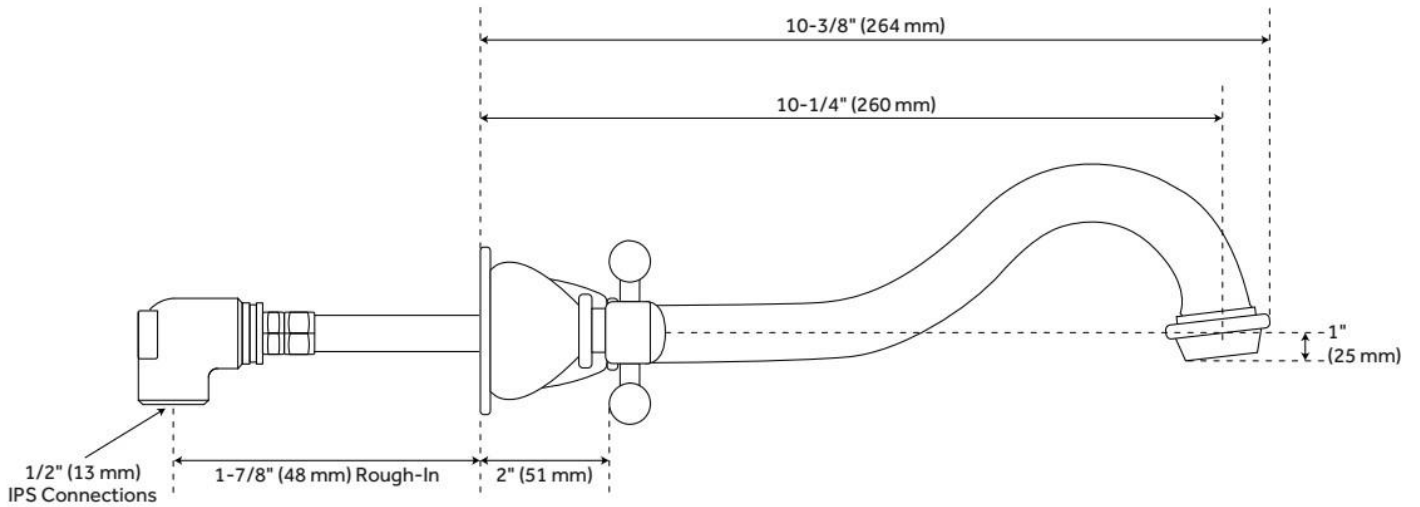

BALLANTINE WALL-MOUNT BATHROOM FAUCET - CROSS HANDLES

SKU: 911575

Code: SH480852, SH480853, SH480854, SH480855

REVISED 5/13/2024