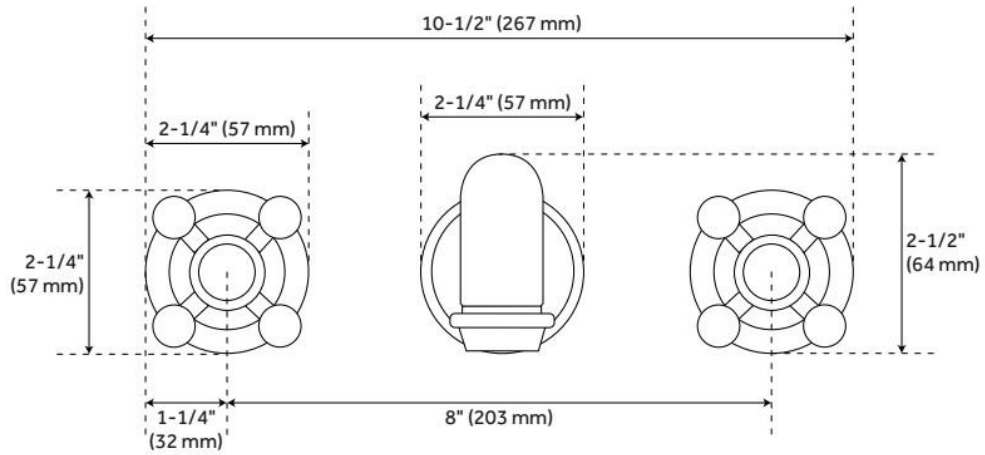

BALLANTINE WALL-MOUNT BATHROOM FAUCET - CROSS HANDLES

SKU: 911575

Code: SH480852, SH480853, SH480854, SH480855

REVISED 5/13/2024