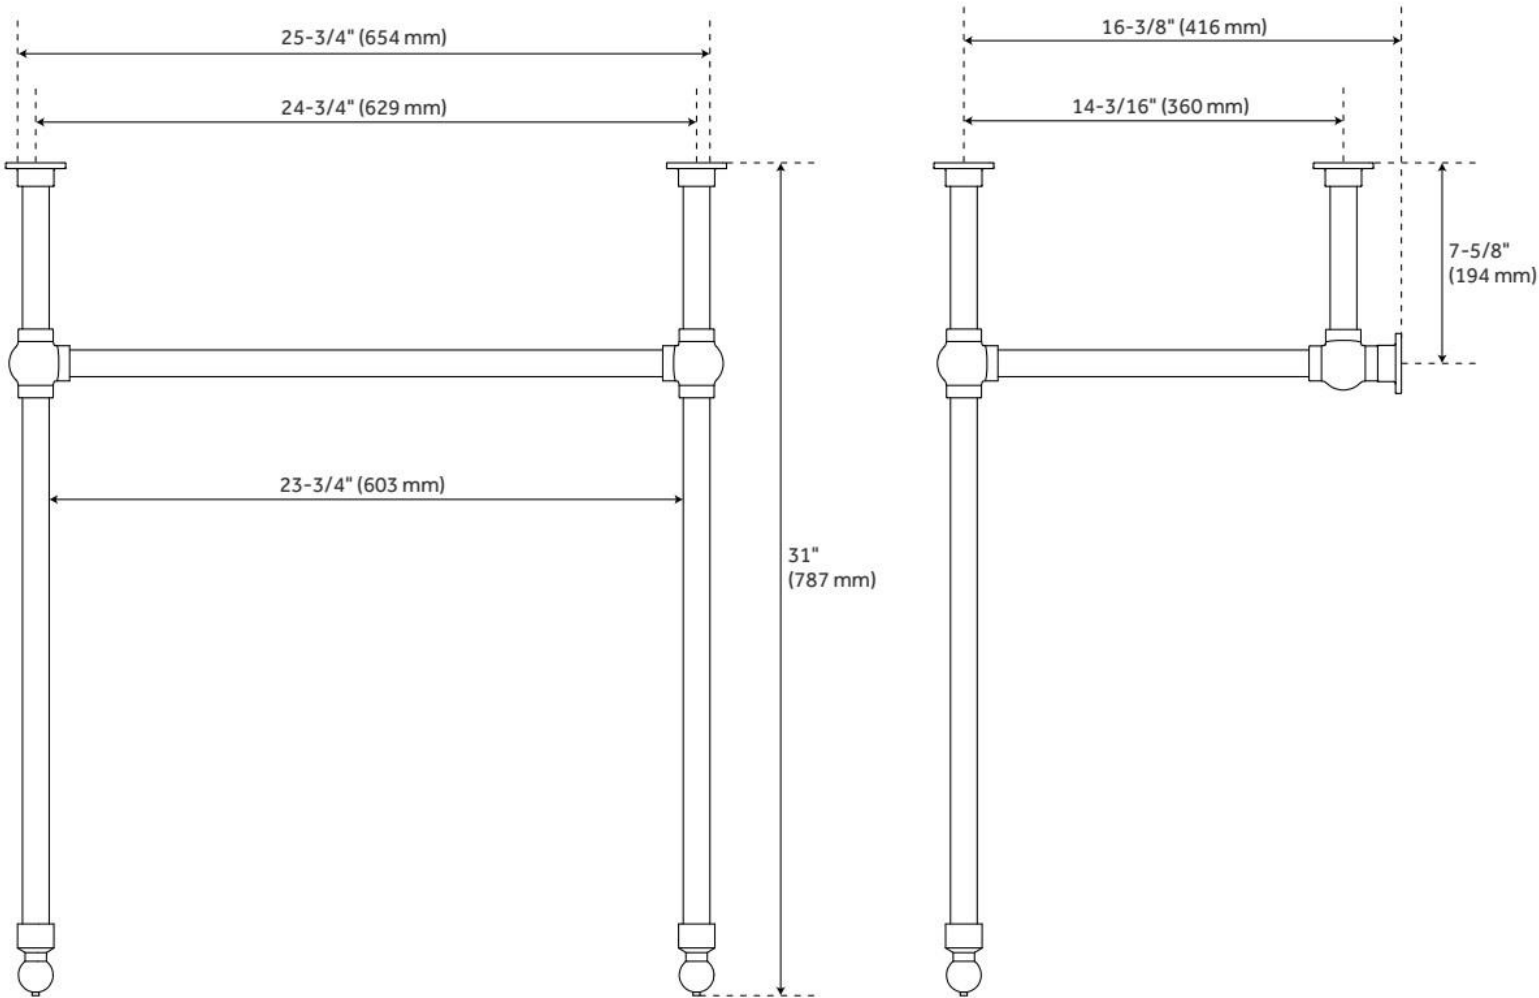

## FEATURES

Material: Vitreous China  
Product Finish: White  
Installation Type: Console  
Shape: Specialty  
Drain Placement: Center  
Fits Drain Hole Size: 1-1/2"  
Faucet Centers: 8" Widespread  
Overflow Hole: Yes  
Mounting Hardware Included: Yes

## ADDITIONAL FEATURES

- Includes counter top with integral sink and brass stand.

REVISED 8/14/2024

# 30" CIERRA CONSOLE SINK WITH BRASS STAND

SKU: 912178

Code: SH480511, SH480512, SH480513, SH480514, SH480515

REVISED 8/14/2024