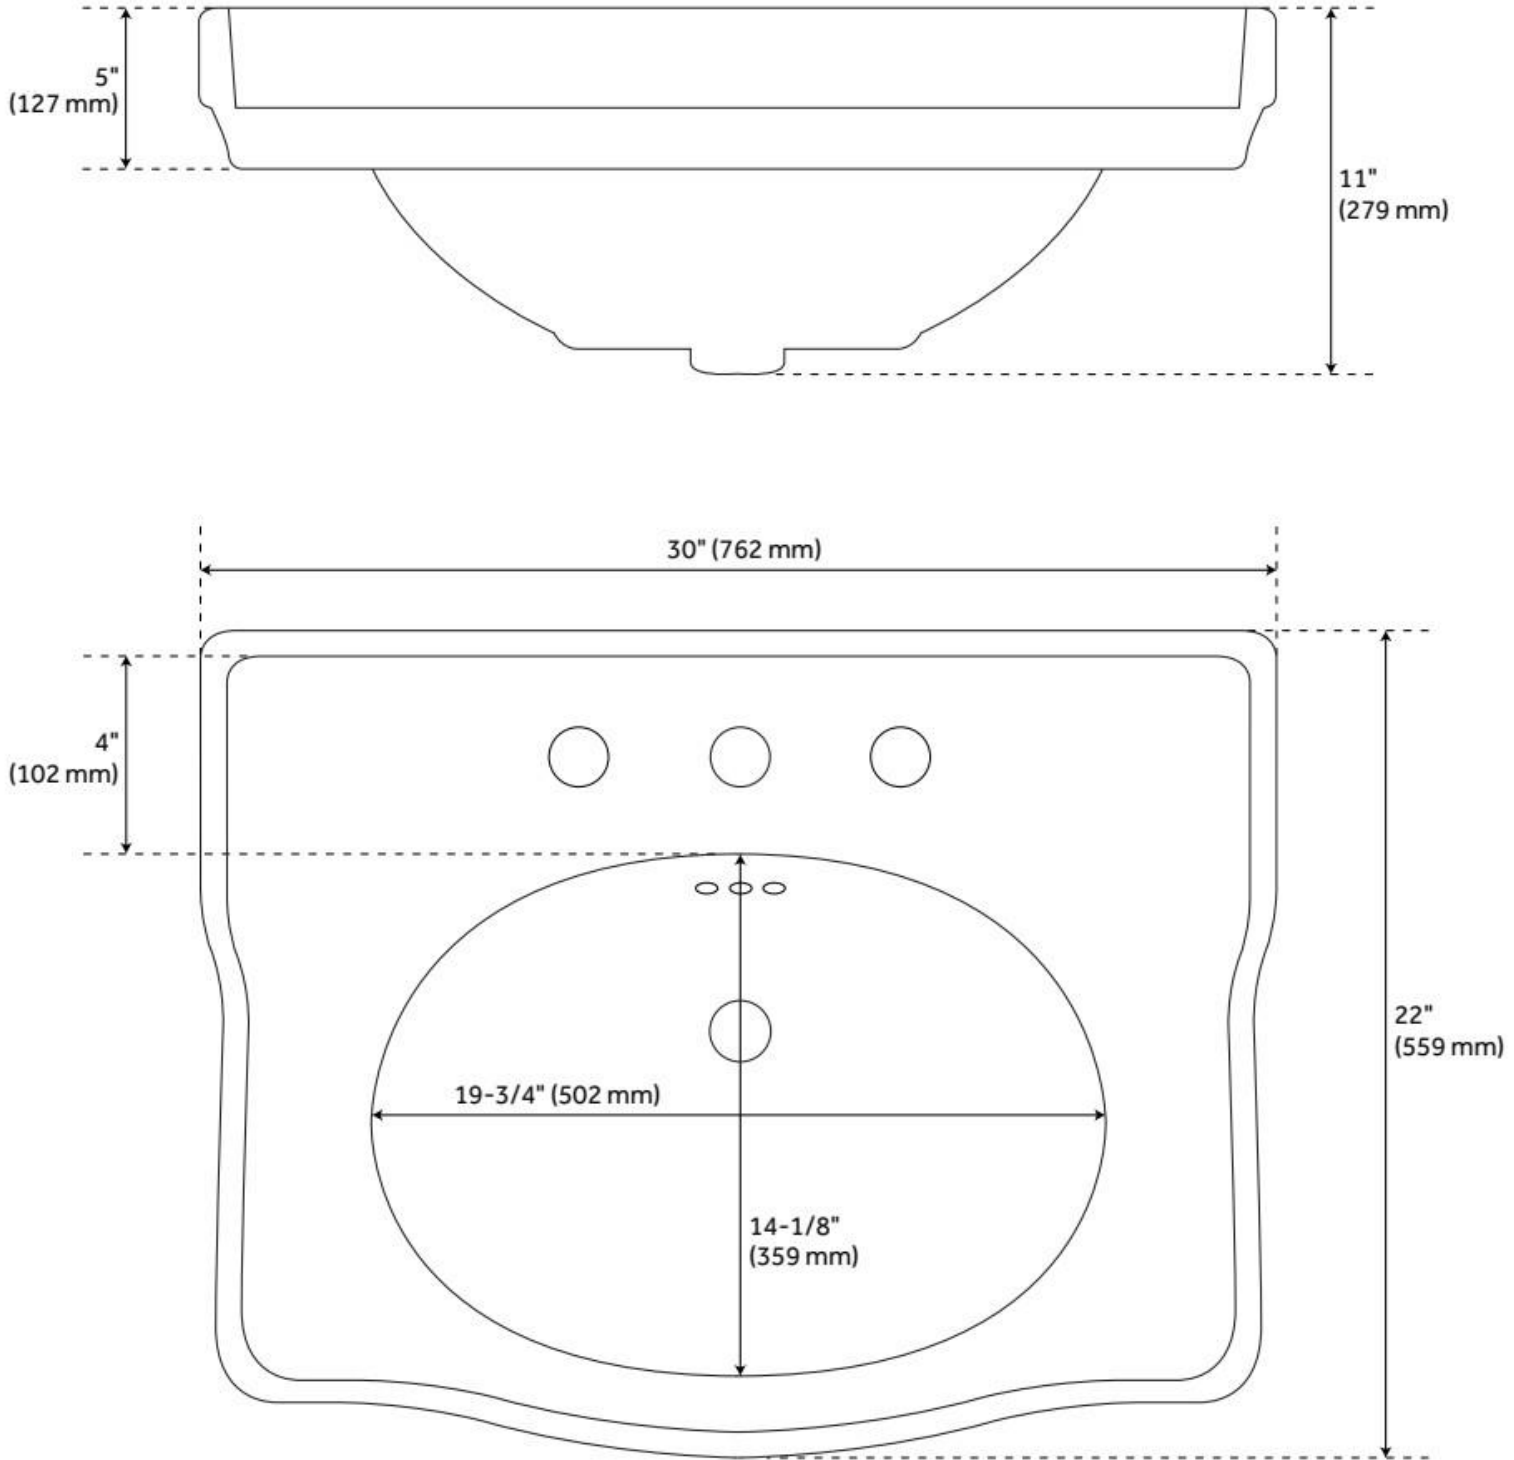

## FEATURES

Material: Vitreous China  
Product Finish: White  
Installation Type: Console  
Shape: Specialty  
Drain Placement: Center  
Fits Drain Hole Size: 1-1/2"  
Faucet Centers: 8" Widespread  
Overflow Hole: Yes  
Mounting Hardware Included: Yes

## ADDITIONAL FEATURES

- Includes counter top with integral sink and brass stand.

REVISED 8/14/2024

# 30" CIERRA CONSOLE SINK WITH BRASS STAND

SKU: 912178

Code: SH480511, SH480512, SH480513, SH480514, SH480515

REVISED 8/14/2024