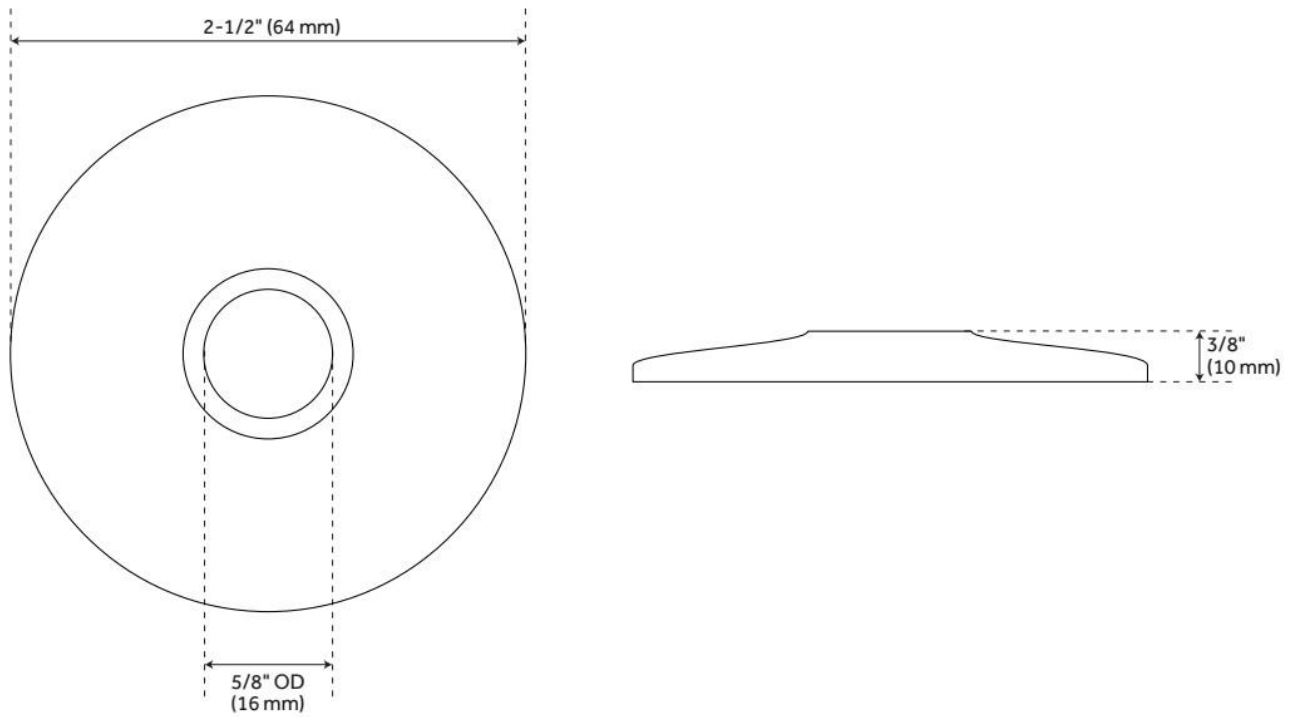

LOW PATTERN SURE GRIP FLANGE

SKU: 902337

Code: SH272, SH271, SH484081, SH484082, SH485508, SH485507

REVISED 6/3/2024