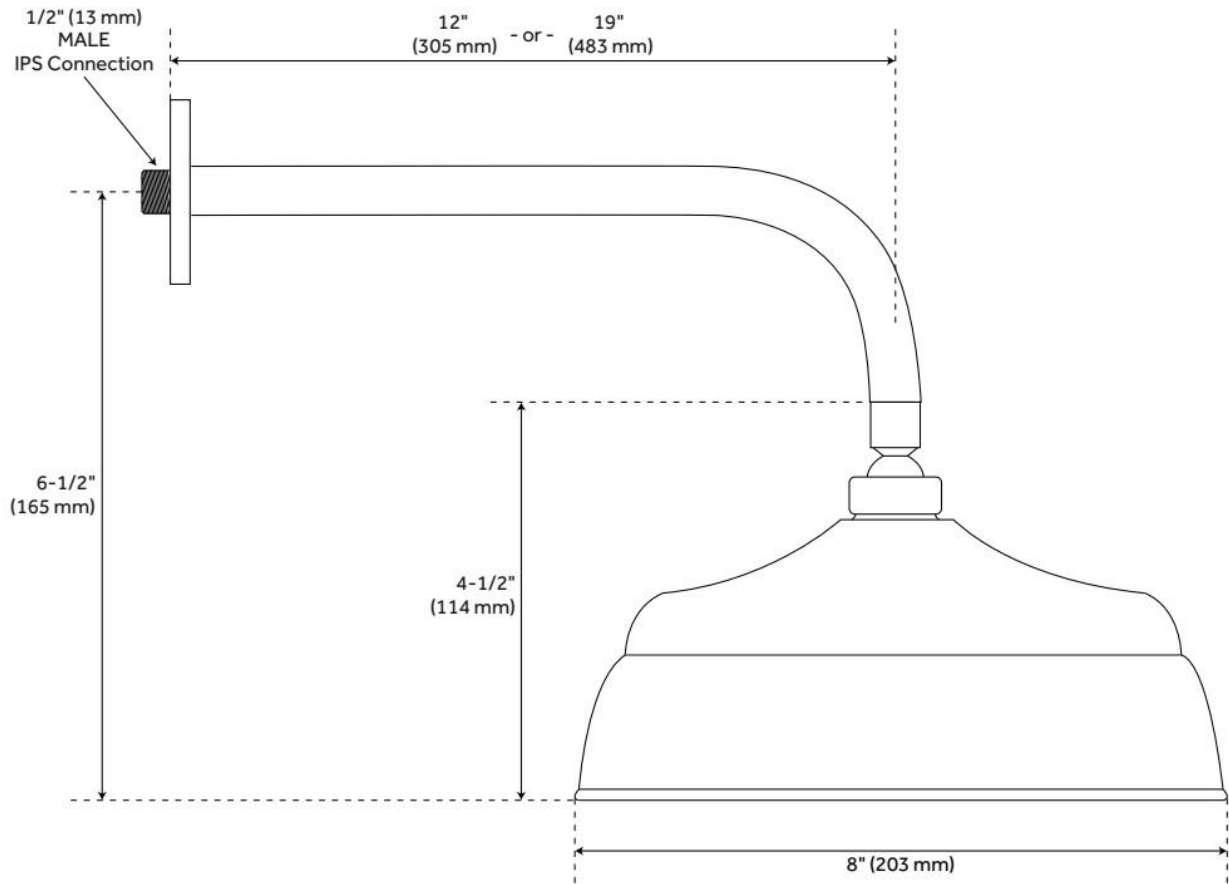

RAINFALL NOZZLE SHOWER HEAD WITH EXTENDED ARM

SKU: 913043

Code: SH276684, SH276686, SH276687, SH276703, SH276705, SH276707, SH276709, SH276712

FEATURES

Material: Brass

Shower Head Swivel: Yes

LISTED ID: 515433, 515432, 515431

ADDITIONAL FEATURES

REVISED 6/3/2024

RAINFALL NOZZLE SHOWER HEAD WITH EXTENDED ARM

SKU: 913043

Code: SH276684, SH276686, SH276687, SH276703, SH276705, SH276707, SH276709, SH276712

REVISED 6/3/2024

LOW PATTERN SURE GRIP FLANGE

SKU: 902337

Code: SH272, SH271, SH484081, SH484082, SH485508, SH485507

WaterSense by IAPMO

ADDITIONAL FEATURES

- Choose from 5/8" OD or 1/2" IPS.
- For use with standard shower arms, select 1/2".

REVISED 6/3/2024