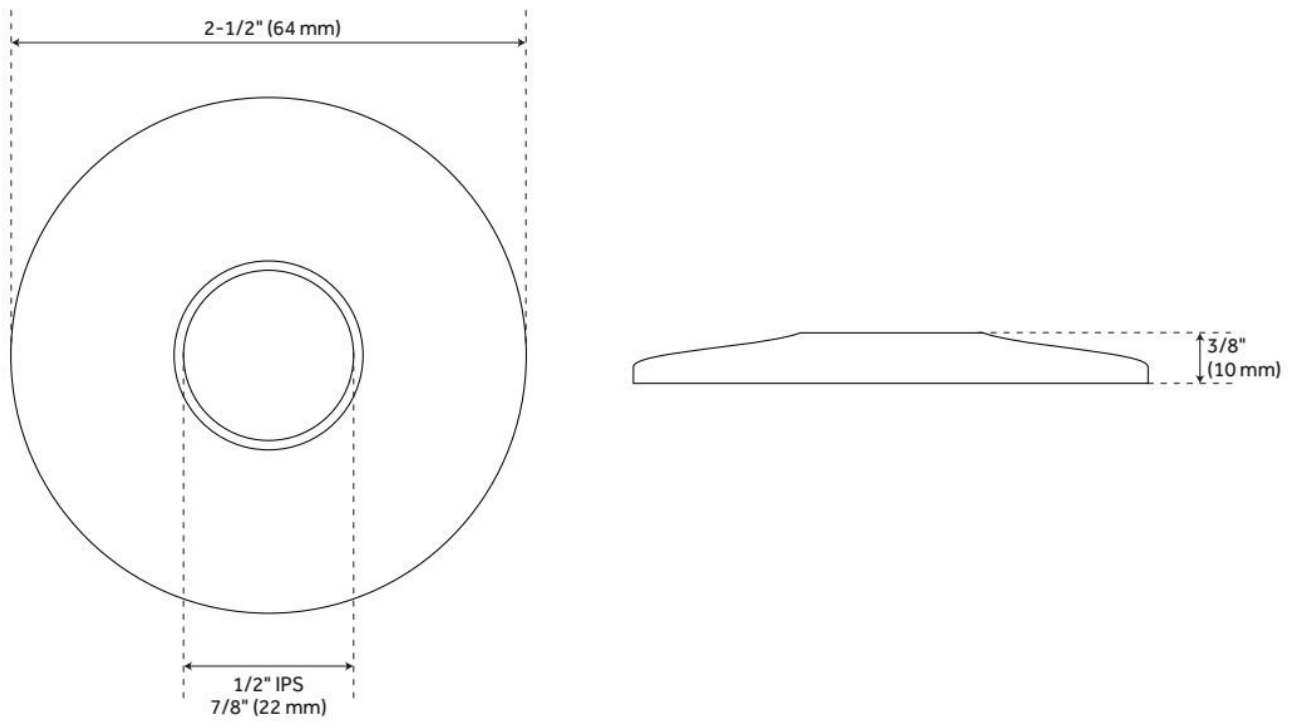

RAINFALL NOZZLE SHOWER HEAD WITH EXTENDED ARM

SKU: 913043

Code: SH276684, SH276686, SH276687, SH276703, SH276705, SH276707, SH276709, SH276712

FEATURES

Material: Brass

Shower Head Swivel: Yes

LISTED ID: 515433, 515432, 515431

SKU: 902337

Code: SH272, SH271, SH484081, SH484082, SH485508, SH485507

WaterSense by IAPMO

ADDITIONAL FEATURES

- Choose from 5/8" OD or 1/2" IPS.
- For use with standard shower arms, select 1/2".

REVISED 6/3/2024

LOW PATTERN SURE GRIP FLANGE

SKU: 902337

Code: SH272, SH271, SH484081, SH484082, SH485508, SH485507

REVISED 6/3/2024

LOW PATTERN SURE GRIP FLANGE

SKU: 902337

Code: SH272, SH271, SH484081, SH484082, SH485508, SH485507