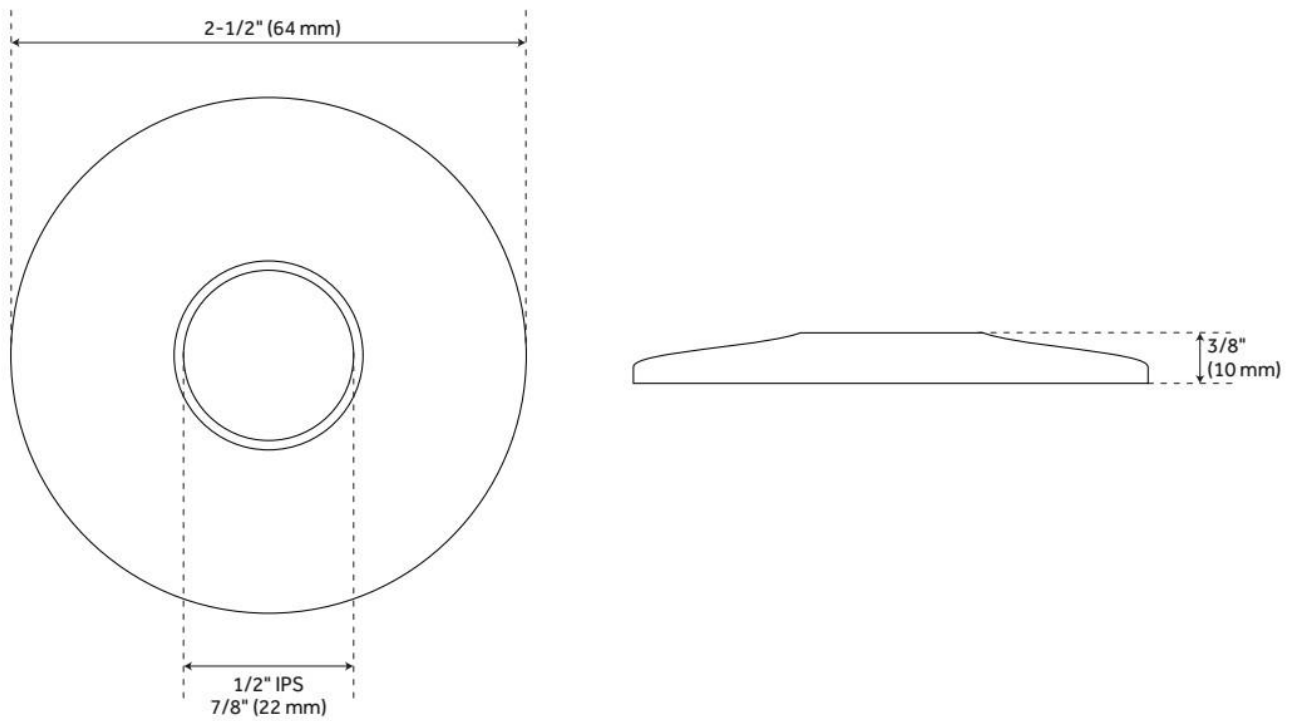

RAINFALL NOZZLE SHOWER HEAD WITH S-TYPE ARM

SKU: 913045

Code: SH276679, SH276681, SH276697, SH276698, SH276699, SH276700

FEATURES

Material: Brass

Shower Head Swivel: Yes

LISTED ID: 515433, 515432, 515431

ADDITIONAL FEATURES

REVISED 6/3/2024

LOW PATTERN SURE GRIP FLANGE

SKU: 902337

Code: SH272, SH271, SH484081, SH484082, SH485508, SH485507

WaterSense by IAPMO

ADDITIONAL FEATURES

- Choose from 5/8" OD or 1/2" IPS.
- For use with standard shower arms, select 1/2".

REVISED 6/3/2024

LOW PATTERN SURE GRIP FLANGE

SKU: 902337

Code: SH272, SH271, SH484081, SH484082, SH485508, SH485507

REVISED 6/3/2024

LOW PATTERN SURE GRIP FLANGE

SKU: 902337

Code: SH272, SH271, SH484081, SH484082, SH485508, SH485507