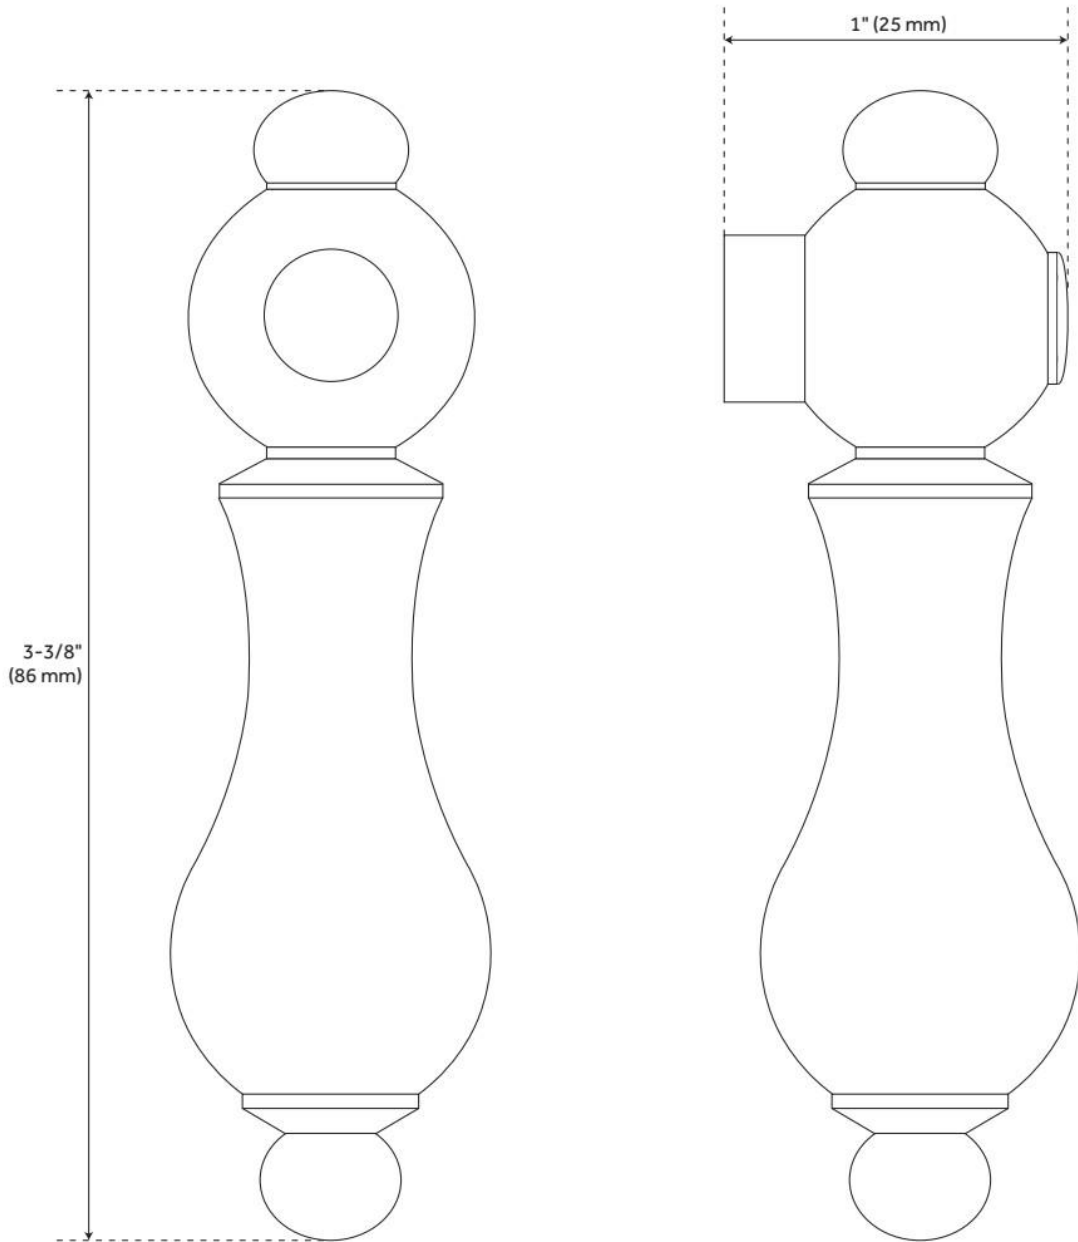

SMALL BRASS LEVER HANDLES - 16 SPLINES

SKU: 913185

Code: SH329510, SH339806, SH450657, SH329511, SH329512

FEATURES

Material: Brass

ADDITIONAL FEATURES

- Made of solid brass.
- Sold as a pair.
- 16 splines.
- Overall dimensions: 3-3/8" L x 1" H.
- Perfect for use as replacement handles.

REVISED 5/17/2024

SMALL BRASS LEVER HANDLES - 16 SPLINES

SKU: 913185

Code: SH329510, SH339806, SH450657, SH329511, SH329512

REVISED 5/17/2024