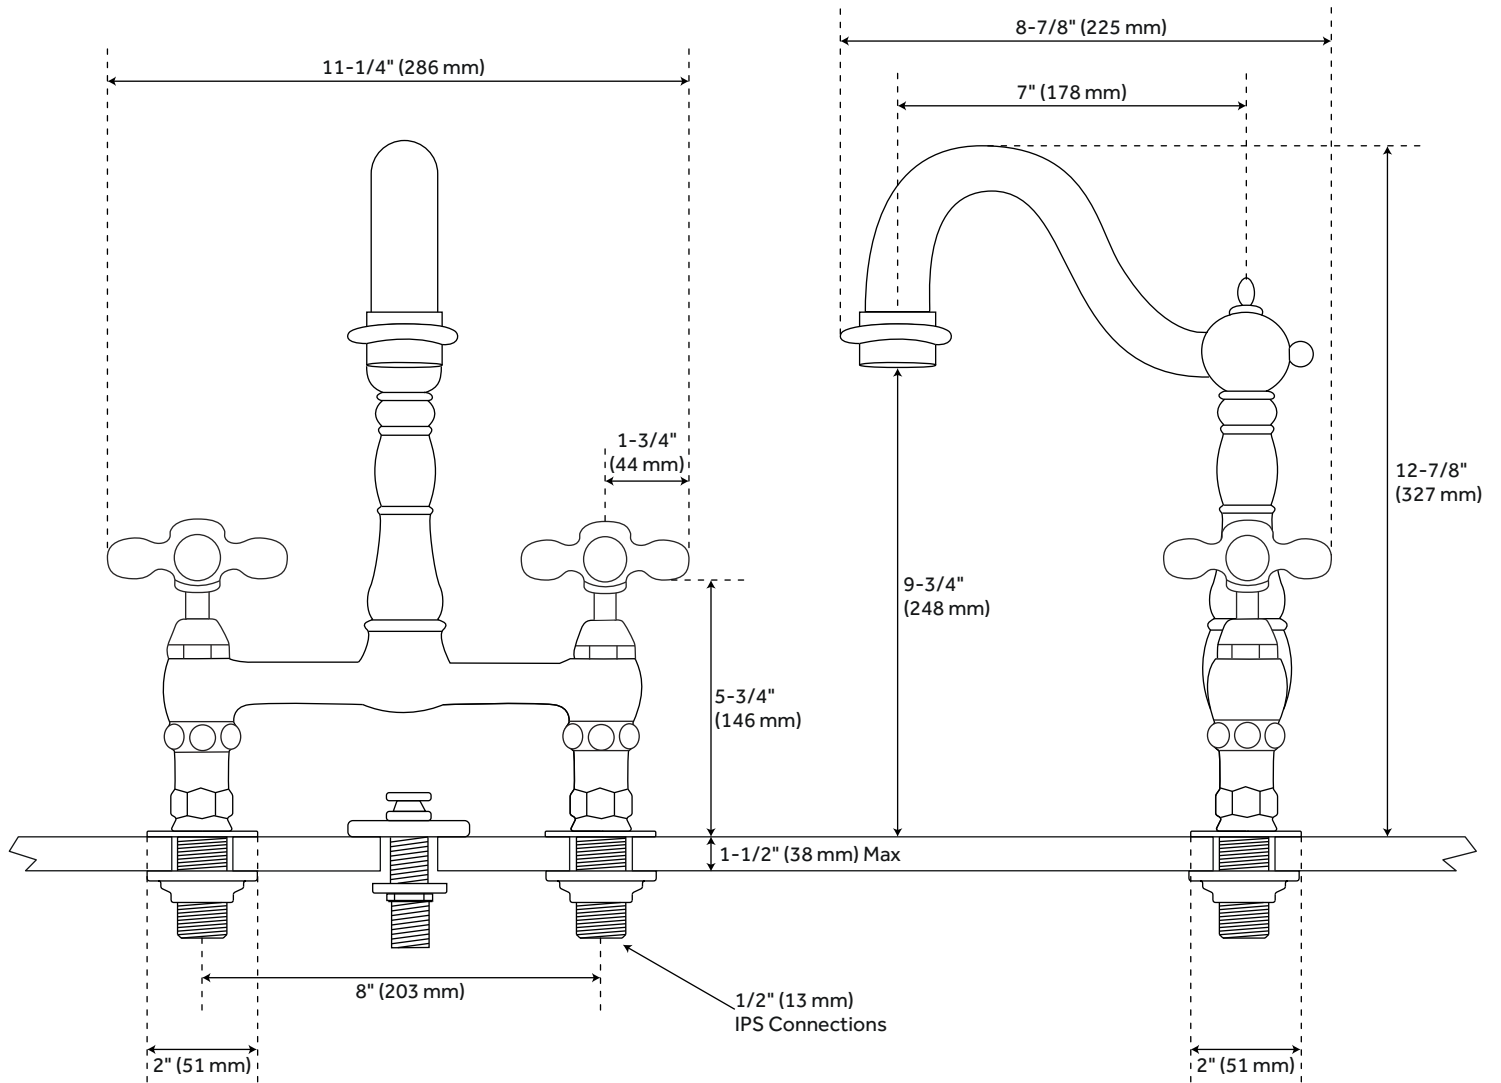

## FEATURES

Installation Type: Bridge  
Design: Traditional  
Length: 11-1/4"  
Width: 8-7/8"  
Height: 12-7/8"  
Base Plate Diameter: 2"  
Faucet Centers: 8"  
Overflow Hole: true  
Fits Drain Hole Size: 1-1/2"  
Drain Included: Yes  
Faucet Material: Brass  
Handle Type: Cross  
Handle Length: 1-3/4"  
IPS: 1/2"  
Flow Rate: 1.2 gpm (4.5 L/min) @ 60 psi  
Max. Countertop Thickness: 1-1/2"  
Height To Spout: 9-3/4"  
Spout Reach: 7"  
Swivel Spout: true  
Handle Height: 5-3/4"  
Ceramic Disc Cartridges: Yes  
Hot and Cold Indicators: Yes

# 8" BRIDGE BATHROOM FAUCET - LARGE PORCELAIN CROSS HANDLES

SKU: 913187

Code: SH278231, SH278232, SH397486

# 8" BRIDGE BATHROOM FAUCET - LARGE PORCELAIN CROSS HANDLES

SKU: 913187

All dimensions and specifications are nominal and may vary. Use actual products for accuracy in critical situations.