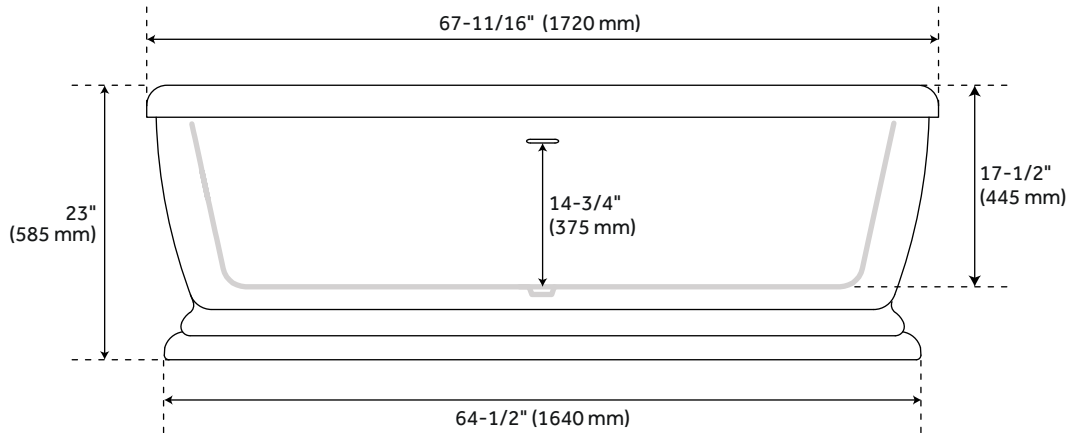

69" SERAFINI ACRYLIC FREESTANDING TUB

SKU: 913494
Code: SH442783

FEATURES

Features: Integral Drain & Overflow
Design: Modern
Product Finish: White
Material: Acrylic
Length: 67-11/16"
Width: 31-1/8"
Height: 23"
Overflow Hole: Yes
Water Depth To Overflow: 14-3/4"
Exterior Treatment: Smooth
Interior Treatment: Smooth
Faucet Included: No
Shape: Rectangle
Size: 68 in x 30 in x 23 in
Tub Overflow: Yes
Integral Drain & Overflow: Yes
Tub Material: Acrylic
Tub Interior Length: 51-13/16"
Tub Interior Width: 18-7/8"
Tap Deck: No
Faucet Drillings: No Drillings
Water Capacity (Gallons): 61
Built-In Adjusters: Yes
Tub Weight Uncrated (lbs): 170
Tub Weight Crated (lbs): 260

LISTED ID: SH112038WH

REVISED 7/11/2023

69" SERAFINI ACRYLIC FREESTANDING TUB

SKU: 913494

Code: SH442783

ADDITIONAL FEATURES

- All dimensions are ($\pm 1/2$ ").
- Formed of two acrylic sheets, partially filled with fiberglass and resin for added durability.
- Optional Quick Connect Drop-In Drain Kit Includes:
 - Floor Plate, 1-1/2" PVC Pipe, 2" x 1-1/2" Trap Adapters, 1 Brass Threaded, 1 Brass Unthreaded Tailpiece and Plug.
 - Installs above your subfloor, but underneath your cement floor or tile, so you do not need access below the fixture.

REVISED 7/11/2023

69" SERAFINI ACRYLIC FREESTANDING TUB

SKU: 913494

All dimensions and specifications are nominal and may vary. Use actual products for accuracy in critical situations.