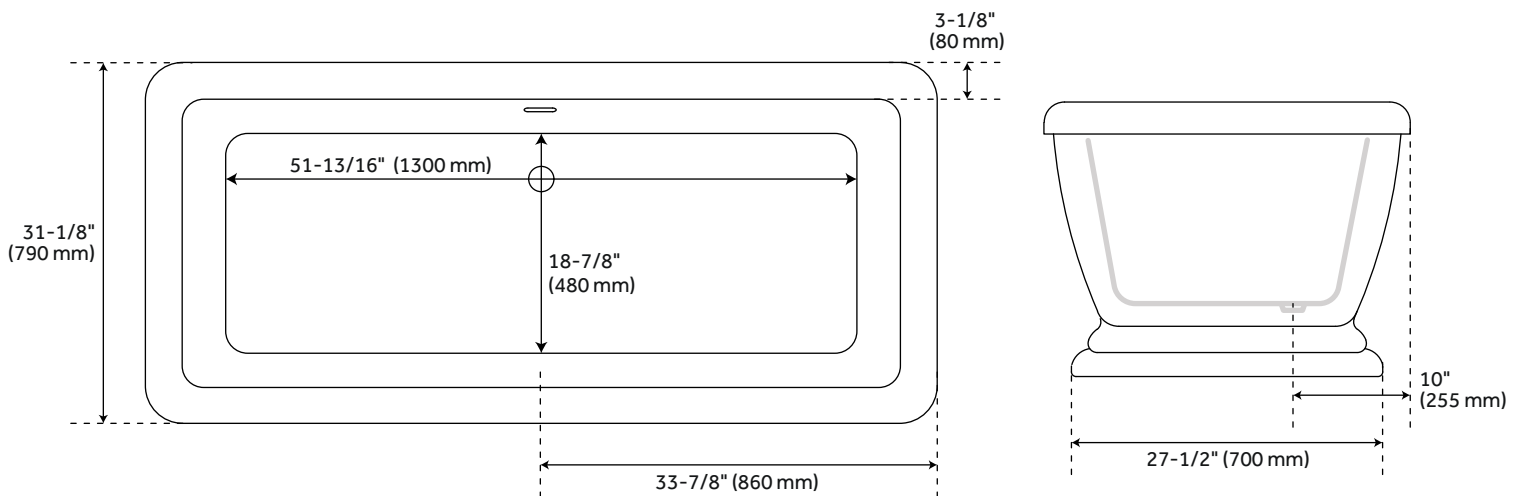

69" SERAFINI ACRYLIC FREESTANDING TUB

SKU: 913494
Code: SH442783

FEATURES

Features: Integral Drain & Overflow
Design: Modern
Product Finish: White
Material: Acrylic
Length: 67-11/16"
Width: 31-1/8"
Height: 23"
Overflow Hole: Yes
Water Depth To Overflow: 14-3/4"
Exterior Treatment: Smooth
Interior Treatment: Smooth
Faucet Included: No
Shape: Rectangle
Size: 68 in x 30 in x 23 in
Tub Overflow: Yes
Integral Drain & Overflow: Yes
Tub Material: Acrylic
Tub Interior Length: 51-13/16"
Tub Interior Width: 18-7/8"
Tap Deck: No
Faucet Drillings: No Drillings
Water Capacity (Gallons): 61
Built-In Adjusters: Yes
Tub Weight Uncrated (lbs): 170
Tub Weight Crated (lbs): 260

LISTED ID: SH112038WH

REVISED 7/11/2023

69" SERAFINI ACRYLIC FREESTANDING TUB

SKU: 913494

Code: SH442783

ADDITIONAL FEATURES

- All dimensions are ($\pm 1/2$ ").
- Formed of two acrylic sheets, partially filled with fiberglass and resin for added durability.
- Optional Quick Connect Drop-In Drain Kit Includes:
 - Floor Plate, 1-1/2" PVC Pipe, 2" x 1-1/2" Trap Adapters, 1 Brass Threaded, 1 Brass Unthreaded Tailpiece and Plug.
 - Installs above your subfloor, but underneath your cement floor or tile, so you do not need access below the fixture.

REVISED 7/11/2023

69" SERAFINI ACRYLIC FREESTANDING TUB

SKU: 913494

All dimensions and specifications are nominal and may vary. Use actual products for accuracy in critical situations.