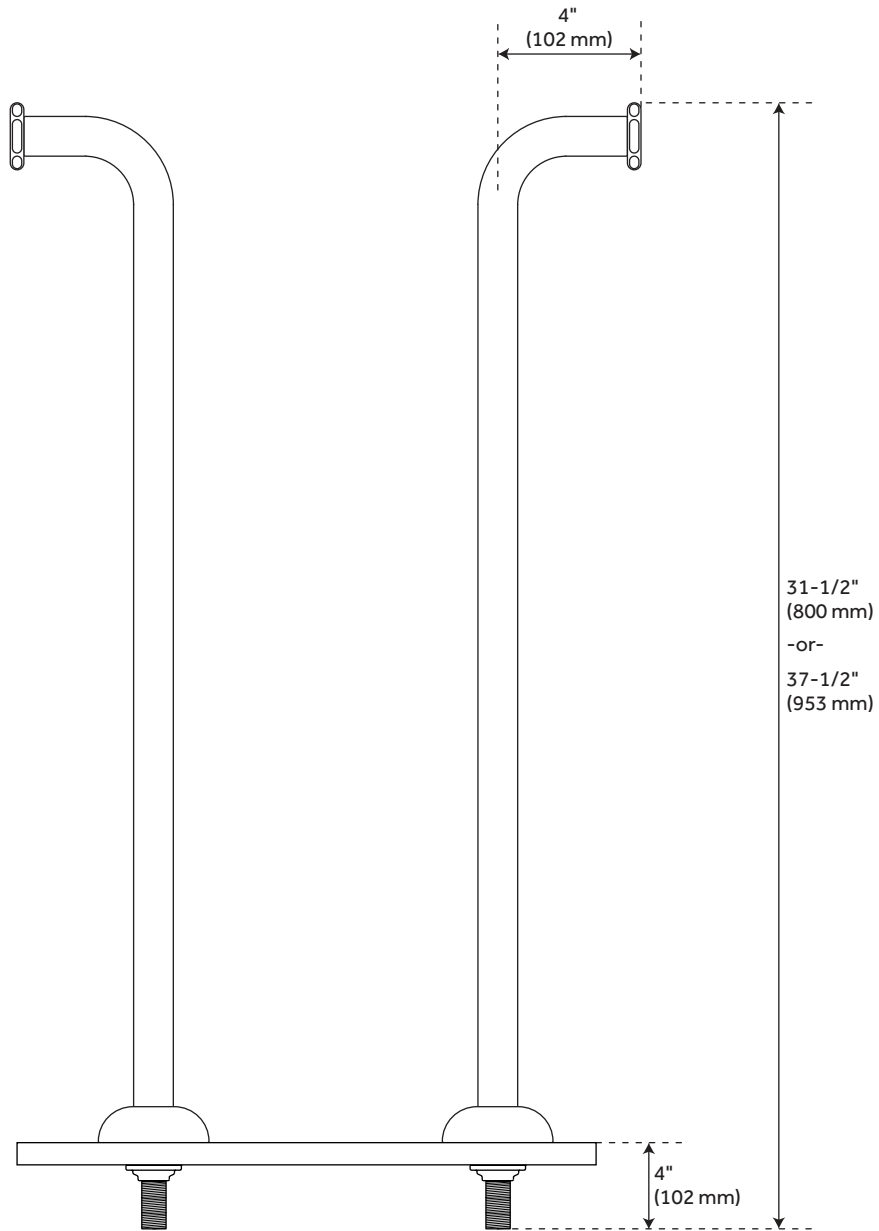

# HEAVY DUTY FREESTANDING TUB SUPPLIES

SKU: 913577

Code: SH276552, SH276554, SH276557, SH276558, SH276559, SH276561, SH276564

## ADDITIONAL FEATURES

- 31-1/2" or 37-1/2" H.
- 4" of total height is under floor.
- 4" projection.
- Freestanding design requires only under-floor supports.
- Heavy-duty, 3/4" ID / 1" OD brass pipe.
- Designed for use with wall-mount faucets. Please note that centers will vary depending on which faucet is used with the supplies.

# HEAVY DUTY FREESTANDING TUB SUPPLIES

SKU: 913577

All dimensions and specifications are nominal and may vary. Use actual products for accuracy in critical situations.