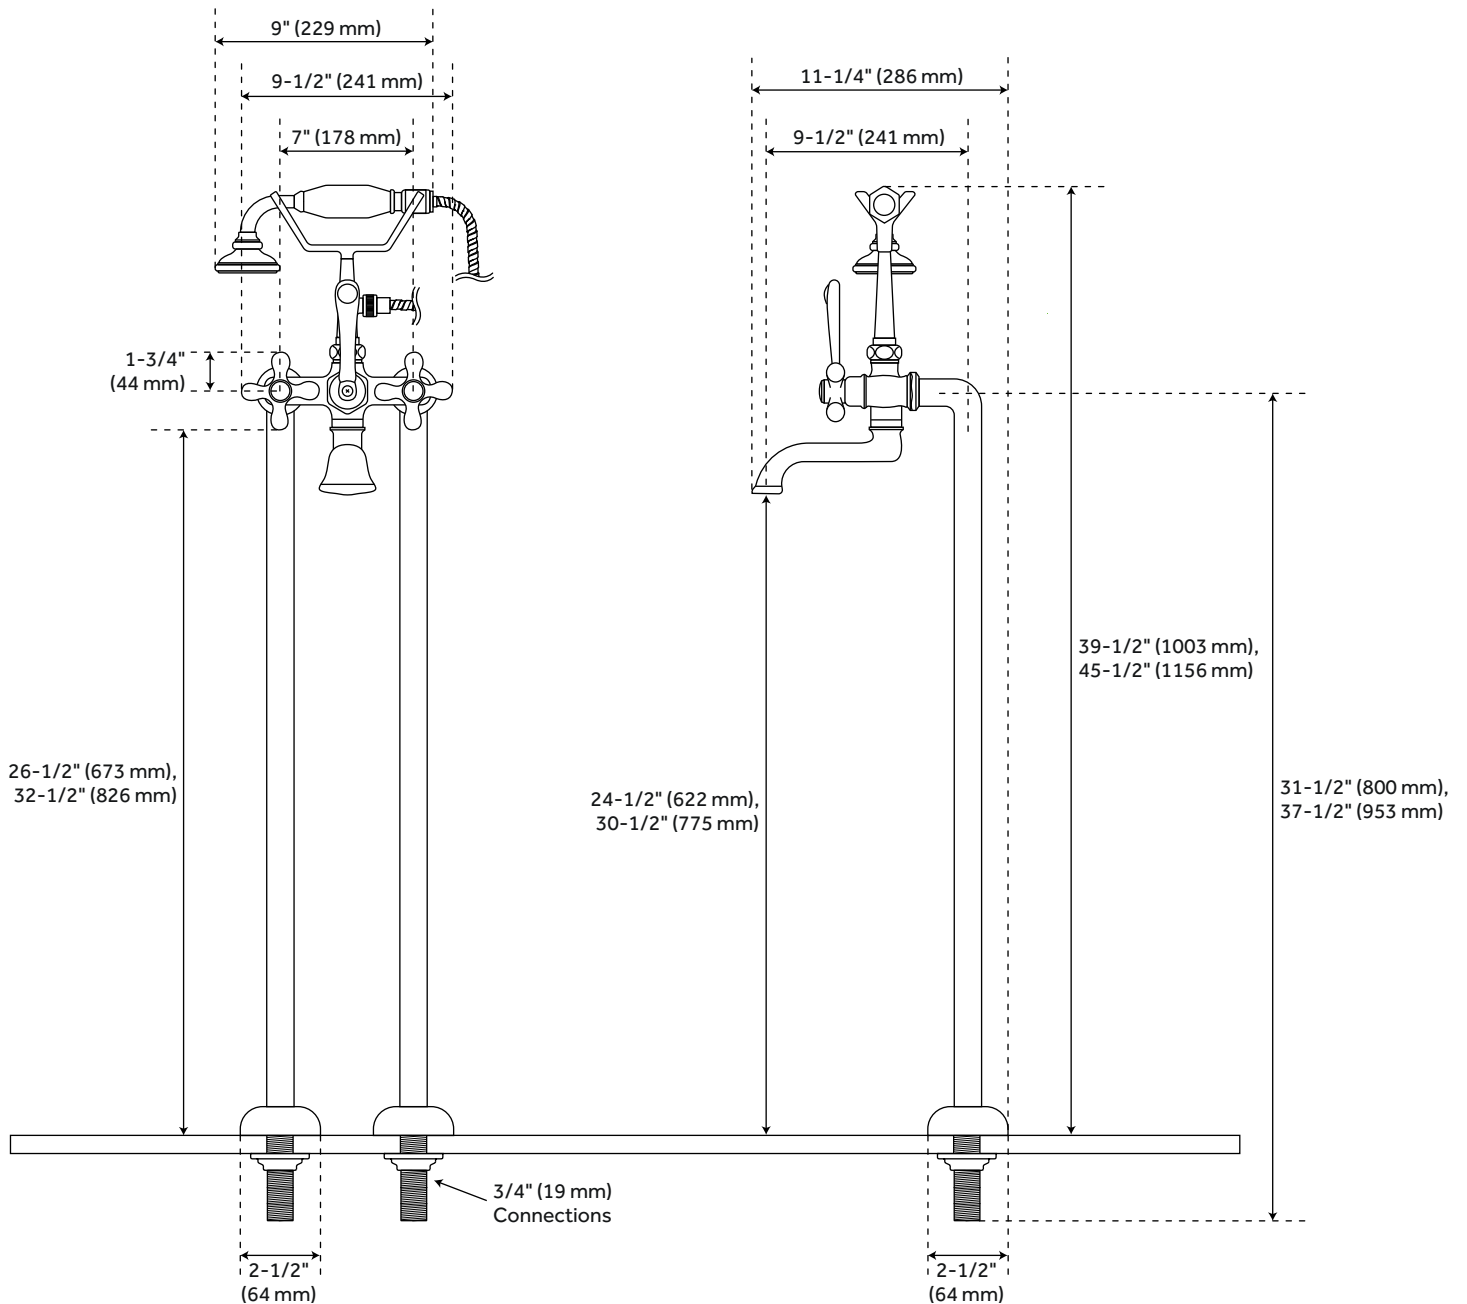

NOTTINGHAM FREESTANDING THERMOSTATIC TUB FAUCET AND SUPPLIES

SKU: 913707

Code: SH286388, SH286393

FEATURES

Installation Type: Freestanding
Features: Hand Shower Included;Thermostatic
Design: Traditional
Width: 11-7/8"
Faucet Centers: 7"
Drain Included: No
Handle Type: Cross
Hand Shower Hose Length: 60"
Hand Shower Style: Telephone
Water Supplies Included: Yes
Diverter Included: Yes
Spout Reach: 10-1/8"
Ceramic Disc Cartridges: Yes
Hot and Cold Indicators: No
Handle Material: Metal
Tub Faucet Material: Metal

REVISED 3/17/2023

NOTTINGHAM FREESTANDING THERMOSTATIC TUB FAUCET AND SUPPLIES

SKU: 913707

Code: SH286388, SH286393

ADDITIONAL FEATURES

- Thermostatic technology keeps shower temperature ± 1 degree Celsius.
- Freestanding design requires only under-floor supports.
- 4" of total height is below floor.
- Heavy-duty, 3/4" ID/1" OD brass pipe.
- Thermostatic tub faucet body with locking temperature button.
- Overall faucet dimensions: 15" W x 7-1/2" D x 17" H.
- Hand shower diverter valve.
- Faucet has 2-5/8" lever handles, hand shower with porcelain handle, flexible 5' hose, and slimline cradle.
- Quarter-turn ceramic disc cartridges.
- Set does not include shutoff valves.
- Underfloor access is required for proper installation. Installation on a concrete slab will require cutting and concrete removal.

REVISED 3/17/2023

FREESTANDING TELEPHONE TUB FAUCET AND SUPPLIES - CROSS HANDLES

SKU: 913701

All dimensions and specifications are nominal and may vary. Use actual products for accuracy in critical situations.