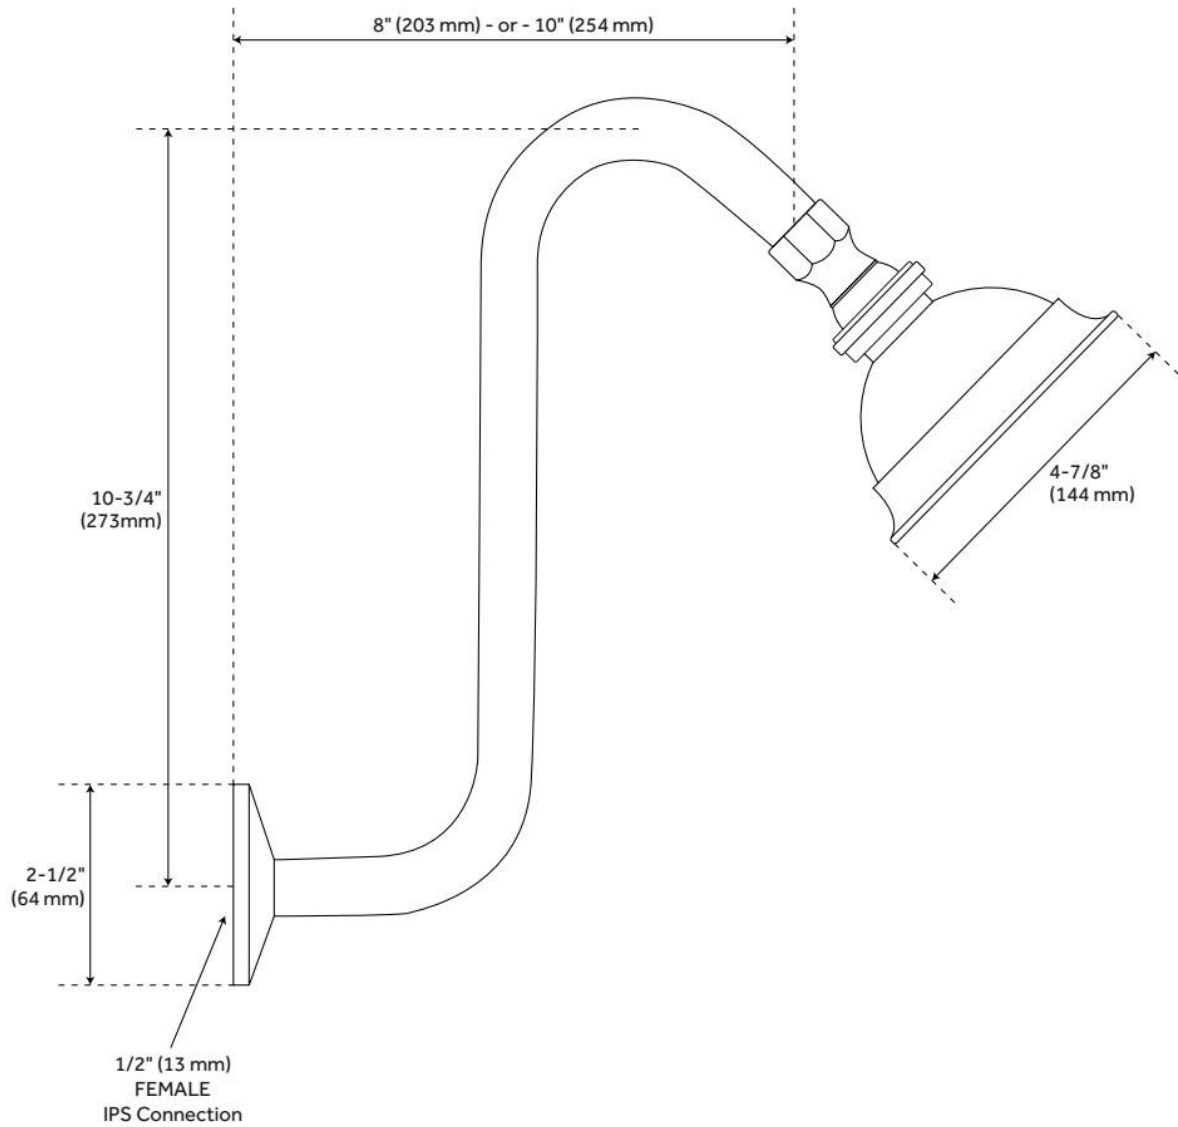

WINDOM WATERING CAN SHOWER HEAD WITH OFFSET ARM

SKU: 913897

Code: SH288267, SH288269, SH288271, SH288273, SH288275

FEATURES

Material: Brass

Shower Head Swivel: Yes

LISTED ID: 514914, 508317, 508319, 514912

REVISED 6/25/2024

WINDOW WATERING CAN SHOWER HEAD WITH OFFSET ARM

SKU: 913897

Code: SH288267, SH288269, SH288271, SH288273, SH288275

REVISED 6/25/2024

WINDOM WATERING CAN SHOWER HEAD

SKU: 942202

Code: SH114321, SH399689, SH329555, SH133824, SH399690, SH133823, SH399691, SH156327, SH399696, SH283485, SH399697, SH283486, SH399698, SH283488, SH399699, SH283489, SH399700, SH283490, SH399701, SH399702

FEATURES

Material: Brass

Shower Head Swivel: Yes

LISTED ID: 514912, 514914, 508317, 508319, SH551**, SH441091CP, SH441091BN, SH441091ORB, SH441092CP, 564678, 564679, SH441092BN

ADDITIONAL FEATURES

REVISED 6/12/2024

REVISED 6/12/2024

AON HEAVY-DUTY OFFSET SHOWER ARM

SKU: 925593

Code: SH231885, SH375254, SH553, SH231884

FEATURES

Material: Brass

Connection Type: 1/2" NPT

LISTED ID: SH441093CP, SH553**, SH441093BN