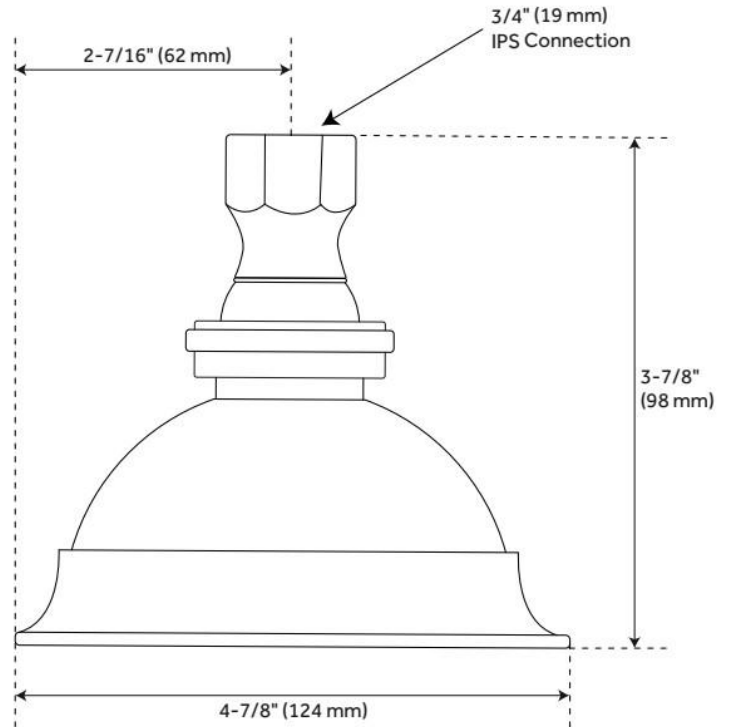

WINDOM WATERING CAN SHOWER HEAD WITH OFFSET ARM

SKU: 913897

Code: SH288267, SH288269, SH288271, SH288273, SH288275

FEATURES

Material: Brass

Shower Head Swivel: Yes

LISTED ID: 514914, 508317, 508319, 514912

REVISED 6/25/2024

WINDOW WATERING CAN SHOWER HEAD WITH OFFSET ARM

SKU: 913897

Code: SH288267, SH288269, SH288271, SH288273, SH288275

REVISED 6/25/2024

WINDOM WATERING CAN SHOWER HEAD

SKU: 942202

Code: SH114321, SH399689, SH329555, SH133824, SH399690, SH133823, SH399691, SH156327, SH399696, SH283485, SH399697, SH283486, SH399698, SH283488, SH399699, SH283489, SH399700, SH283490, SH399701, SH399702

FEATURES

Material: Brass

Shower Head Swivel: Yes

LISTED ID: 514912, 514914, 508317, 508319, SH551**, SH441091CP, SH441091BN, SH441091ORB, SH441092CP, 564678, 564679, SH441092BN

ADDITIONAL FEATURES

REVISED 6/12/2024

REVISED 6/12/2024

AON HEAVY-DUTY OFFSET SHOWER ARM

SKU: 925593

Code: SH231885, SH375254, SH553, SH231884

FEATURES

Material: Brass

Connection Type: 1/2" NPT

LISTED ID: SH441093CP, SH553**, SH441093BN