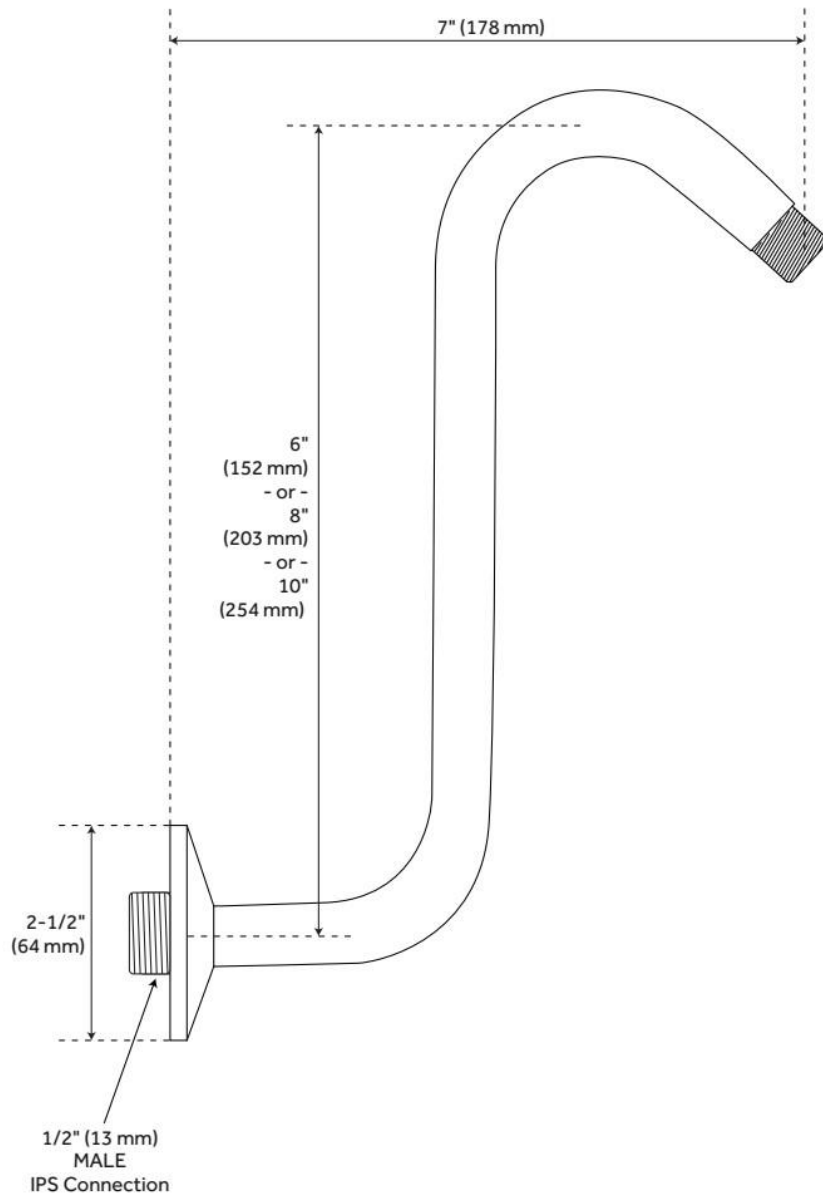

WINDOM WATERING CAN SHOWER HEAD WITH OFFSET ARM

SKU: 913897

Code: SH288267, SH288269, SH288271, SH288273, SH288275

FEATURES

Material: Brass

Shower Head Swivel: Yes

LISTED ID: 514914, 508317, 508319, 514912

REVISED 6/25/2024

WINDOW WATERING CAN SHOWER HEAD WITH OFFSET ARM

SKU: 913897

Code: SH288267, SH288269, SH288271, SH288273, SH288275

REVISED 6/25/2024

WINDOM WATERING CAN SHOWER HEAD

SKU: 942202

Code: SH114321, SH399689, SH329555, SH133824, SH399690, SH133823, SH399691, SH156327, SH399696, SH283485, SH399697, SH283486, SH399698, SH283488, SH399699, SH283489, SH399700, SH283490, SH399701, SH399702

REVISED 6/12/2024

AON HEAVY-DUTY OFFSET SHOWER ARM

SKU: 925593

Code: SH231885, SH375254, SH553, SH231884

FEATURES

Material: Brass

Connection Type: 1/2" NPT

LISTED ID: SH441093CP, SH553**, SH441093BN

ADDITIONAL FEATURES

- Use item to raise shower head without changing wall plumbing.
- Includes matching flange.

REVISED 6/5/2024

AON HEAVY-DUTY OFFSET SHOWER ARM

SKU: 925593

Code: SH231885, SH375254, SH553, SH231884