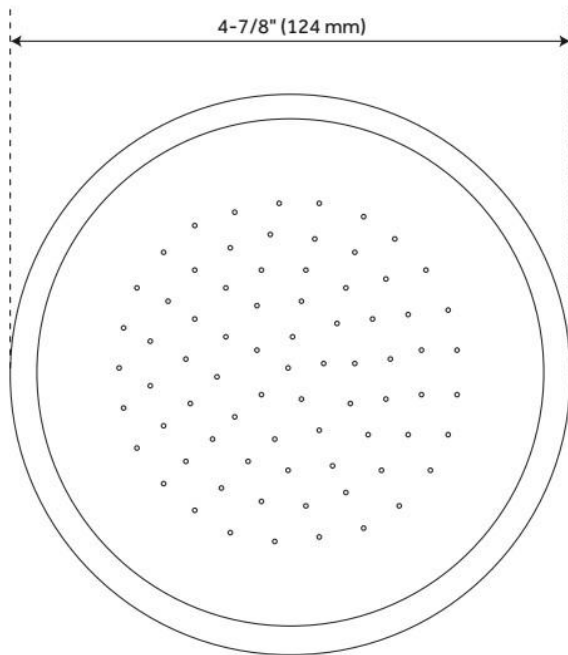

WINDOM WATERING CAN SHOWER HEAD WITH OFFSET ARM

SKU: 913897

Code: SH288267, SH288269, SH288271, SH288273, SH288275

FEATURES

Material: Brass

Shower Head Swivel: Yes

LISTED ID: 514914, 508317, 508319, 514912

REVISED 6/25/2024

WINDOW WATERING CAN SHOWER HEAD WITH OFFSET ARM

SKU: 913897

Code: SH288267, SH288269, SH288271, SH288273, SH288275

REVISED 6/25/2024

WINDOM WATERING CAN SHOWER HEAD

SKU: 942202

Code: SH114321, SH399689, SH329555, SH133824, SH399690, SH133823, SH399691, SH156327, SH399696, SH283485, SH399697, SH283486, SH399698, SH283488, SH399699, SH283489, SH399700, SH283490, SH399701, SH399702

FEATURES

Material: Brass

Shower Head Swivel: Yes

LISTED ID: 514912, 514914, 508317, 508319, SH551**, SH441091CP, SH441091BN, SH441091ORB, SH441092CP, 564678, 564679, SH441092BN

ADDITIONAL FEATURES

REVISED 6/12/2024

REVISED 6/12/2024

AON HEAVY-DUTY OFFSET SHOWER ARM

SKU: 925593

Code: SH231885, SH375254, SH553, SH231884

FEATURES

Material: Brass

Connection Type: 1/2" NPT

LISTED ID: SH441093CP, SH553**, SH441093BN