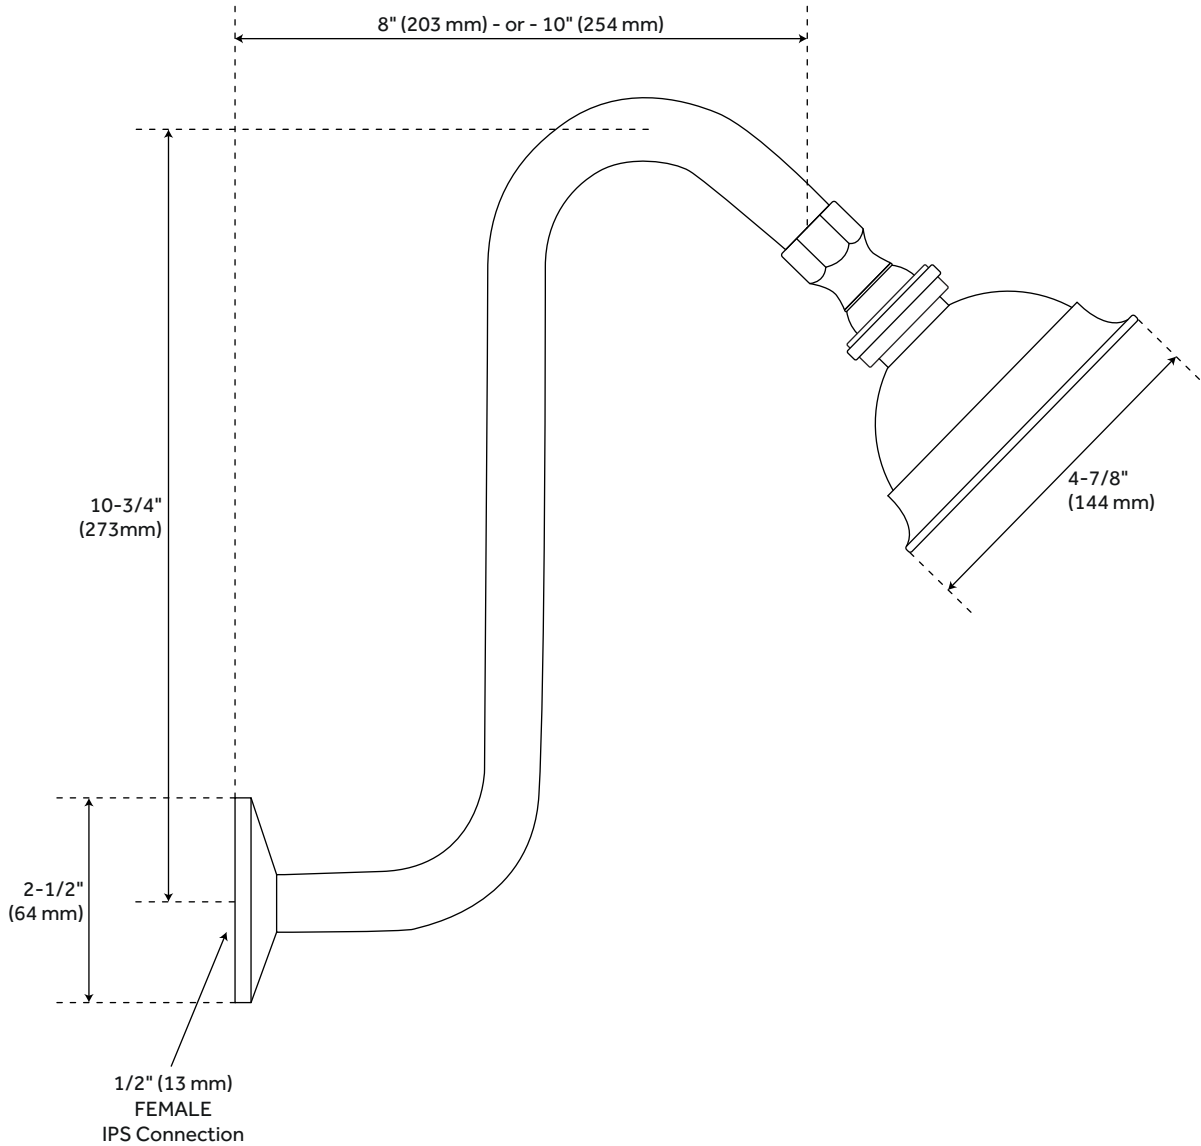

WINDOM WATERING CAN SHOWER HEAD WITH OFFSET ARM

SKU: 913897

Code: SH288267, SH288269, SH288271, SH288273, SH288275

FEATURES

Installation Type: Wall Mount
Design: Traditional
Material: Brass
Assembly Required: Yes
Shape: Round
Installation Type: Wall Mount
Shower Head Installation Type: Wall
Shower Head Diameter: 4-7/8"
Shower Head Material: Brass
Shower Head Spray: Single Function
Shower Arm Included: Optional
Shower Head IPS: 1/2"
Shower Head Swivel: Yes
Shower Head Flow Rate: 1.8 gpm

REVISED 4/4/2023

WINDOM WATERING CAN SHOWER HEAD WITH OFFSET ARM

SKU: 913897

Code: SH288267, SH288269, SH288271, SH288273, SH288275

ADDITIONAL FEATURES

REVISED 4/4/2023

WINDOM WATERING CAN SHOWER HEAD WITH OFFSET ARM

SKU: 913897

All dimensions and specifications are nominal and may vary. Use actual products for accuracy in critical situations.