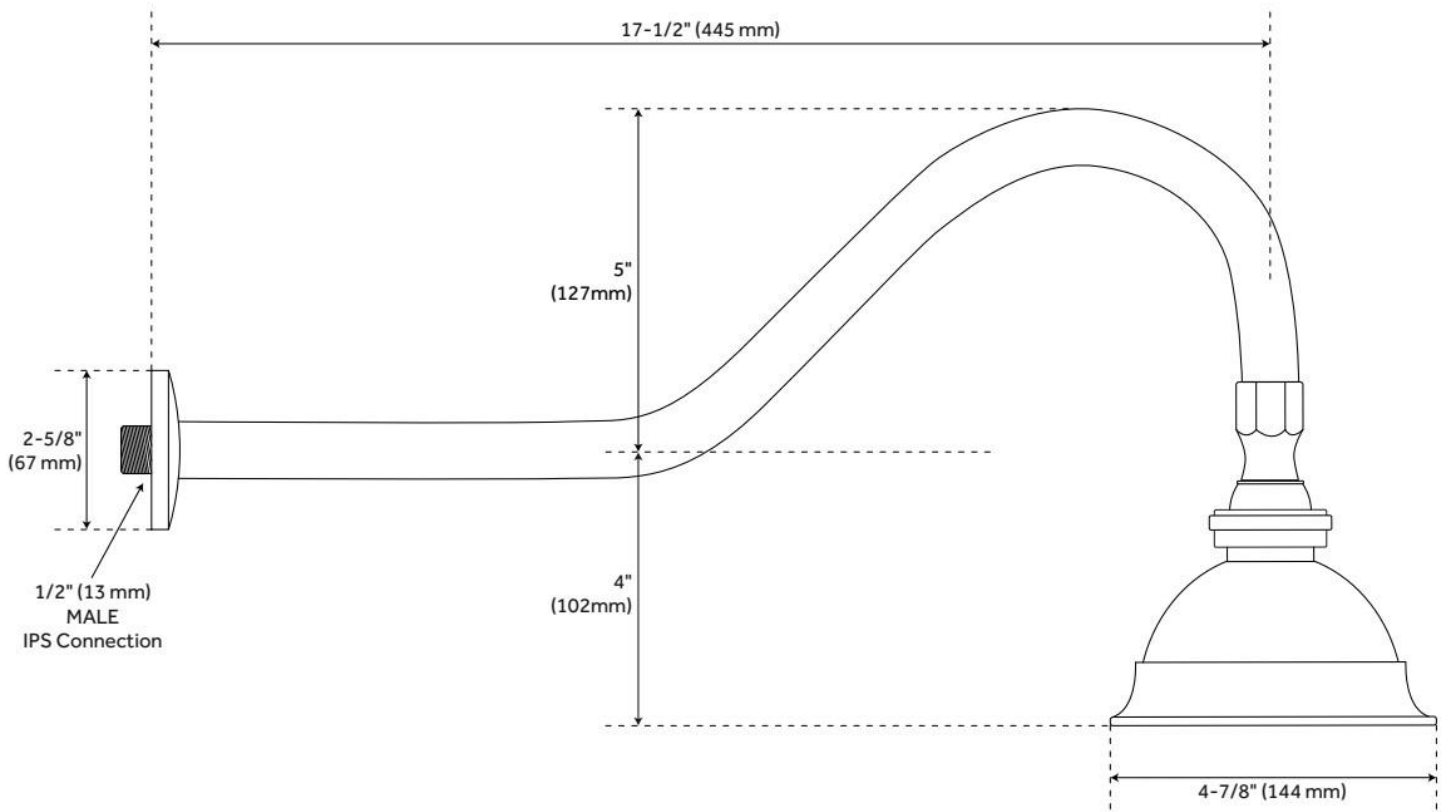

# WINDOM WATERING CAN SHOWER HEAD WITH EXTENDED ARM

SKU: 913898

Code: SH288283, SH288293, SH288294, SH288298, SH288299, SH288300, SH288301

## FEATURES

Material: Brass

Shower Head Swivel: Yes

LISTED ID: 508317, 514914, 508319, 514912

REVISED 6/25/2024

# WINDOM WATERING CAN SHOWER HEAD WITH EXTENDED ARM

SKU: 913898

Code: SH288283, SH288293, SH288294, SH288298, SH288299, SH288300, SH288301

REVISED 6/25/2024