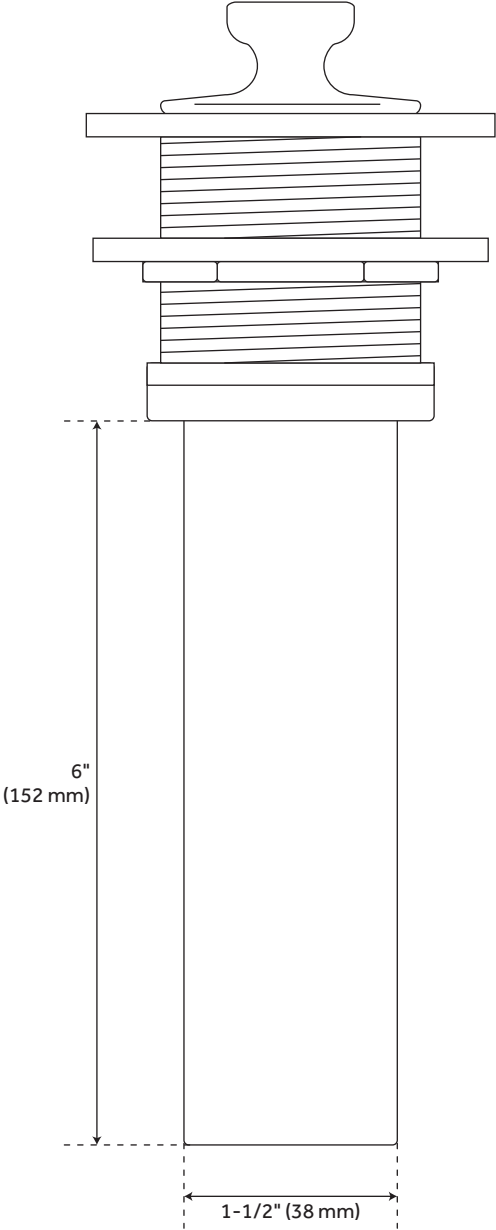

LIFT & TURN STRAIGHT TUB DRAIN - 1-1/2" TUBING

SKU: 913901

Code: SH288232, SH288233, SH288236

FEATURES

REVISED 3/17/2023

LIFT & TURN STRAIGHT TUB DRAIN - 1-1/2" TUBING

SKU: 913901

Code: SH288232, SH288233, SH288236

ADDITIONAL FEATURES

- Lift and turn straight drain for tubs without overflows.
- 6" tailpiece (not seen when installed). Tailpiece may be rough brass instead of Chrome as seen in the photo.
- Must have under floor access.

REVISED 3/17/2023

LIFT & TURN STRAIGHT TUB DRAIN - 1-1/2" TUBING

SKU: 913901

All dimensions and specifications are nominal and may vary. Use actual products for accuracy in critical situations.