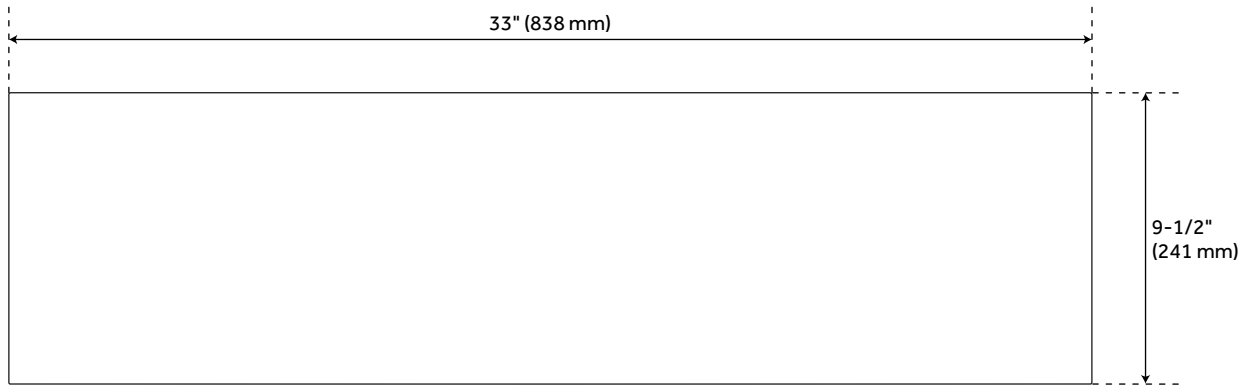

33" KIANA CURVED APRON COPPER FARMHOUSE SINK

SKU: 913923

All dimensions and specifications are nominal and may vary. Use actual products for accuracy in critical situations.