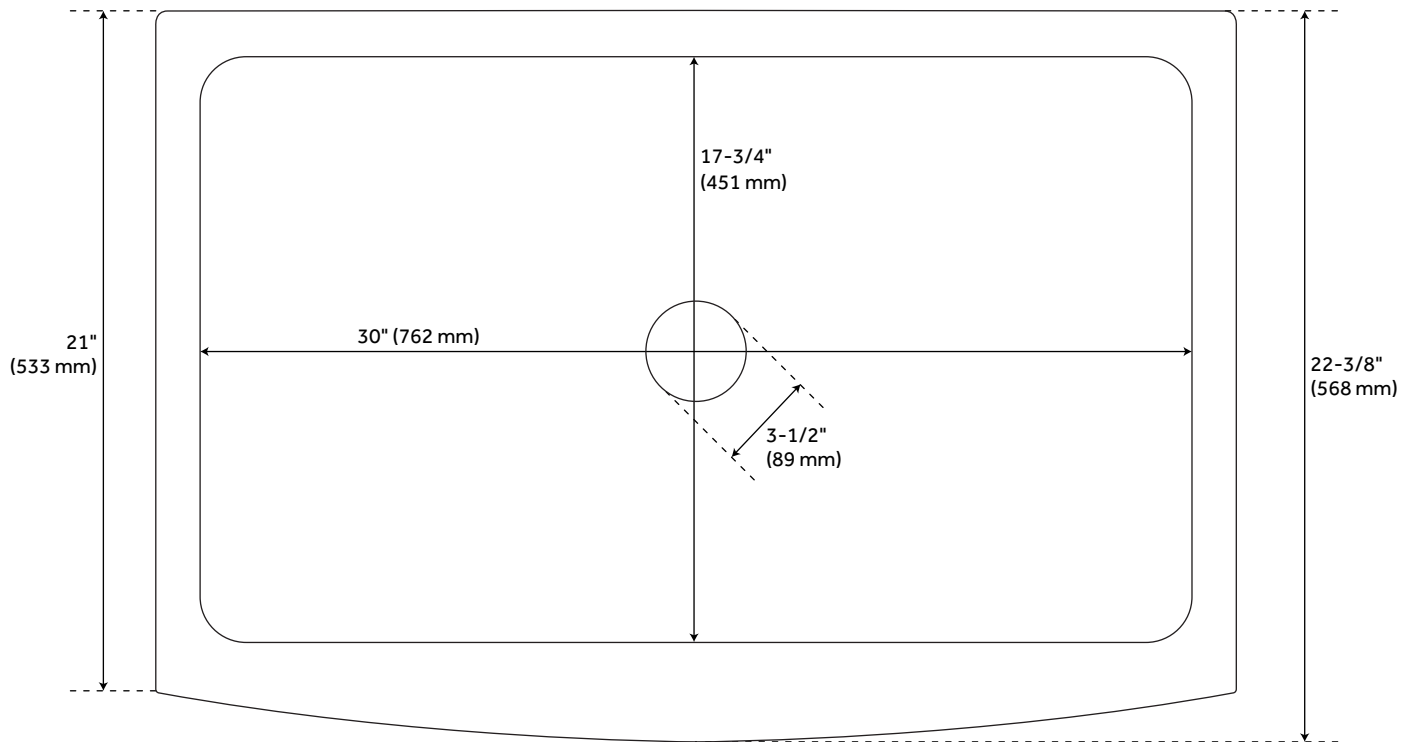

33" KIANA CURVED APRON COPPER FARMHOUSE SINK

SKU: 913923

All dimensions and specifications are nominal and may vary. Use actual products for accuracy in critical situations.