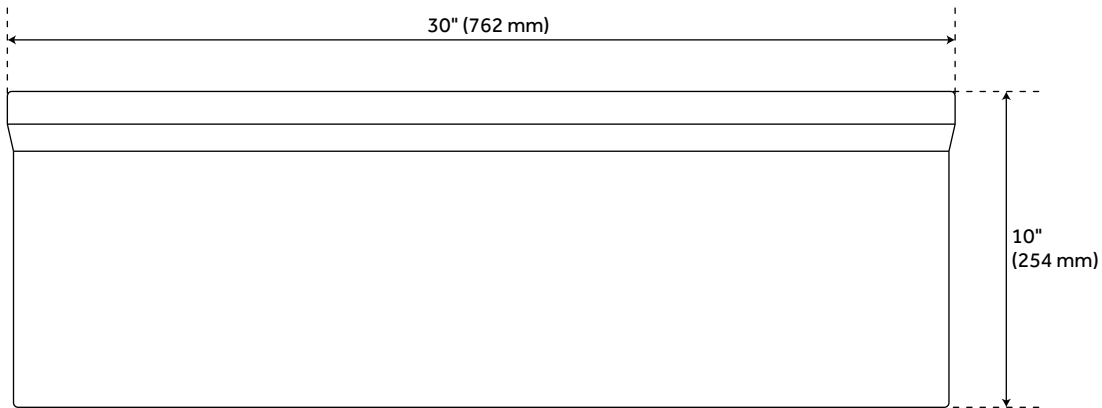

30" BRIA COPPER FARMHOUSE SINK

SKU: 913924
Code: SH319053

FEATURES

Material: Copper
Length: 30"
Width: 19-1/4"
Height: 10"
Assembly Required: Yes
Number of Basins: 1
Sink Installation: Farmhouse
Product Color: Antique Copper
Faucet Centers: No Faucet Hole
Basin Length: 28"
Basin Width: 16"
Fits Drain Hole Size: 3-1/2"
Exterior Treatment: Smooth
Interior Treatment: Smooth
Metal Gauge/Thickness: 16 Gauge
Drain Included: Optional
Faucet Included: No
Basin Configuration: Single
Apron Design: Decorative Lip
Water Depth to Rim: 9-1/2"
Apron Front Rim Thickness: 2"
Side and Back Rim Thickness: 1"
Faucet Holes: No Faucet Hole

REVISED 3/31/2023

30" BRIA COPPER FARMHOUSE SINK

SKU: 913924

Code: SH319053

ADDITIONAL FEATURES

- Made of solid copper.
- Fits 30" cabinets.
- Hand-polished finish.
- Patina applied using French hot process, so color is ingrained in the copper.
- Rounded interior corners for easy cleaning. Angled bottom facilitates water drainage.
- Sink bowl is pressed; contains no internal welds.

REVISED 3/31/2023

30" BRIA COPPER FARMHOUSE SINK

All dimensions and specifications are nominal and may vary. Use actual products for accuracy in critical situations.