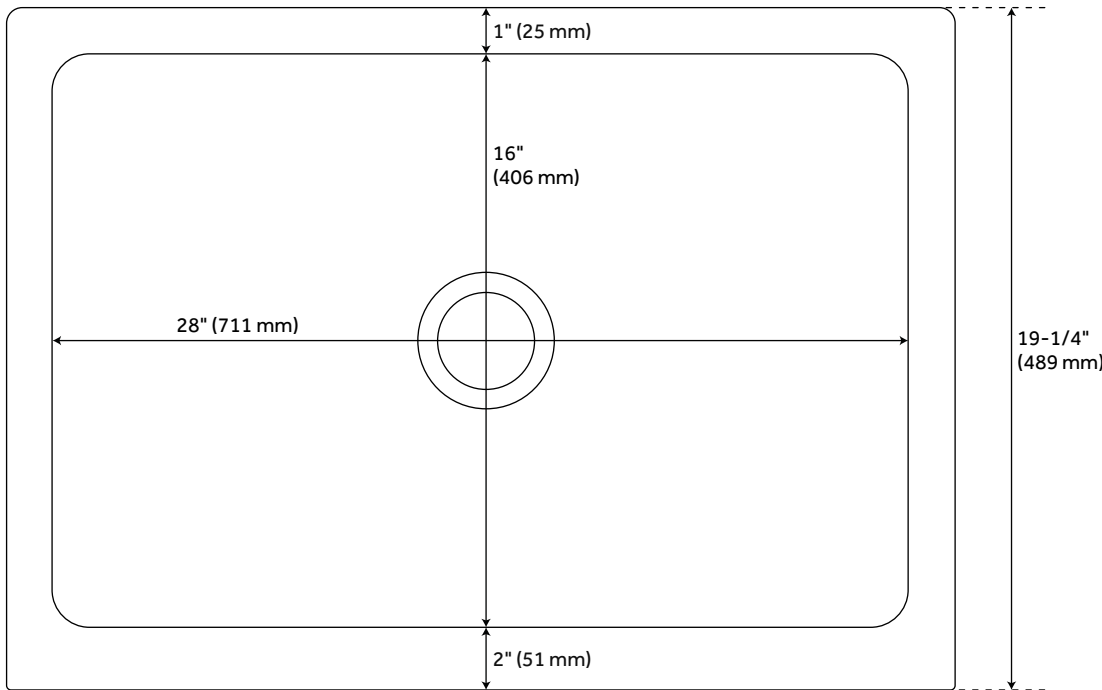

30" BRIA COPPER FARMHOUSE SINK

SKU: 913924
Code: SH319053

FEATURES

Material: Copper
Length: 30"
Width: 19-1/4"
Height: 10"
Assembly Required: Yes
Number of Basins: 1
Sink Installation: Farmhouse
Product Color: Antique Copper
Faucet Centers: No Faucet Hole
Basin Length: 28"
Basin Width: 16"
Fits Drain Hole Size: 3-1/2"
Exterior Treatment: Smooth
Interior Treatment: Smooth
Metal Gauge/Thickness: 16 Gauge
Drain Included: Optional
Faucet Included: No
Basin Configuration: Single
Apron Design: Decorative Lip
Water Depth to Rim: 9-1/2"
Apron Front Rim Thickness: 2"
Side and Back Rim Thickness: 1"
Faucet Holes: No Faucet Hole

REVISED 3/31/2023

30" BRIA COPPER FARMHOUSE SINK

SKU: 913924

Code: SH319053

ADDITIONAL FEATURES

- Made of solid copper.
- Fits 30" cabinets.
- Hand-polished finish.
- Patina applied using French hot process, so color is ingrained in the copper.
- Rounded interior corners for easy cleaning. Angled bottom facilitates water drainage.
- Sink bowl is pressed; contains no internal welds.

REVISED 3/31/2023

30" BRIA COPPER FARMHOUSE SINK

All dimensions and specifications are nominal and may vary. Use actual products for accuracy in critical situations.