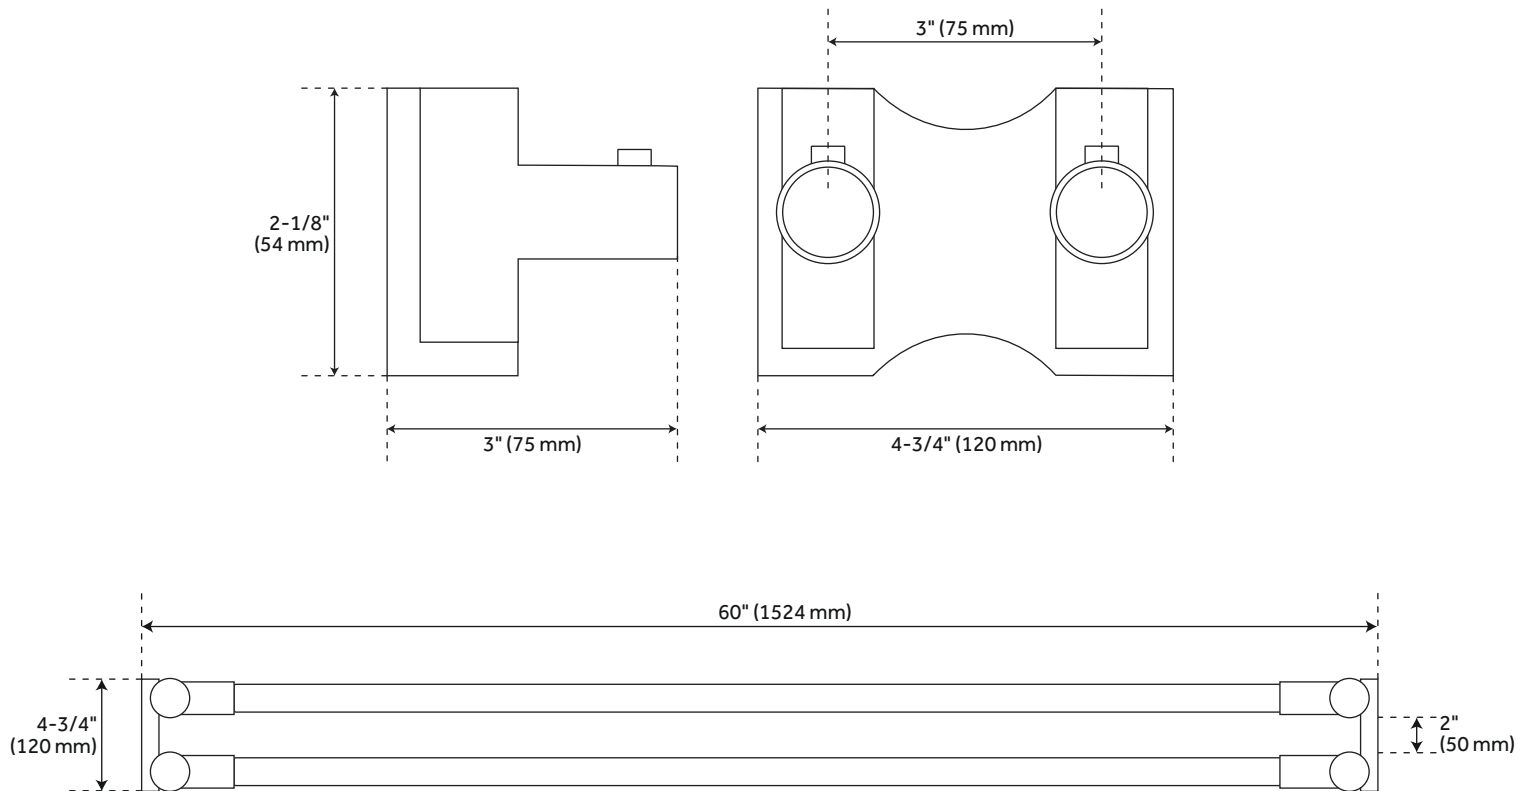

STRAIGHT DOUBLE SOLID BRASS SHOWER CURTAIN ROD

SKU: 914120

Code: SH466773, SH466774, SH466775, SH466776

FEATURES

- Material: Brass
- Length: 60"
- Width: 5"
- Height: 2-7/8"
- Mounting Hardware Included: Yes
- Shower Rod Thickness: .6mm
- Installation Type: Wall Mount
- OD (Outside Diameter): 1"

REVISED 3/15/2023

STRAIGHT DOUBLE SOLID BRASS SHOWER CURTAIN ROD

SKU: 914120

Code: SH466773, SH466774, SH466775, SH466776

ADDITIONAL FEATURES

- Features two single-piece, heavy-duty straight curtain rods made of 1" OD brass tubing.
- Includes double bracket flanges and mounting hardware.
- Flanges are plated die-cast metal.
- Support rod may be shortened by cutting.

REVISED 3/15/2023

60" STRAIGHT DOUBLE SOLID BRASS SHOWER CURTAIN ROD

SKU: 914120

SH555009

All dimensions and specifications are nominal and may vary. Use actual products for accuracy in critical situations.