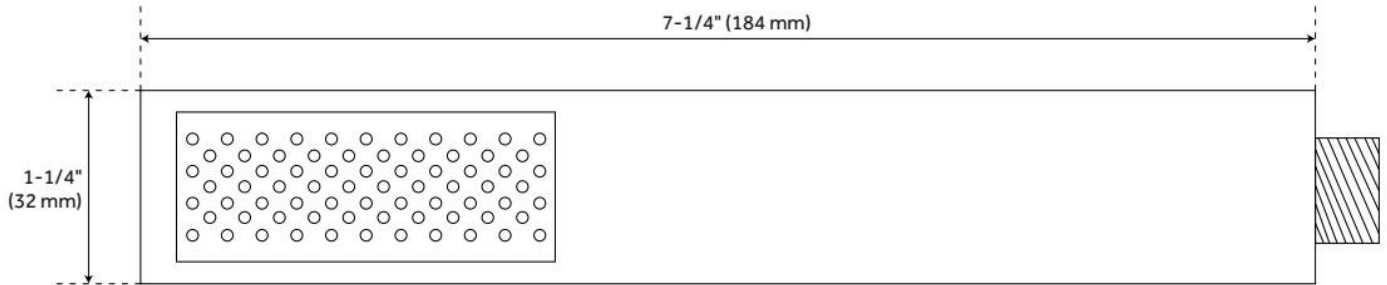

TUBULAR MODERN HAND SHOWER WITH RUBBER NOZZLES

SKU: 914216

Code: SH224359, SH224357, SH224361

FEATURES

Material: Brass

Hand Shower Spray: Full

Hand Shower Flow Rate: 1.8 gpm (6.8 L/min) @ 80 psi

IAPMO, ASME A112.18.1/CSA B125.1, LISTED ID: 515200, 515201, 515202

ADDITIONAL FEATURES

- Hand shower only.
- Hose sold separately.
- Replacement item.

REVISED 6/25/2024

TUBULAR MODERN HAND SHOWER WITH RUBBER NOZZLES

SKU: 914216

Code: SH224359, SH224357, SH224361

1/2" (13 mm)
MALE
Connection