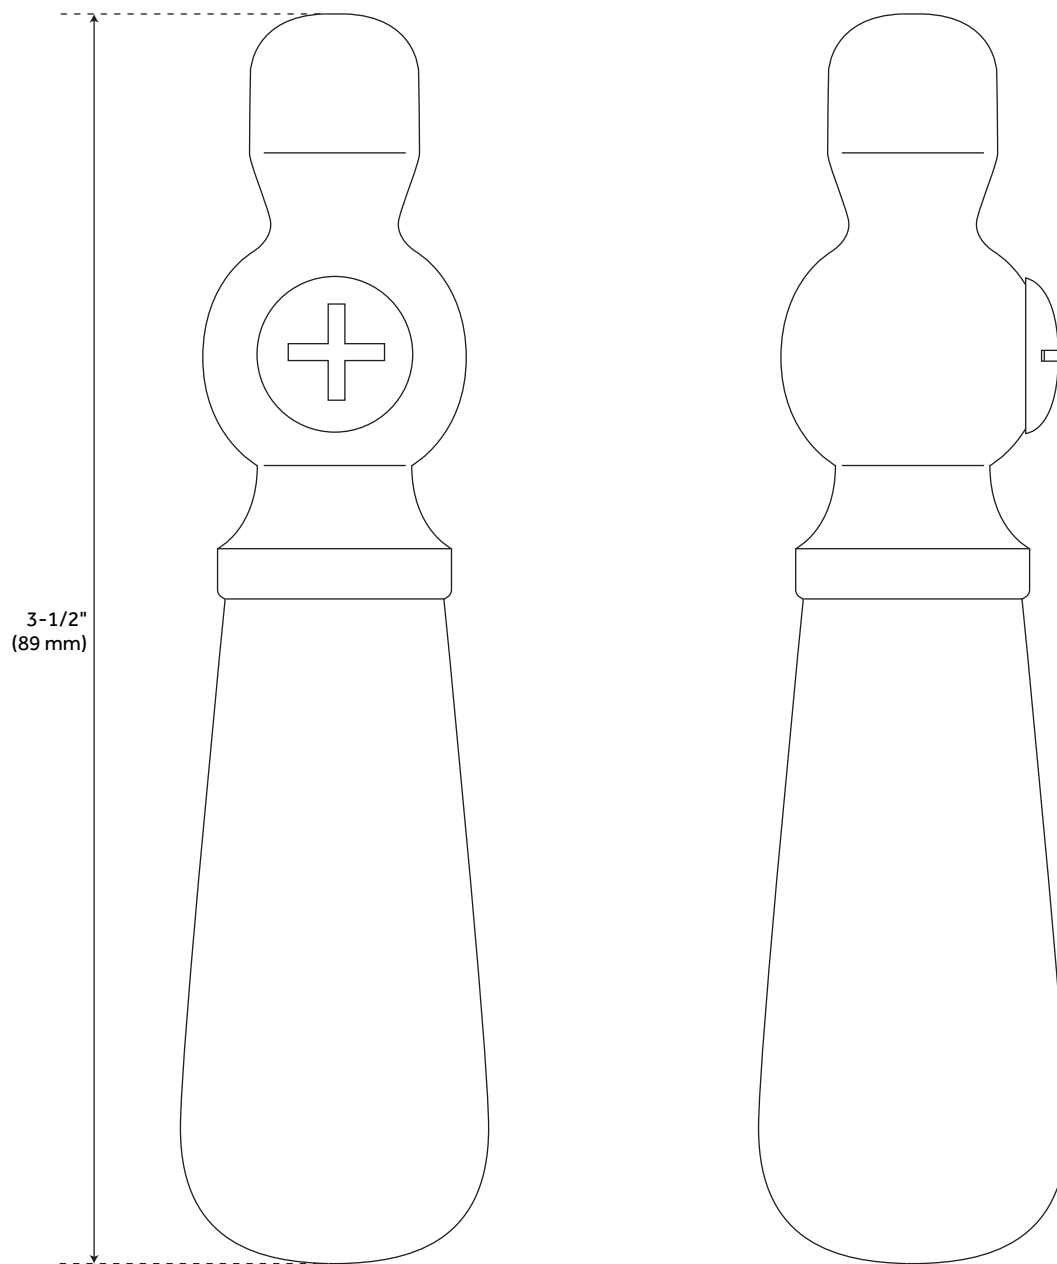

SMALL LEVER HANDLES - 16 SPLINES

SKU: 914295

All dimensions and specifications are nominal and may vary. Use actual products for accuracy in critical situations.