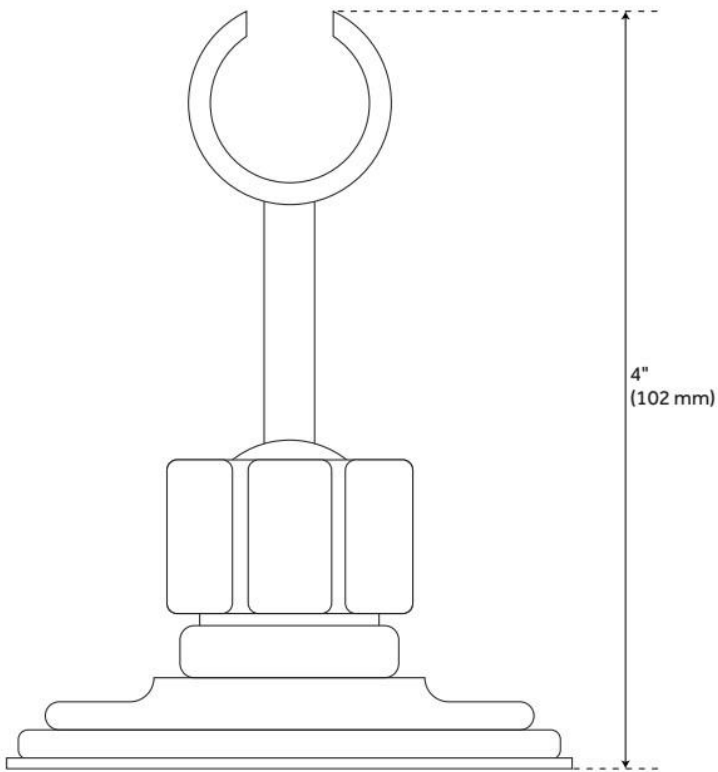

WALL-MOUNT HAND SHOWER CRADLE

SKU: 915186

Code: SH286230, SH295636

FEATURES

Material: Brass

ADDITIONAL FEATURES

- For telephone-style hand showers.
- Mounts to wall.
- Pivoting action allows for desired hand shower placement.

REVISED 6/25/2024

WALL-MOUNT HAND SHOWER CRADLE

SKU: 915186

Code: SH286230, SH295636

REVISED 6/25/2024