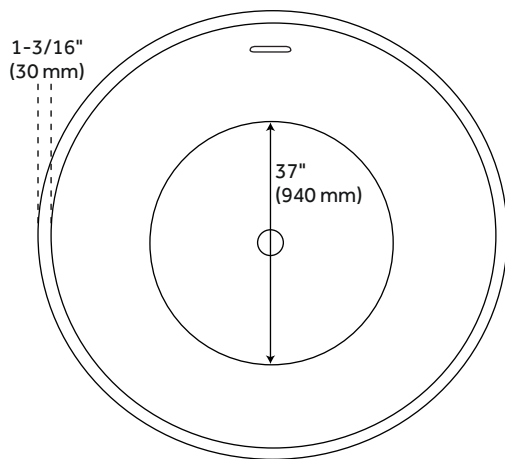

51" KAIMU ACRYLIC JAPANESE SOAKING TUB

SKU: 915428

All dimensions and specifications are nominal and may vary. Use actual products for accuracy in critical situations.