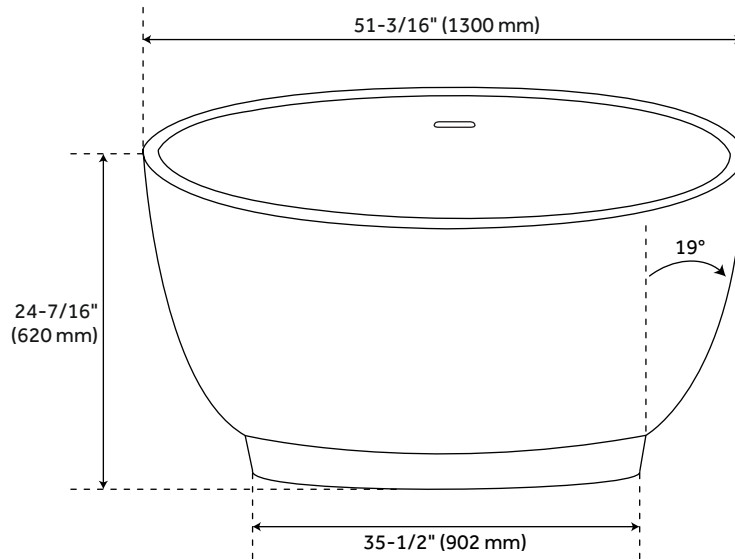

51" KAIMU ACRYLIC JAPANESE SOAKING TUB

SKU: 915428

All dimensions and specifications are nominal and may vary. Use actual products for accuracy in critical situations.