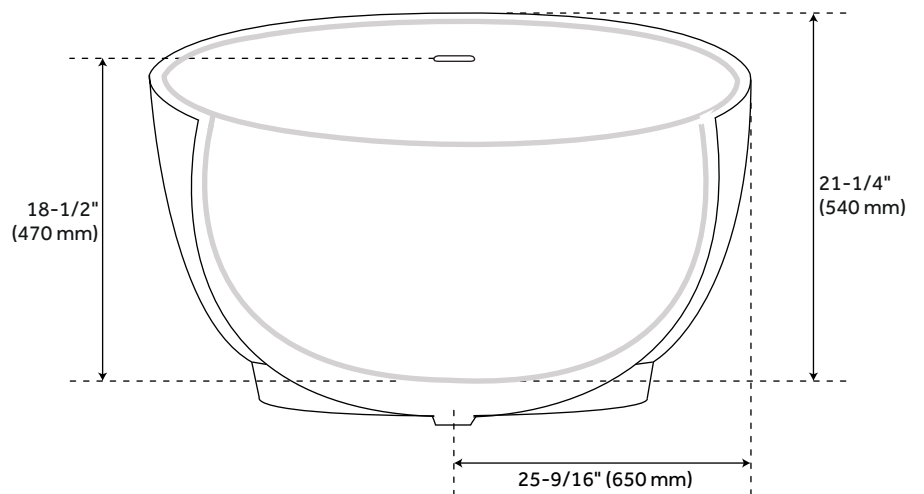

51" KAIMU ACRYLIC JAPANESE SOAKING TUB

SKU: 915428

All dimensions and specifications are nominal and may vary. Use actual products for accuracy in critical situations.