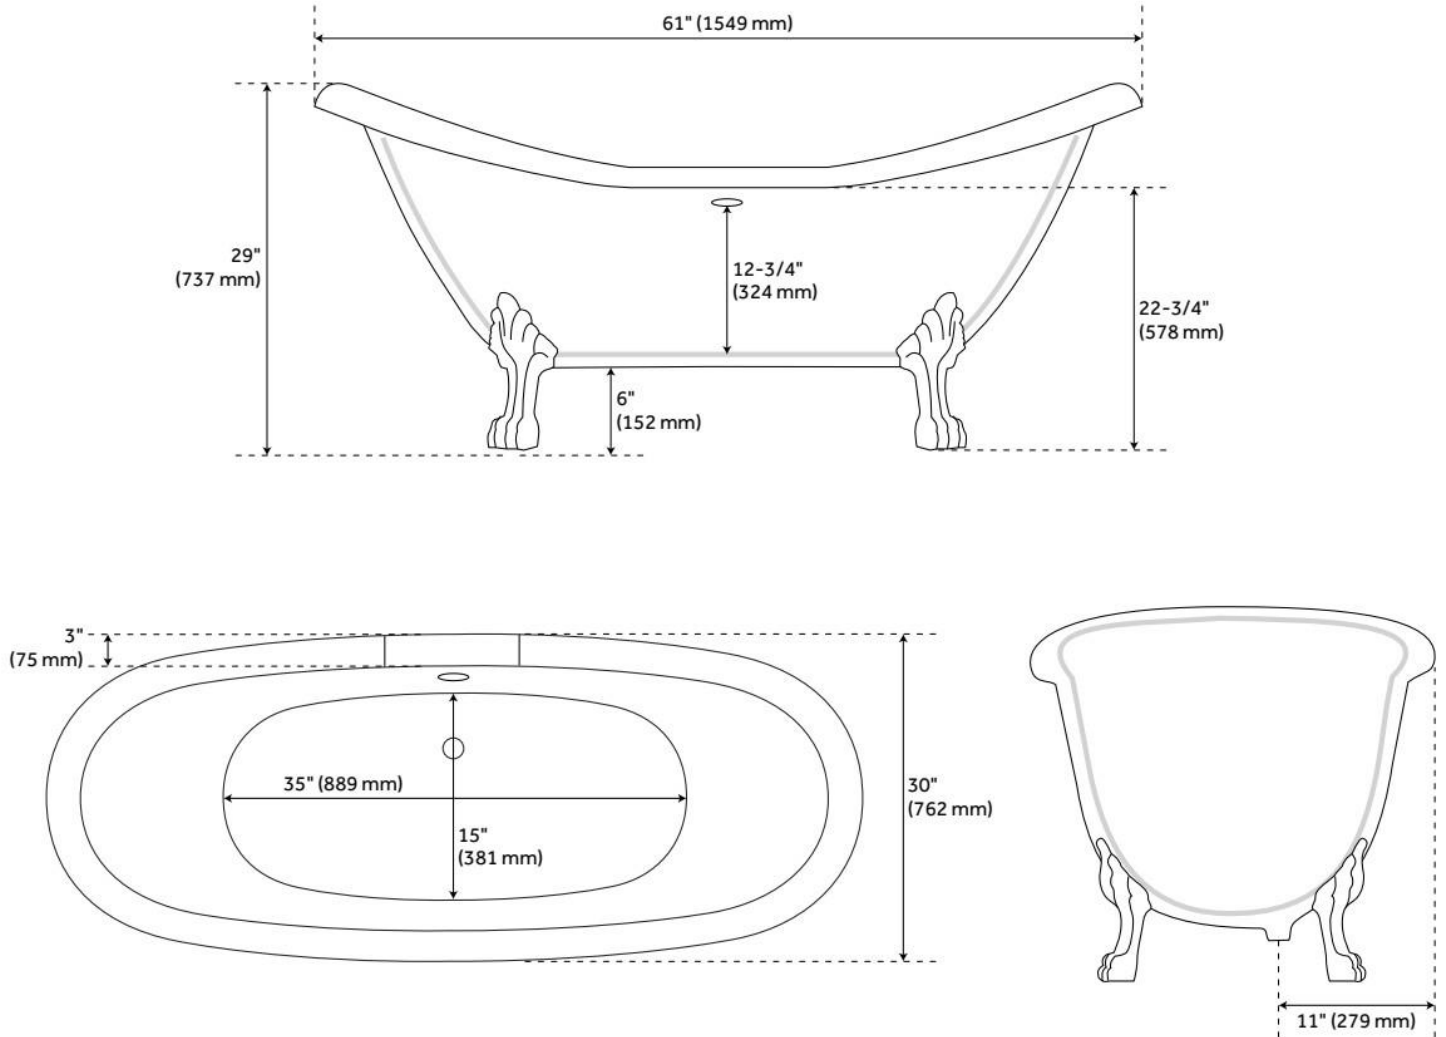

FEATURES

Tub Material: Cast Iron

Product Finish: White

Shape: Oval

Tub Drain Placement: Offset

Drain Included: Optional

Overflow Type: Yes - pre-drilled. External overflow required.

Water Depth to Overflow: 12-3/4"

Water Capacity (Gallons): 30

Built-In Adjusters: Yes

Tub Weight Uncrated (lbs): 300

Optional Accessory: 428473

LISTED ID: 510720, 510721, 510724, 510729

ADDITIONAL FEATURES

- Drain option: includes Extended Pop-Up Drain with Daisy Wheel overflow.
- If drain is selected, the drain finish will match the tub feet.

REVISED 6/17/2024

61" ARABELLA CAST IRON DOUBLE-SLIPPER TUB - LION PAW FEET - TAP DECK

SKU: 915546-61-T

Code: SH476451, SH476452, SH476453, SH476454, SH476455, SH476456, SH445039, SH302486, SH299191, SH302487, SH302485, SH302488

FEATURES

LISTED ID: 510721, 510720, 510729, 510724

- Product is a Signature Hardware exclusive design.
- Overflow head swivels for use on most tubs, including those with a slanted wall.
- Adjustable overflow can be used on double wall tubs.
- Made from solid brass materials.
- 1-5/16" Thread length dimensions: 27-1/4" L drain pipe, 39-1/8" H overflow pipe. Accommodates tub walls up to 7/8" thick at overflow.
- 2-3/8" thread length dimensions: 27-1/4" L drain pipe, 39-1/8" H overflow pipe. Accommodates tub walls up to 1-3/4" thick at overflow.
- 2-15/16" thread length dimensions: 27-1/4" L drain pipe, 39-1/8" H overflow pipe. Accommodates tub walls up to 2-1/2" thick at overflow.
- 3-11/16" thread length dimensions: 27-1/4" L drain pipe, 39-1/8" H overflow pipe. Accommodates tub walls up to 3-3/8" thick at overflow.
- 4-1/4" thread length dimensions: 27-1/4" L drain pipe, 39-1/8" H overflow pipe. Accommodates tub walls up to 3-3/4" thick at overflow.