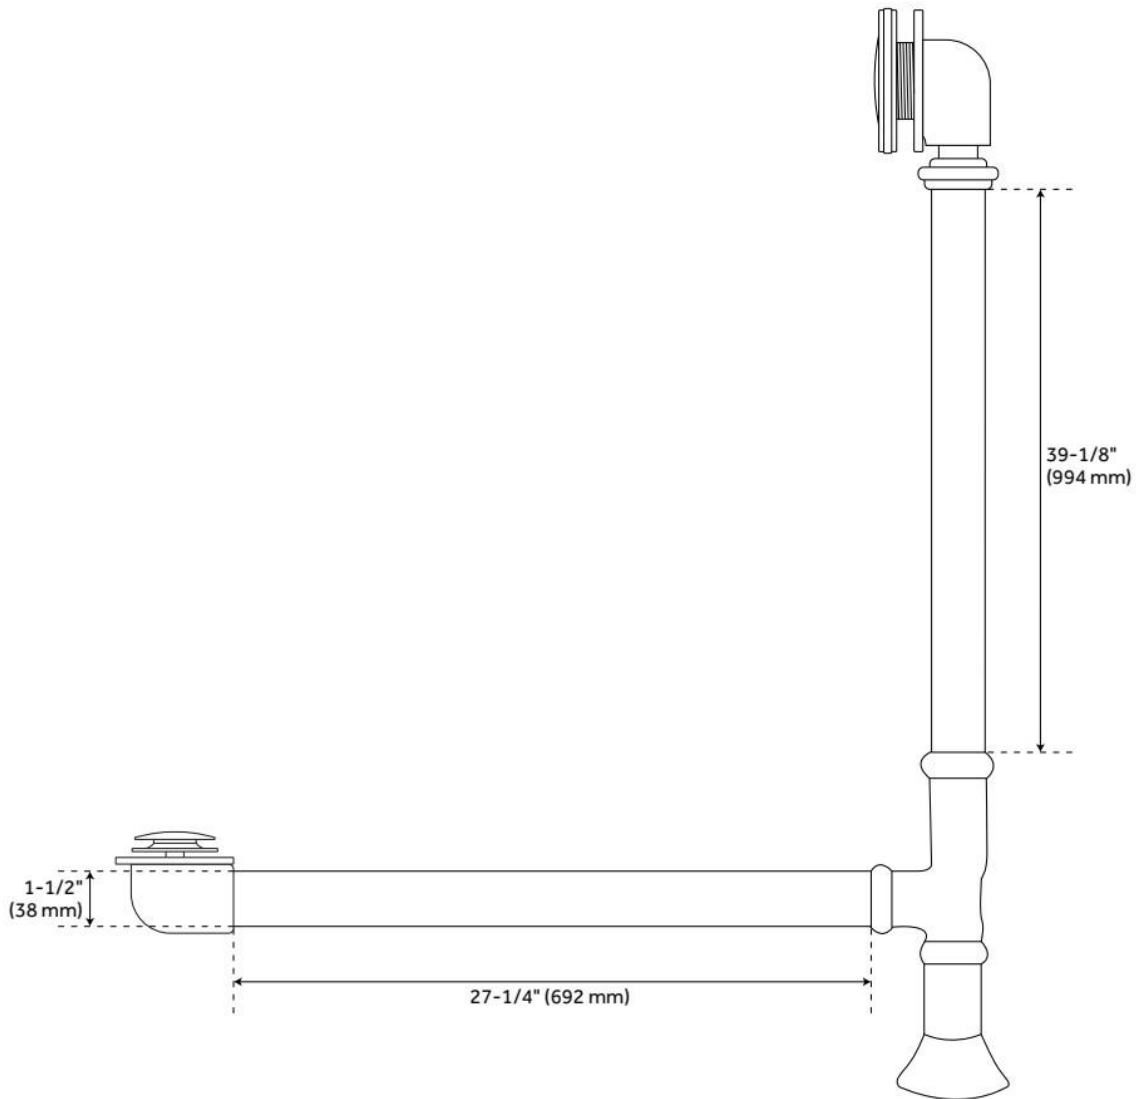

FEATURES

Tub Material: Cast Iron

Product Finish: White

Shape: Oval

Tub Drain Placement: Offset

Drain Included: Optional

Overflow Type: Yes - pre-drilled. External overflow required.

Water Depth to Overflow: 12-3/4"

FEATURES

LISTED ID: 510721, 510720, 510729, 510724

- Product is a Signature Hardware exclusive design.
- Overflow head swivels for use on most tubs, including those with a slanted wall.
- Adjustable overflow can be used on double wall tubs.
- Made from solid brass materials.
- 1-5/16" Thread length dimensions: 27-1/4" L drain pipe, 39-1/8" H overflow pipe. Accommodates tub walls up to 7/8" thick at overflow.
- 2-3/8" thread length dimensions: 27-1/4" L drain pipe, 39-1/8" H overflow pipe. Accommodates tub walls up to 1-3/4" thick at overflow.
- 2-15/16" thread length dimensions: 27-1/4" L drain pipe, 39-1/8" H overflow pipe. Accommodates tub walls up to 2-1/2" thick at overflow.
- 3-11/16" thread length dimensions: 27-1/4" L drain pipe, 39-1/8" H overflow pipe. Accommodates tub walls up to 3-3/8" thick at overflow.
- 4-1/4" thread length dimensions: 27-1/4" L drain pipe, 39-1/8" H overflow pipe. Accommodates tub walls up to 3-3/4" thick at overflow.

REVISED 6/17/2024

EXTENDED POP-UP TUB DRAIN - SWIVEL HEAD - DAISY WHEEL OVERFLOW - 1-1/2" TUBING

SKU: 946608

Code: SH439810, SH439814, SH438544, SH438550, SH439809, SH439797, SH439791, SH439804, SH439800, SH439818, SH439793, SH438545, SH438546, SH439817, SH439803, SH439799, SH439815, SH439801, SH439792, SH439802, SH439806, SH438547, SH439795, SH439819, SH439811, SH439812, SH438548, SH439808, SH439805, SH439796, SH439794, SH438549, SH439813, SH439807, SH439816