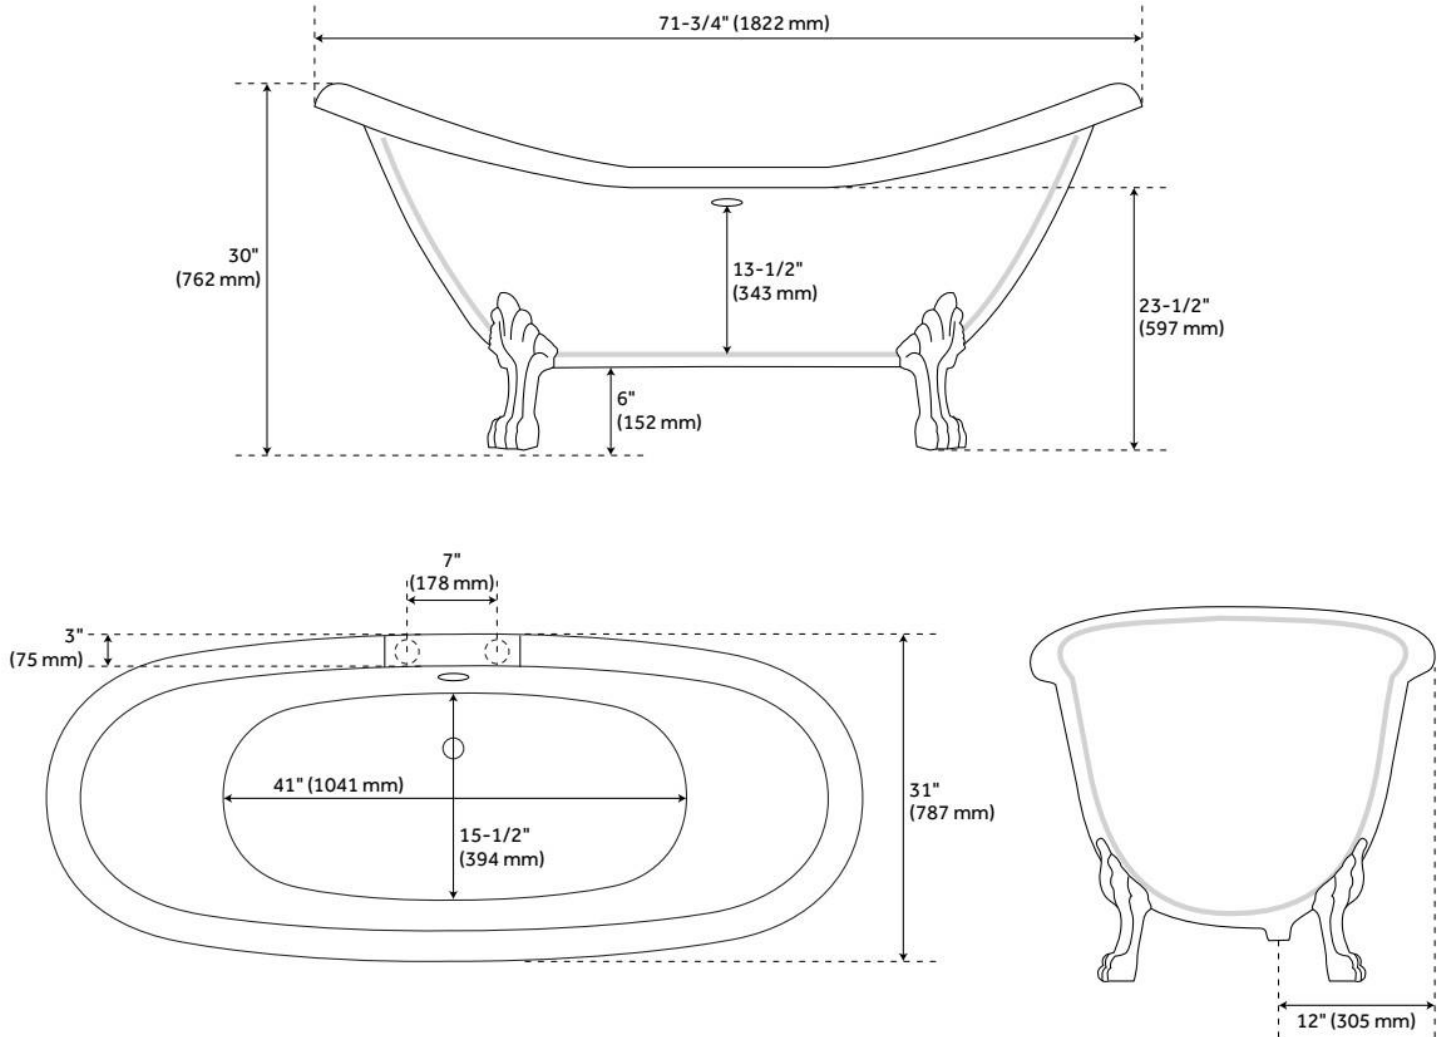

FEATURES

Tub Material: Cast Iron

Product Finish: White

Shape: Oval

Tub Drain Placement: Offset

Drain Included: Optional

Overflow Type: Yes - pre-drilled. External overflow required.

Water Depth to Overflow: 13-1/2"

Water Capacity (Gallons): 38

Built-In Adjusters: Yes

Tub Weight Uncrated (lbs): 353

Optional Accessory: 428473

LISTED ID: 510721, 510724, 510720, 510729

ADDITIONAL FEATURES

- Drain option: includes Extended Pop-Up Drain with Daisy Wheel overflow.
- If drain is selected, the drain finish will match the tub feet.

REVISED 6/18/2024

72" ARABELLA CAST IRON DOUBLE-SLIPPER TUB - LION PAW FEET - 7" RIM HOLES

SKU: 915546-72-RH

Code: SH476458, SH476459, SH476460, SH476461, SH476462, SH476463, SH307128, SH307126, SH417770, SH307129, SH307127, SH307130

FEATURES

LISTED ID: 510721, 510720, 510729, 510724

- Product is a Signature Hardware exclusive design.
- Overflow head swivels for use on most tubs, including those with a slanted wall.
- Adjustable overflow can be used on double wall tubs.
- Made from solid brass materials.
- 1-5/16" Thread length dimensions: 27-1/4" L drain pipe, 39-1/8" H overflow pipe. Accommodates tub walls up to 7/8" thick at overflow.
- 2-3/8" thread length dimensions: 27-1/4" L drain pipe, 39-1/8" H overflow pipe. Accommodates tub walls up to 1-3/4" thick at overflow.
- 2-15/16" thread length dimensions: 27-1/4" L drain pipe, 39-1/8" H overflow pipe. Accommodates tub walls up to 2-1/2" thick at overflow.
- 3-11/16" thread length dimensions: 27-1/4" L drain pipe, 39-1/8" H overflow pipe. Accommodates tub walls up to 3-3/8" thick at overflow.
- 4-1/4" thread length dimensions: 27-1/4" L drain pipe, 39-1/8" H overflow pipe. Accommodates tub walls up to 3-3/4" thick at overflow.