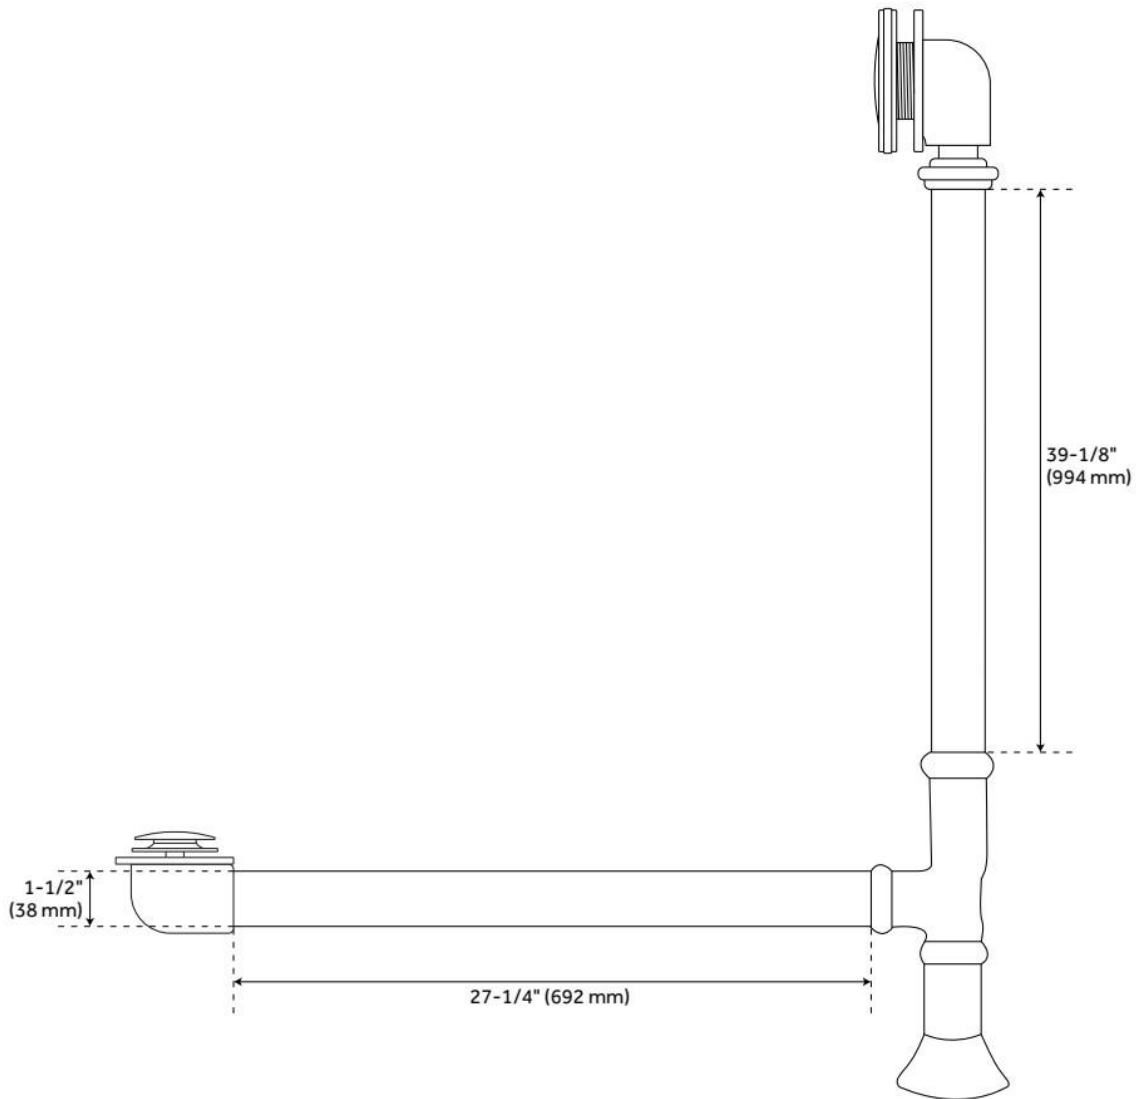

FEATURES

Tub Material: Cast Iron

Product Finish: White

Shape: Oval

Tub Drain Placement: Offset

Drain Included: Optional

Overflow Type: Yes - pre-drilled. External overflow required.

Water Depth to Overflow: 13-1/2"

FEATURES

LISTED ID: 510721, 510720, 510729, 510724

- Product is a Signature Hardware exclusive design.
- Overflow head swivels for use on most tubs, including those with a slanted wall.
- Adjustable overflow can be used on double wall tubs.
- Made from solid brass materials.
- 1-5/16" Thread length dimensions: 27-1/4" L drain pipe, 39-1/8" H overflow pipe. Accommodates tub walls up to 7/8" thick at overflow.
- 2-3/8" thread length dimensions: 27-1/4" L drain pipe, 39-1/8" H overflow pipe. Accommodates tub walls up to 1-3/4" thick at overflow.
- 2-15/16" thread length dimensions: 27-1/4" L drain pipe, 39-1/8" H overflow pipe. Accommodates tub walls up to 2-1/2" thick at overflow.
- 3-11/16" thread length dimensions: 27-1/4" L drain pipe, 39-1/8" H overflow pipe. Accommodates tub walls up to 3-3/8" thick at overflow.
- 4-1/4" thread length dimensions: 27-1/4" L drain pipe, 39-1/8" H overflow pipe. Accommodates tub walls up to 3-3/4" thick at overflow.

REVISED 6/17/2024

EXTENDED POP-UP TUB DRAIN - SWIVEL HEAD - DAISY WHEEL OVERFLOW - 1-1/2" TUBING

SKU: 946608

Code: SH439810, SH439814, SH438544, SH438550, SH439809, SH439797, SH439791, SH439804, SH439800, SH439818, SH439793, SH438545, SH438546, SH439817, SH439803, SH439799, SH439815, SH439801, SH439792, SH439802, SH439806, SH438547, SH439795, SH439819, SH439811, SH439812, SH438548, SH439808, SH439805, SH439796, SH439794, SH438549, SH439813, SH439807, SH439816