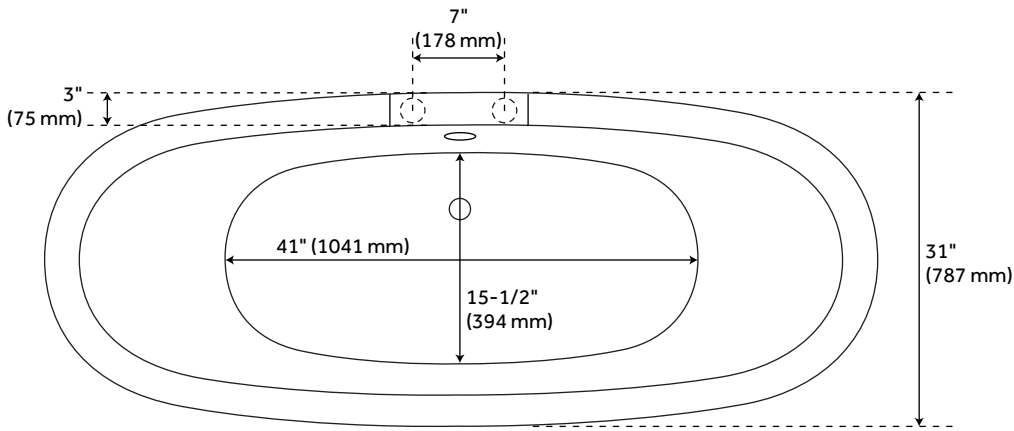

72" ARABELLA CAST IRON DOUBLE-SLIPPER TUB - 7" RIM HOLES - LION PAW FEET

SKU: 915546-72-RH

All dimensions and specifications are nominal and may vary. Use actual products for accuracy in critical situations.