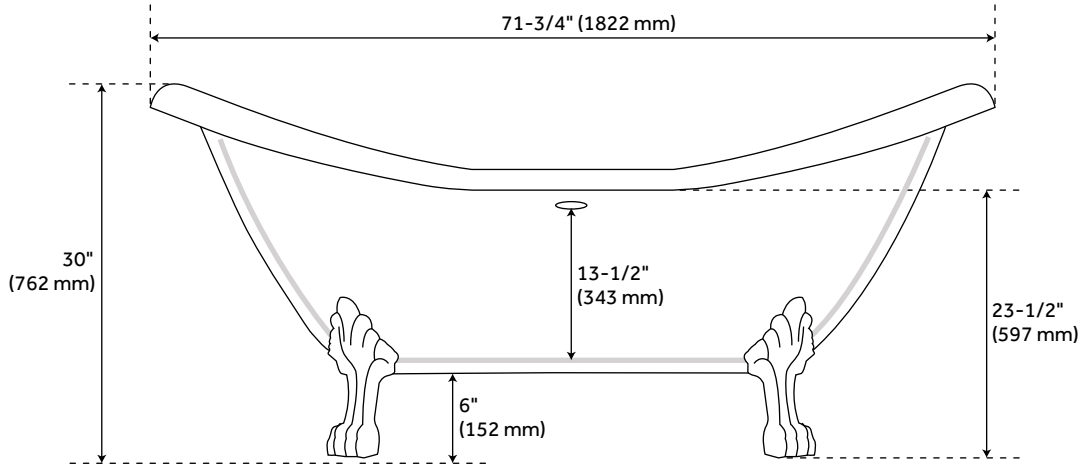

72" ARABELLA CAST IRON DOUBLE-SLIPPER TUB - 7" RIM HOLES - LION PAW FEET

SKU: 915546-72-RH

All dimensions and specifications are nominal and may vary. Use actual products for accuracy in critical situations.