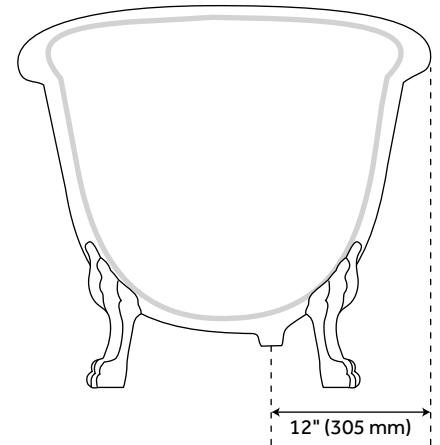

72" ARABELLA CAST IRON DOUBLE-SLIPPER TUB - 7" RIM HOLES - LION PAW FEET

SKU: 915546-72-RH

All dimensions and specifications are nominal and may vary. Use actual products for accuracy in critical situations.