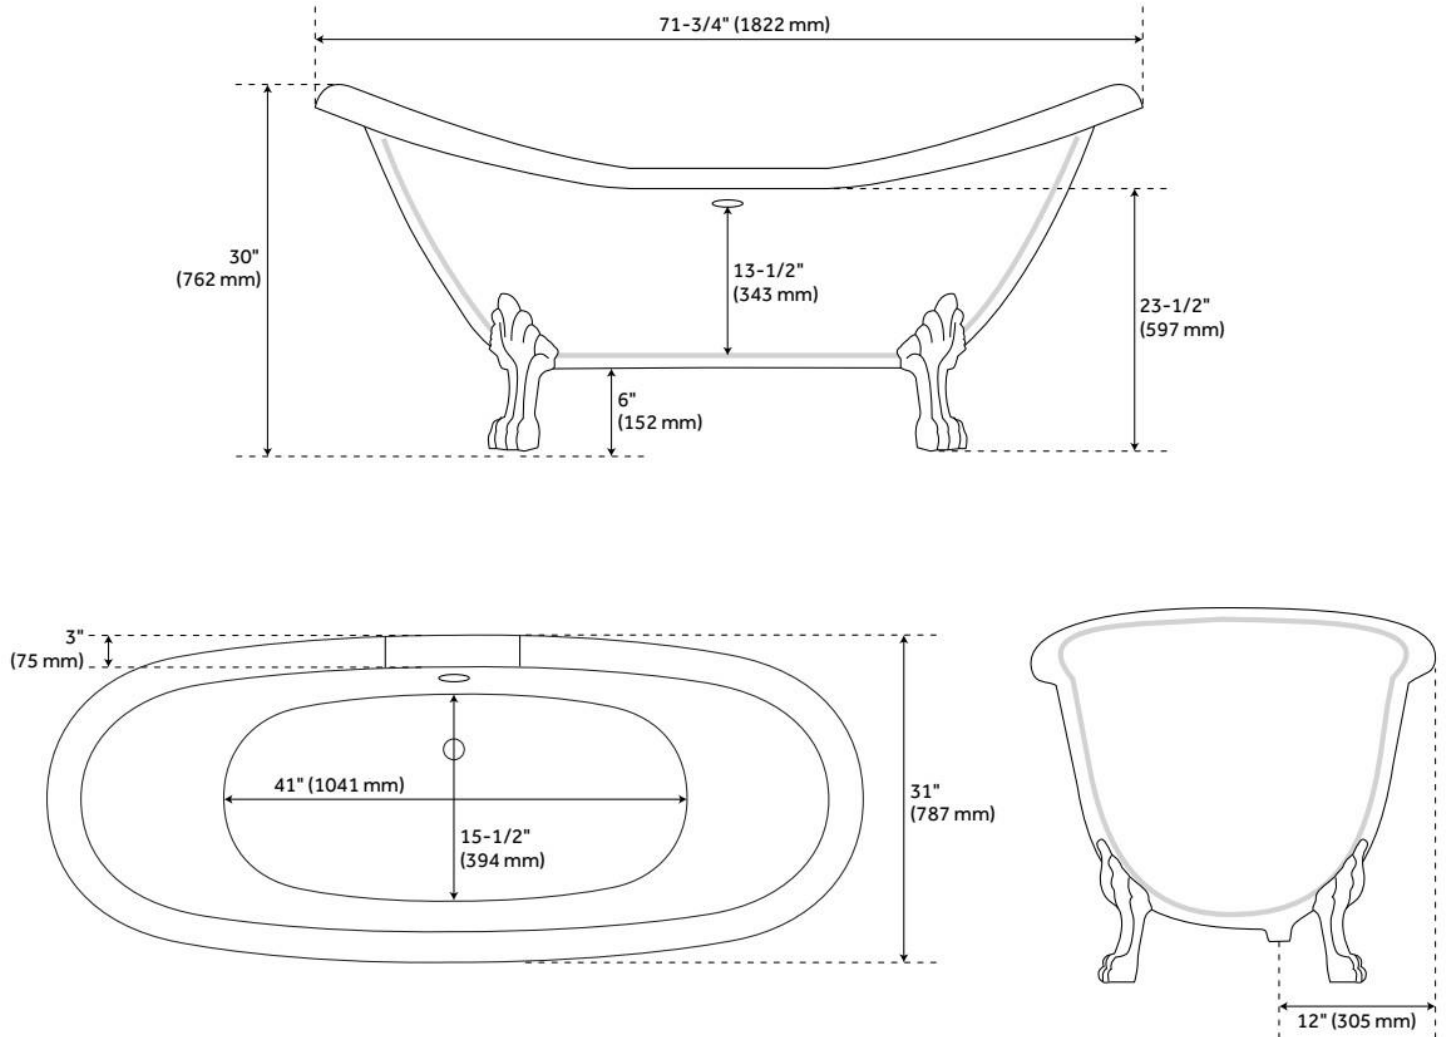

FEATURES

Tub Material: Cast Iron

Product Finish: White

Shape: Oval

Tub Drain Placement: Offset

Drain Included: Optional

Overflow Type: Yes - pre-drilled. External overflow required.

Water Depth to Overflow: 13-1/2"

Water Capacity (Gallons): 38

Built-In Adjusters: Yes

Tub Weight Uncrated (lbs): 353

Optional Accessory: 428473

LISTED ID: 510720, 510721, 510724, 510729

ADDITIONAL FEATURES

- Drain option: includes Extended Pop-Up Drain with Daisy Wheel overflow.
- If drain is selected, the drain finish will match the tub feet.

REVISED 6/17/2024

72" ARABELLA CAST IRON DOUBLE-SLIPPER TUB - LION PAW FEET - TAP DECK

SKU: 915546-72-T

Code: SH476464, SH476465, SH476466, SH476468, SH476469, SH476470, SH445041, SH307123, SH307121, SH307124, SH307122, SH307125

FEATURES

LISTED ID: 510721, 510720, 510729, 510724

- Product is a Signature Hardware exclusive design.
- Overflow head swivels for use on most tubs, including those with a slanted wall.
- Adjustable overflow can be used on double wall tubs.
- Made from solid brass materials.
- 1-5/16" Thread length dimensions: 27-1/4" L drain pipe, 39-1/8" H overflow pipe. Accommodates tub walls up to 7/8" thick at overflow.
- 2-3/8" thread length dimensions: 27-1/4" L drain pipe, 39-1/8" H overflow pipe. Accommodates tub walls up to 1-3/4" thick at overflow.
- 2-15/16" thread length dimensions: 27-1/4" L drain pipe, 39-1/8" H overflow pipe. Accommodates tub walls up to 2-1/2" thick at overflow.
- 3-11/16" thread length dimensions: 27-1/4" L drain pipe, 39-1/8" H overflow pipe. Accommodates tub walls up to 3-3/8" thick at overflow.
- 4-1/4" thread length dimensions: 27-1/4" L drain pipe, 39-1/8" H overflow pipe. Accommodates tub walls up to 3-3/4" thick at overflow.