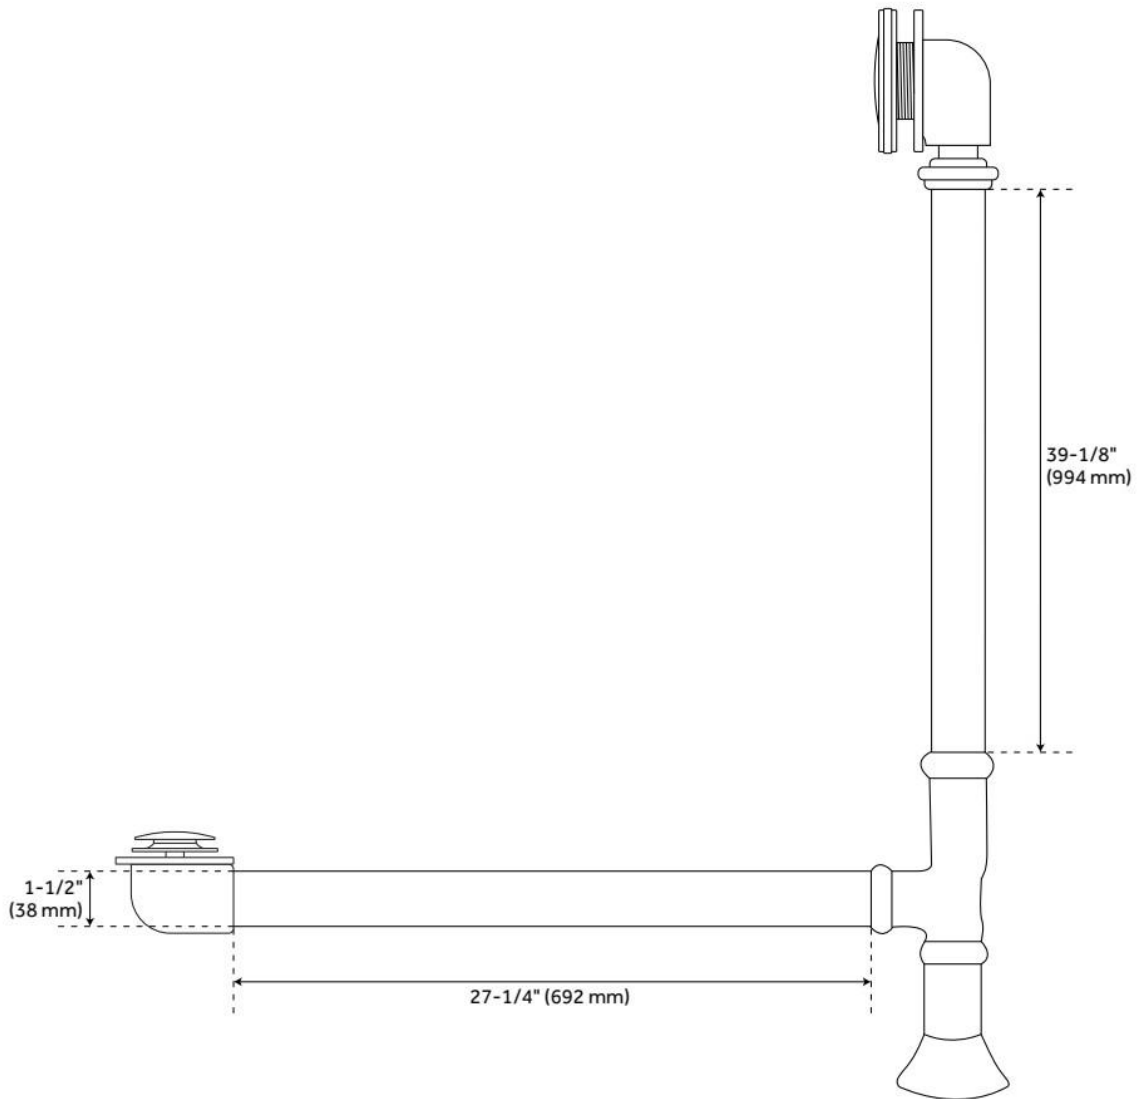

FEATURES

Tub Material: Cast Iron

Product Finish: White

Shape: Oval

Tub Drain Placement: Offset

Drain Included: Optional

Overflow Type: Yes - pre-drilled. External overflow required.

Water Depth to Overflow: 13-1/2"

FEATURES

LISTED ID: 510721, 510720, 510729, 510724

- Product is a Signature Hardware exclusive design.
- Overflow head swivels for use on most tubs, including those with a slanted wall.
- Adjustable overflow can be used on double wall tubs.
- Made from solid brass materials.
- 1-5/16" Thread length dimensions: 27-1/4" L drain pipe, 39-1/8" H overflow pipe. Accommodates tub walls up to 7/8" thick at overflow.
- 2-3/8" thread length dimensions: 27-1/4" L drain pipe, 39-1/8" H overflow pipe. Accommodates tub walls up to 1-3/4" thick at overflow.
- 2-15/16" thread length dimensions: 27-1/4" L drain pipe, 39-1/8" H overflow pipe. Accommodates tub walls up to 2-1/2" thick at overflow.
- 3-11/16" thread length dimensions: 27-1/4" L drain pipe, 39-1/8" H overflow pipe. Accommodates tub walls up to 3-3/8" thick at overflow.
- 4-1/4" thread length dimensions: 27-1/4" L drain pipe, 39-1/8" H overflow pipe. Accommodates tub walls up to 3-3/4" thick at overflow.

REVISED 6/17/2024

EXTENDED POP-UP TUB DRAIN - SWIVEL HEAD - DAISY WHEEL OVERFLOW - 1-1/2" TUBING

SKU: 946608

Code: SH439810, SH439814, SH438544, SH438550, SH439809, SH439797, SH439791, SH439804, SH439800, SH439818, SH439793, SH438545, SH438546, SH439817, SH439803, SH439799, SH439815, SH439801, SH439792, SH439802, SH439806, SH438547, SH439795, SH439819, SH439811, SH439812, SH438548, SH439808, SH439805, SH439796, SH439794, SH438549, SH439813, SH439807, SH439816