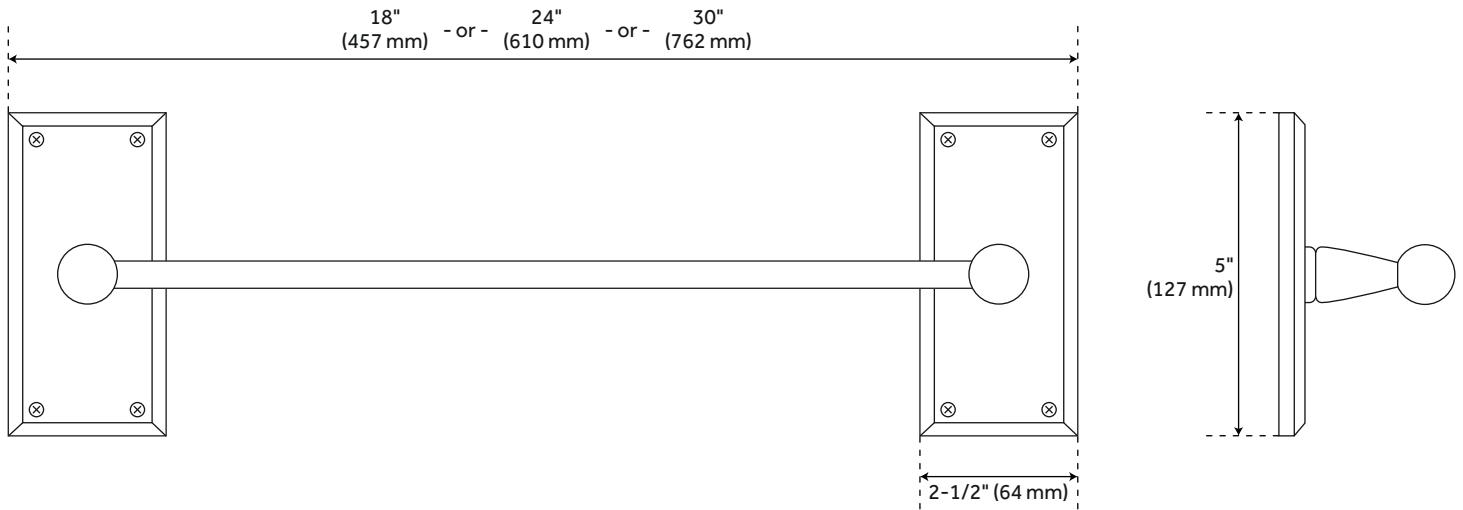

SOLID BRONZE TOWEL BAR WITH GOTHIC RECTANGULAR BASE

SKU: 915873

All dimensions and specifications are nominal and may vary. Use actual products for accuracy in critical situations.