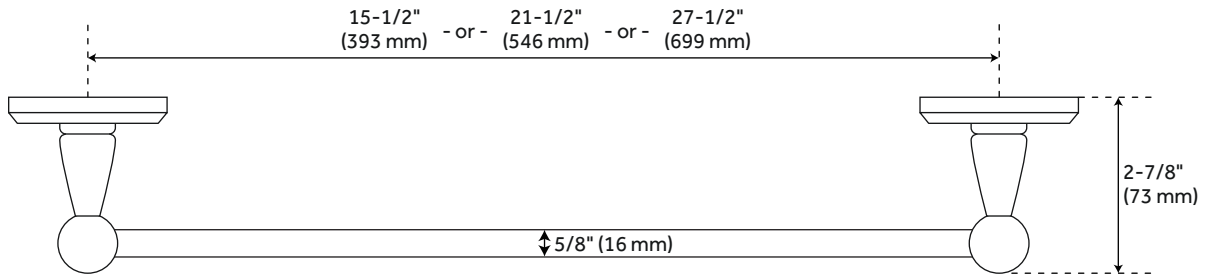

SOLID BRONZE TOWEL BAR WITH GOTHIC RECTANGULAR BASE

SKU: 915873

All dimensions and specifications are nominal and may vary. Use actual products for accuracy in critical situations.