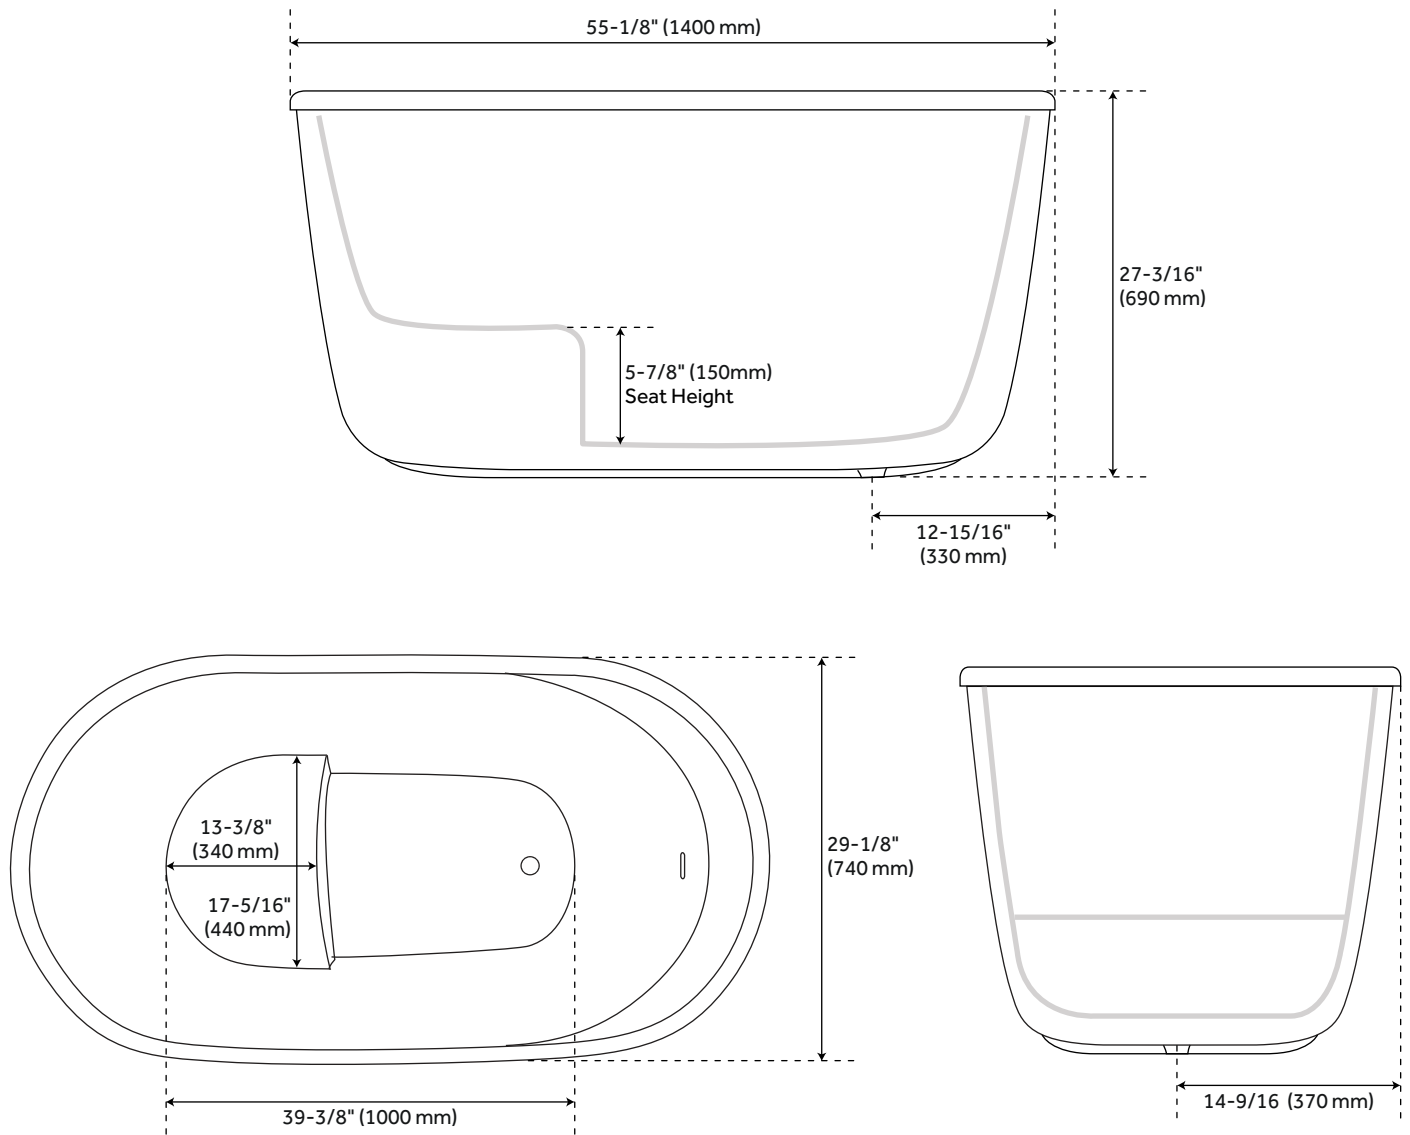

55" VADA ACRYLIC SOAKING TUB

SKU: 916530

Code: SH442784, SH442785, SH442786, SH442787, SH442788, SH442789, SH442790

FEATURES

Design: Modern
Product Finish: White
Material: acrylic
Length: 55-1/8"
Width: 29-1/8"
Height: 27-3/16"
Overflow Hole: true
Drain Included: Yes
Faucet Included: No
Shape: Oval
Integral Drain & Overflow: Yes
Tub Material: Acrylic
Tub Interior Length: 39-3/8"
Tub Interior Width: 17-15/16"
Tap Deck: Yes
Faucet Drillings: Tap Deck - No Drillings
Water Capacity (Gallons): 55
Tub Weight Uncrated (lbs): 122
Tub Weight Crated (lbs): 202

REVISED 3/27/2023

55" VADA ACRYLIC SOAKING TUB

SKU: 916530

Code: SH442784, SH442785, SH442786, SH442787, SH442788, SH442789, SH442790

ADDITIONAL FEATURES

- All dimensions are ($\pm 1/2$ ").
- Trim kit includes: Pop-Up Drain with matching drain cover and overflow plate in your choice of color.
- Optional Quick Connect Drop-In Drain Kit Includes:
 - Floor Plate, 1-1/2" PVC Pipe, 2" x 1-1/2" Trap Adapters, 1 Brass Threaded, 1 Brass Unthreaded Tailpiece and Plug.
 - Installs above your subfloor, but underneath your cement floor or tile, so you do not need access below the fixture.

REVISED 3/27/2023

55" VADA ACRYLIC SOAKING TUB

SKU: 916530

All dimensions and specifications are nominal and may vary. Use actual products for accuracy in critical situations.