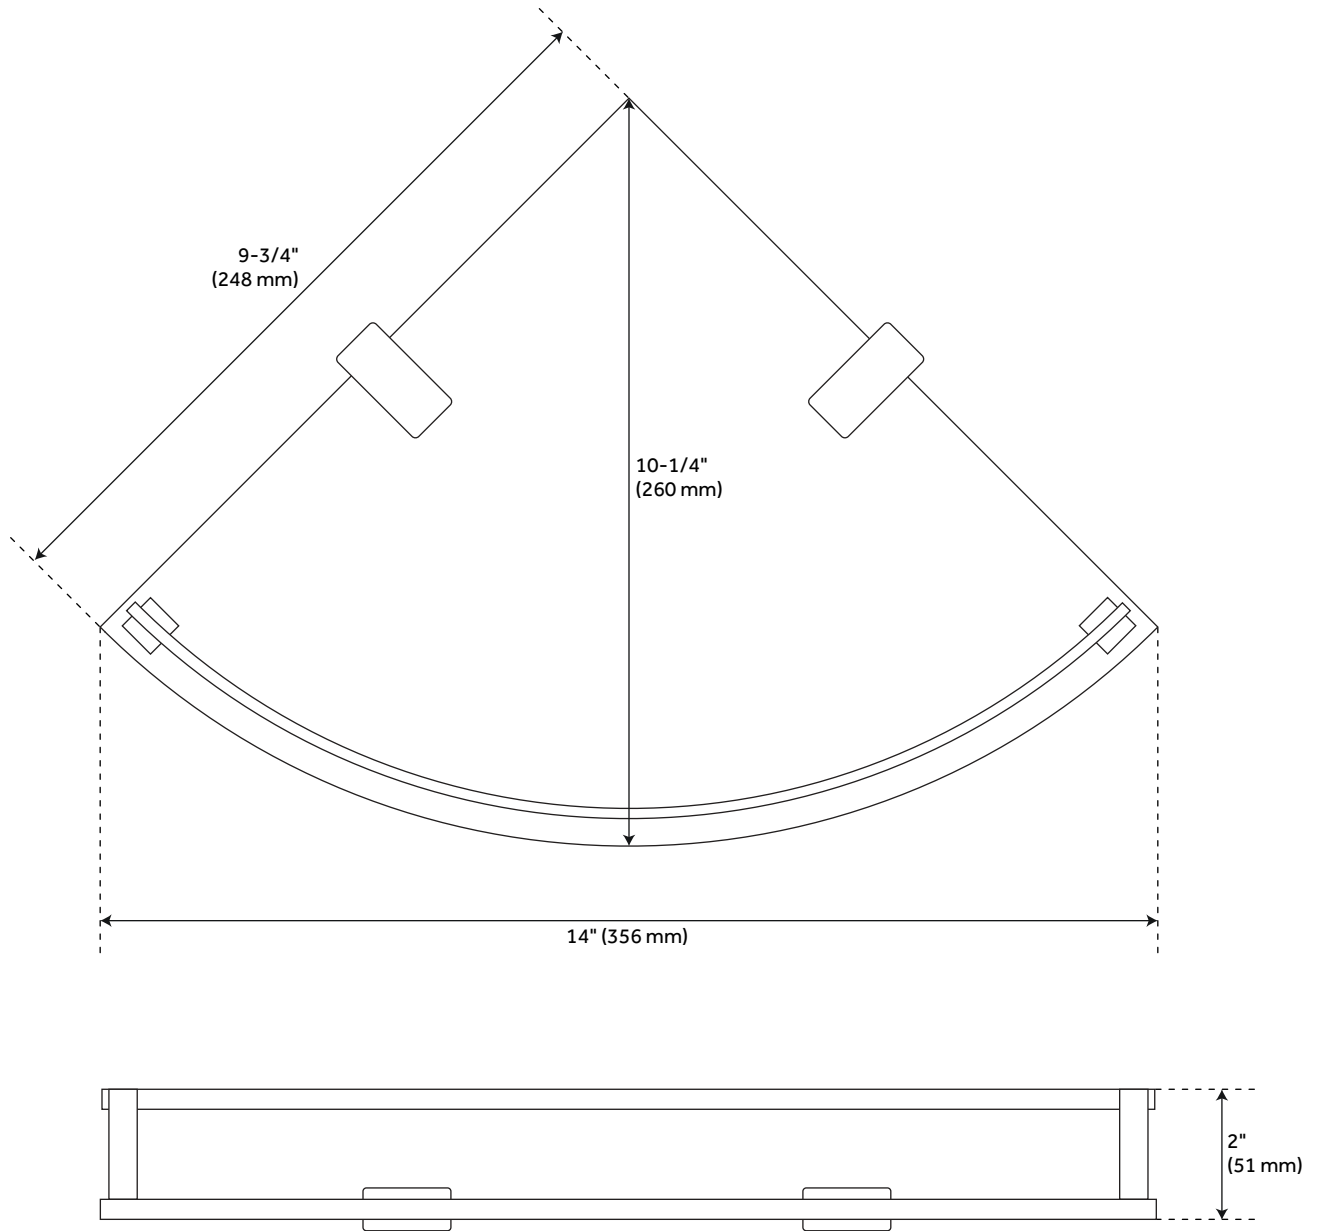

ENGEL TEMPERED GLASS CORNER SHELF

SKU: 916693

Code: SH296090, SH296091, SH296092

FEATURES

Installation Type: Wall Mount

Features: Corner

Design: Modern

Material: Glass

Width: 14"

Height: 2"

Depth: 10-1/4"

Mounting Hardware Included: Yes

Assembly Required: Yes

Number of Shelves: 1

REVISED 4/3/2023

ENGEL TEMPERED GLASS CORNER SHELF

SKU: 916693

Code: SH296090, SH296091, SH296092

ADDITIONAL FEATURES

- Tempered glass shelf with solid brass brackets.
- Extends 10-1/4" from corner.
- Tempered glass is 1/4" thick.
- Mounting hardware included.

REVISED 4/3/2023

ENGEL TEMPERED GLASS CORNER SHELF

SKU: 916693

All dimensions and specifications are nominal and may vary. Use actual products for accuracy in critical situations.