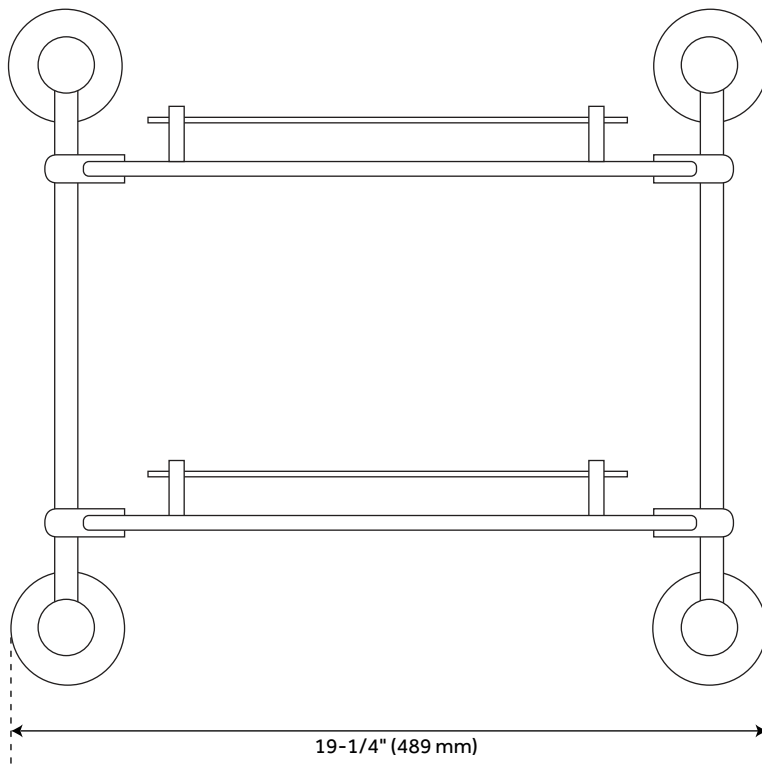

BALLARD TEMPERED GLASS SHELF - TWO SHELVES

SKU: 916696

Code: SH295873, SH295874, SH295875

FEATURES

- Installation Type: Wall Mount
- Design: Traditional
- Material: Glass
- Width: 19-1/4"
- Height: 15-1/8"
- Depth: 4-3/4"
- Mounting Hardware Included: Yes
- Mounting Hardware Concealed: Yes
- Assembly Required: Yes
- Number of Shelves: 2

REVISED 4/3/2023

BALLARD TEMPERED GLASS SHELF - TWO SHELVES

SKU: 916696

Code: SH295873, SH295874, SH295875

ADDITIONAL FEATURES

- Glass shelf is 15-3/4" L x 4-3/4" W (front to back).
- Tempered glass thickness 1/4".

REVISED 4/3/2023

BALLARD TEMPERED GLASS SHELF - TWO SHELVES

SKU: 916696

All dimensions and specifications are nominal and may vary. Use actual products for accuracy in critical situations.