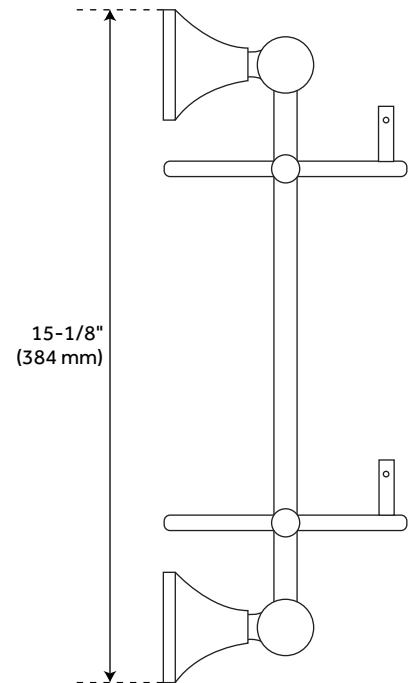

BALLARD TEMPERED GLASS SHELF - TWO SHELVES

SKU: 916696

Code: SH295873, SH295874, SH295875

FEATURES

- Installation Type: Wall Mount
- Design: Traditional
- Material: Glass
- Width: 19-1/4"
- Height: 15-1/8"
- Depth: 4-3/4"
- Mounting Hardware Included: Yes
- Mounting Hardware Concealed: Yes
- Assembly Required: Yes
- Number of Shelves: 2

REVISED 4/3/2023

BALLARD TEMPERED GLASS SHELF - TWO SHELVES

SKU: 916696

Code: SH295873, SH295874, SH295875

ADDITIONAL FEATURES

- Glass shelf is 15-3/4" L x 4-3/4" W (front to back).
- Tempered glass thickness 1/4".

REVISED 4/3/2023

BALLARD TEMPERED GLASS SHELF - TWO SHELVES

SKU: 916696

All dimensions and specifications are nominal and may vary. Use actual products for accuracy in critical situations.