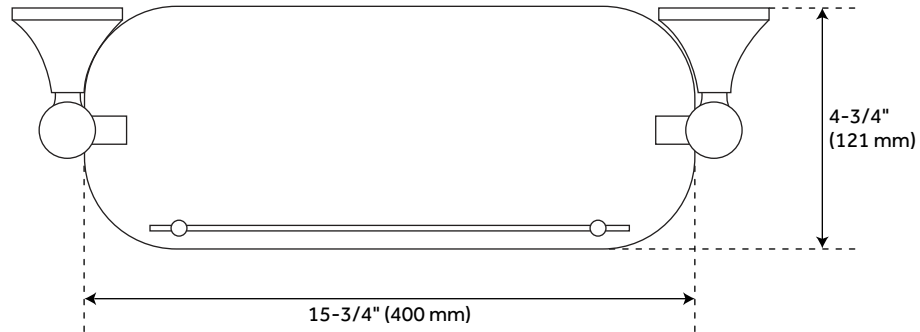

BALLARD TEMPERED GLASS SHELF - TWO SHELVES

SKU: 916696

All dimensions and specifications are nominal and may vary. Use actual products for accuracy in critical situations.