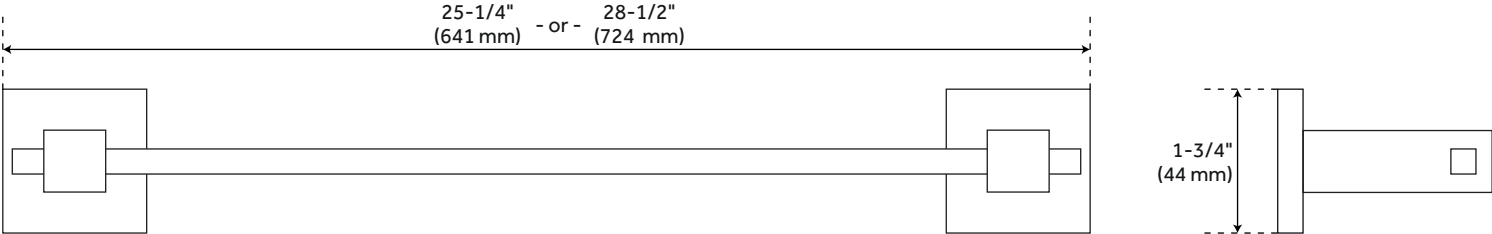

ALBURY TOWEL BAR

SKU: 916703

All dimensions and specifications are nominal and may vary. Use actual products for accuracy in critical situations.