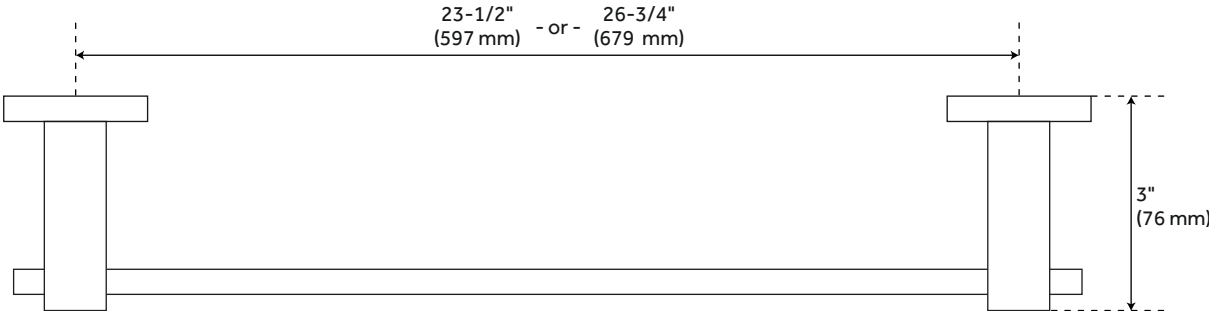

ALBURY TOWEL BAR

SKU: 916703

All dimensions and specifications are nominal and may vary. Use actual products for accuracy in critical situations.