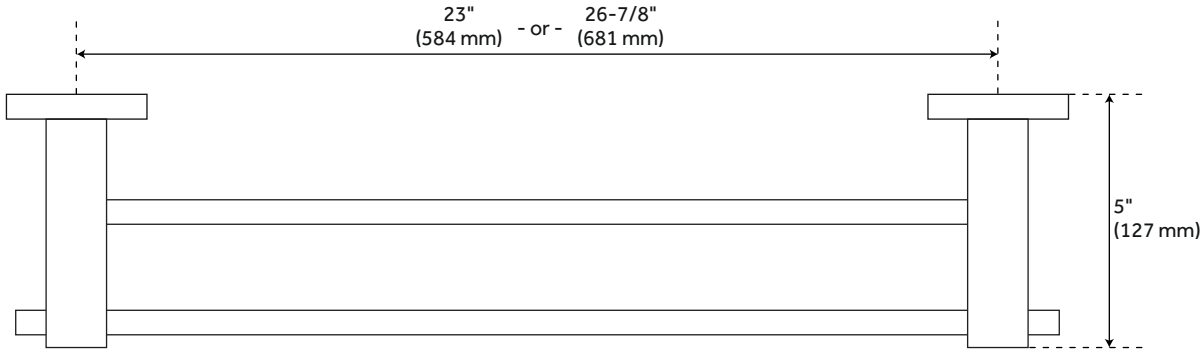

ALBURY DOUBLE TOWEL BAR

SKU: 916704

Code: SH295783, SH295784, SH295787, SH295788

FEATURES

- Installation Type: Wall Mount
- Design: Modern
- Material: Brass
- Height: 1-3/4"
- Depth: 5"
- Base Plate Height: 1-3/4"
- Mounting Hardware Included: Yes
- Assembly Required: No
- Number of Rails: 2

REVISED 4/3/2023

ALBURY DOUBLE TOWEL BAR

SKU: 916704

Code: SH295783, SH295784, SH295787, SH295788

ADDITIONAL FEATURES

- Choose from 24" L or 28" L towel bars.
- 24" bar measures 24-3/4" L overall.
- 28" bar measures 28-5/8" L overall.
- Projects 5" from wall.
- Base plates each measure 1-3/4" L x 1-3/4" W.
- Concealed mounting screws.
- Includes fastening hardware.

REVISED 4/3/2023

ALBURY DOUBLE TOWEL BAR

SKU: 916704

All dimensions and specifications are nominal and may vary. Use actual products for accuracy in critical situations.