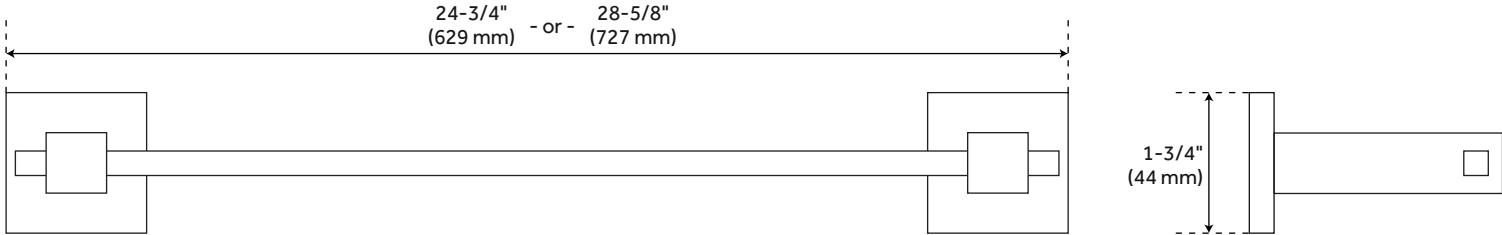

ALBURY DOUBLE TOWEL BAR

SKU: 916704

Code: SH295783, SH295784, SH295787, SH295788

FEATURES

- Installation Type: Wall Mount
- Design: Modern
- Material: Brass
- Height: 1-3/4"
- Depth: 5"
- Base Plate Height: 1-3/4"
- Mounting Hardware Included: Yes
- Assembly Required: No
- Number of Rails: 2

REVISED 4/3/2023

ALBURY DOUBLE TOWEL BAR

SKU: 916704

Code: SH295783, SH295784, SH295787, SH295788

ADDITIONAL FEATURES

- Choose from 24" L or 28" L towel bars.
- 24" bar measures 24-3/4" L overall.
- 28" bar measures 28-5/8" L overall.
- Projects 5" from wall.
- Base plates each measure 1-3/4" L x 1-3/4" W.
- Concealed mounting screws.
- Includes fastening hardware.

REVISED 4/3/2023

ALBURY DOUBLE TOWEL BAR

SKU: 916704

All dimensions and specifications are nominal and may vary. Use actual products for accuracy in critical situations.