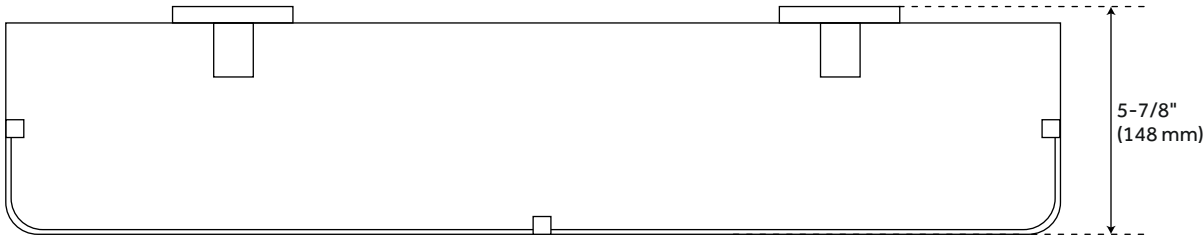

Height: 2-3/8"

Depth: 5-7/8"

Mounting Hardware Included: Yes

Mounting Hardware Concealed: Yes

Assembly Required: Yes

Number of Shelves: 1

REVISED 4/3/2023

ALBURY TEMPERED GLASS SHELF

SKU: 916705

Code: SH295795, SH295796, SH295797

ADDITIONAL FEATURES

- Mounting brackets are adjustable to desired width.
- Tempered glass thickness 1/4".

REVISED 4/3/2023

ALBURY TEMPERED GLASS SHELF

SKU: 916705

All dimensions and specifications are nominal and may vary. Use actual products for accuracy in critical situations.