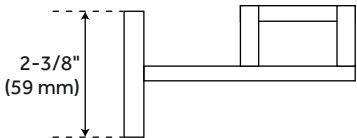

Height: 2-3/8"

Depth: 5-7/8"

Mounting Hardware Included: Yes

Mounting Hardware Concealed: Yes

Assembly Required: Yes

Number of Shelves: 1

REVISED 4/3/2023

ALBURY TEMPERED GLASS SHELF

SKU: 916705

Code: SH295795, SH295796, SH295797

ADDITIONAL FEATURES

- Mounting brackets are adjustable to desired width.
- Tempered glass thickness 1/4".

REVISED 4/3/2023

ALBURY TEMPERED GLASS SHELF

SKU: 916705

All dimensions and specifications are nominal and may vary. Use actual products for accuracy in critical situations.