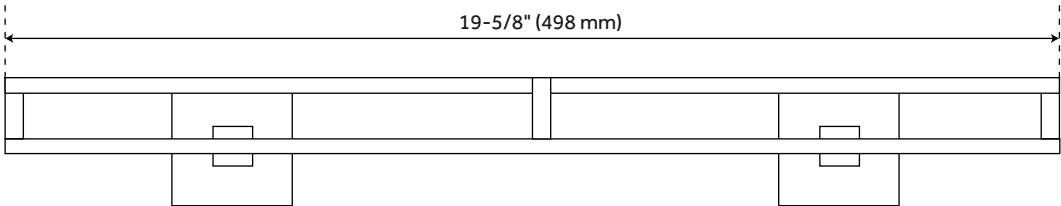

Height: 2-3/8"

Depth: 5-7/8"

Mounting Hardware Included: Yes

Mounting Hardware Concealed: Yes

Assembly Required: Yes

Number of Shelves: 1

REVISED 4/3/2023

ALBURY TEMPERED GLASS SHELF

SKU: 916705

Code: SH295795, SH295796, SH295797

ADDITIONAL FEATURES

- Mounting brackets are adjustable to desired width.
- Tempered glass thickness 1/4".

REVISED 4/3/2023

ALBURY TEMPERED GLASS SHELF

SKU: 916705

All dimensions and specifications are nominal and may vary. Use actual products for accuracy in critical situations.