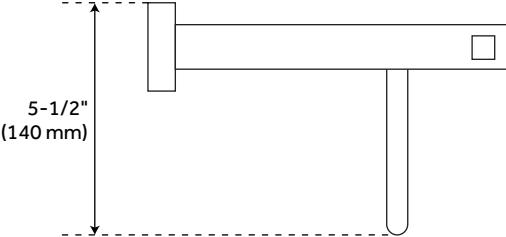

Width: 8-5/8"

Height: 5-1/2"

Mounting Hardware Included: Yes

Assembly Required: No

Number of Rails: 1

REVISED 4/3/2023

ALBURY TOWEL RACK

SKU: 916706

Code: SH295799, SH295800, SH295801

ADDITIONAL FEATURES

- Includes fastening hardware.

REVISED 4/3/2023

ALBURY TOWEL RACK

SKU: 916706

All dimensions and specifications are nominal and may vary. Use actual products for accuracy in critical situations.