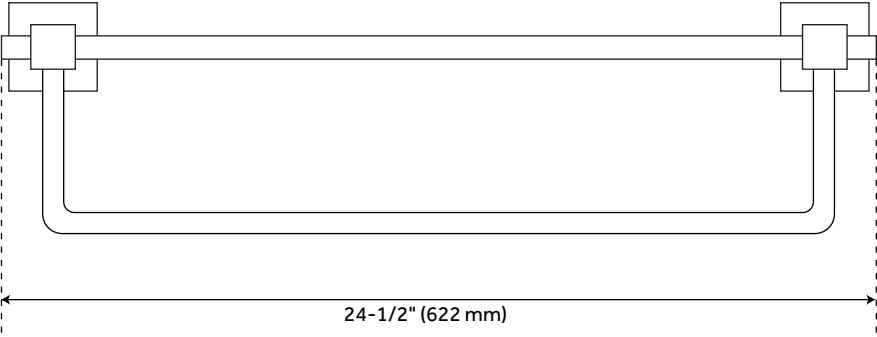

Width: 8-5/8"

Height: 5-1/2"

Mounting Hardware Included: Yes

Assembly Required: No

Number of Rails: 1

REVISED 4/3/2023

ALBURY TOWEL RACK

SKU: 916706

Code: SH295799, SH295800, SH295801

ADDITIONAL FEATURES

- Includes fastening hardware.

REVISED 4/3/2023

ALBURY TOWEL RACK

SKU: 916706

All dimensions and specifications are nominal and may vary. Use actual products for accuracy in critical situations.