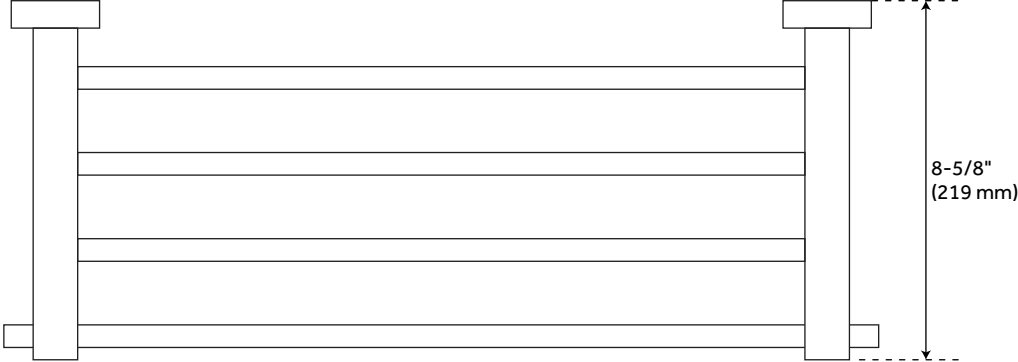

Width: 8-5/8"

Height: 5-1/2"

Mounting Hardware Included: Yes

Assembly Required: No

Number of Rails: 1

REVISED 4/3/2023

ALBURY TOWEL RACK

SKU: 916706

Code: SH295799, SH295800, SH295801

ADDITIONAL FEATURES

- Includes fastening hardware.

REVISED 4/3/2023

ALBURY TOWEL RACK

SKU: 916706

All dimensions and specifications are nominal and may vary. Use actual products for accuracy in critical situations.