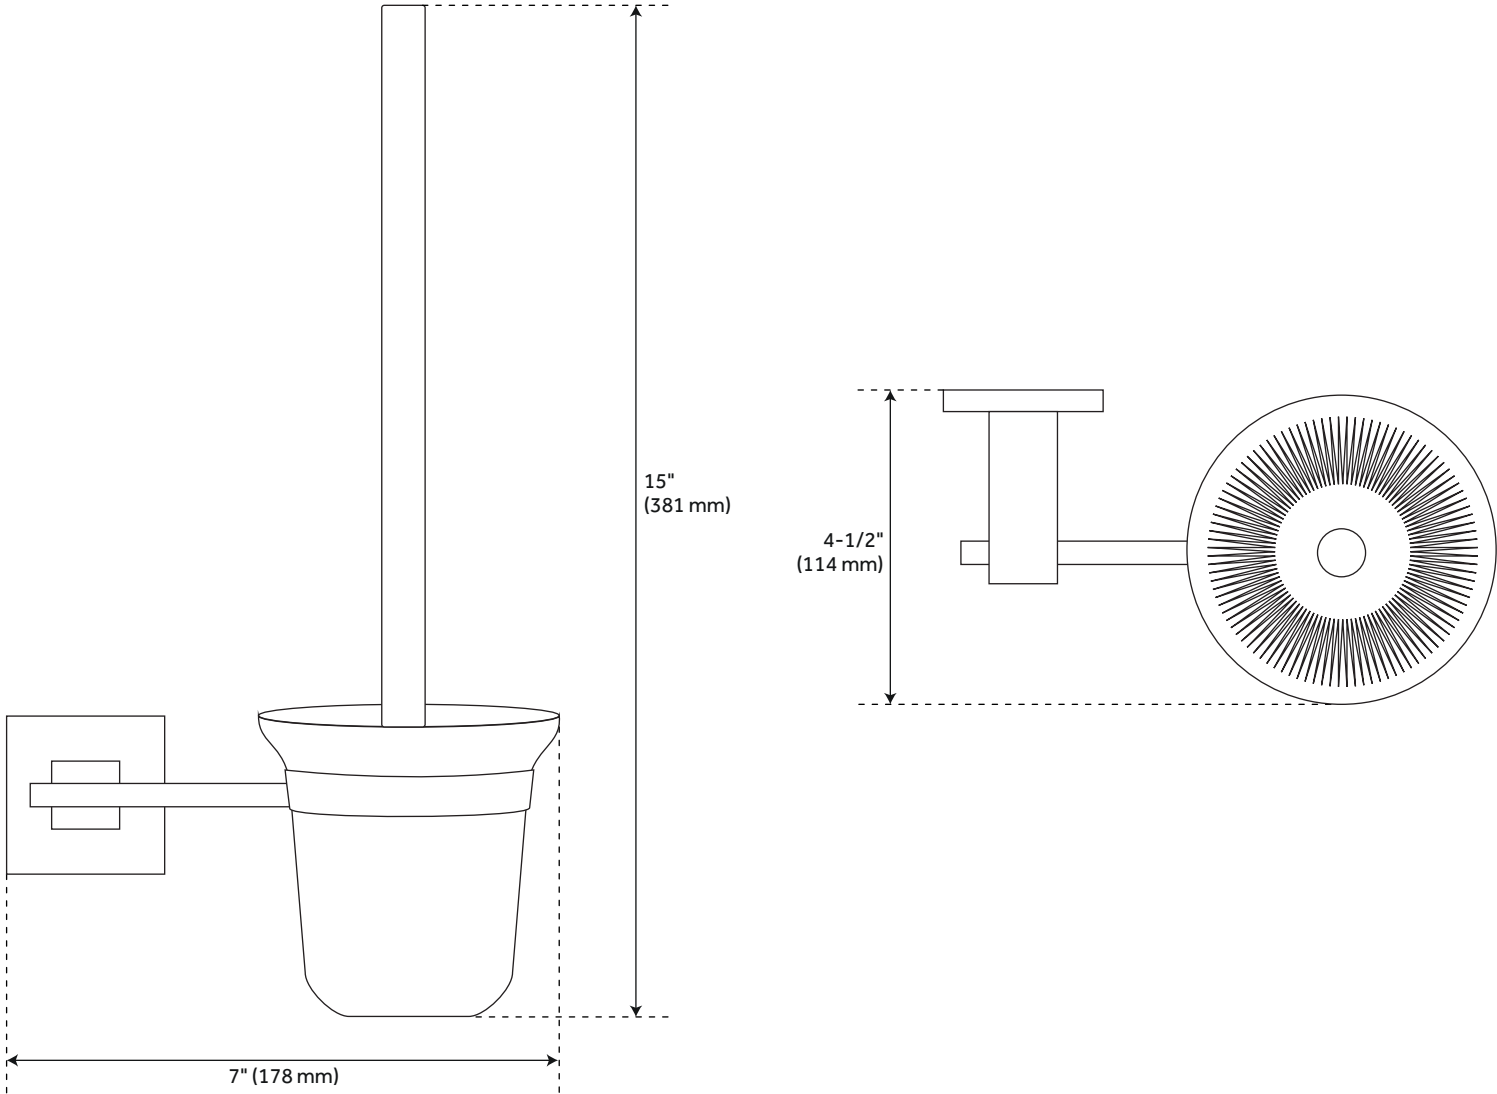

ALBURY WALL-MOUNT TOILET BRUSH HOLDER

SKU: 916724

Code: SH295803, SH295804

FEATURES

Installation Type: Wall Mount

Design: Modern

Material: Brass

Length: 7"

Width: 4-1/2"

Height: 15"

Assembly Required: No

ASSE 1016 Type P/T

REVISED 4/3/2023

ALBURY WALL-MOUNT TOILET BRUSH HOLDER

SKU: 916724

Code: SH295803, SH295804

ADDITIONAL FEATURES

- Toilet brush included.

REVISED 4/3/2023

ALBURY WALL-MOUNT TOILET BRUSH HOLDER

SKU: 916724

All dimensions and specifications are nominal and may vary. Use actual products for accuracy in critical situations.