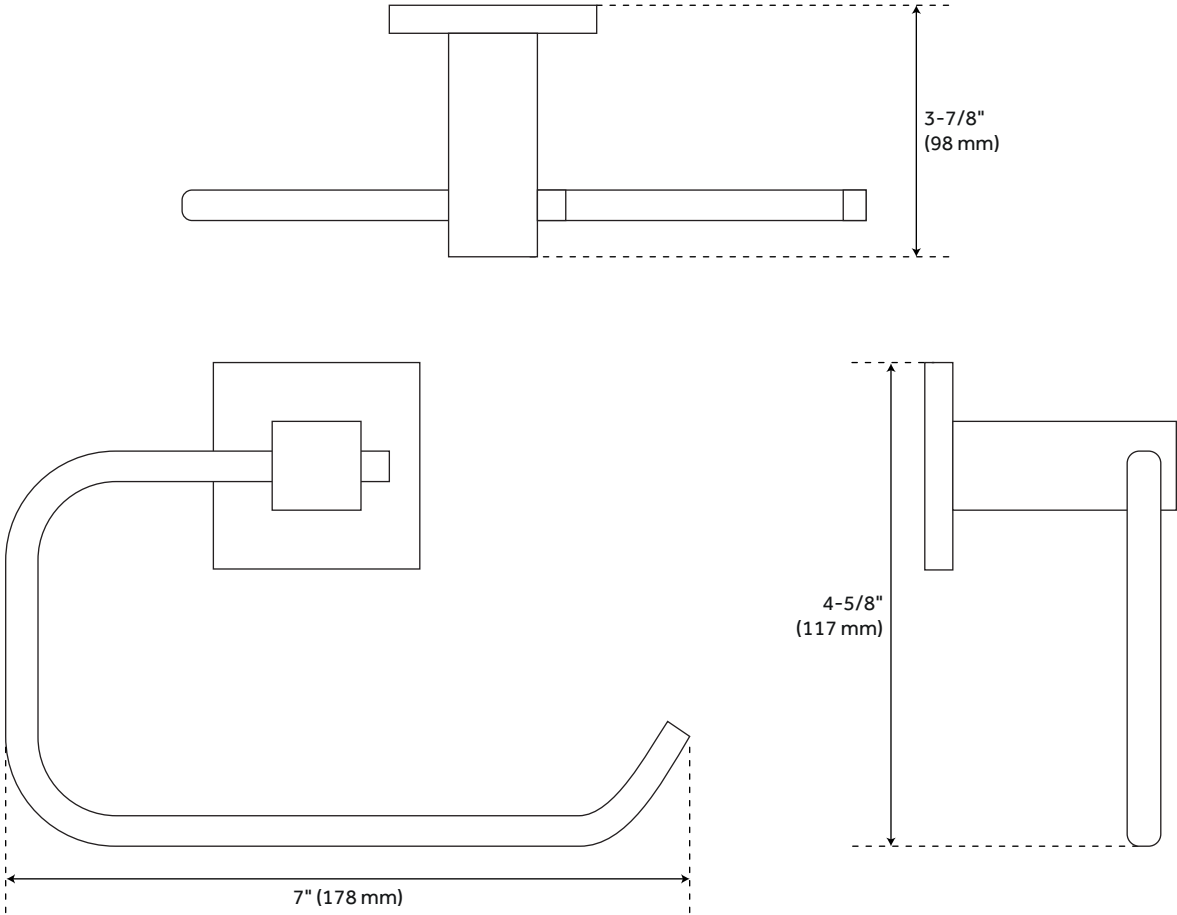

ALBURY TOILET PAPER HOLDER

SKU: 916726

Code: SH295811, SH295812, SH295813

FEATURES

Installation Type: Wall Mount

Design: Modern

Material: Brass

Length: 7"

Width: 3-7/8"

Height: 4-5/8"

Assembly Required: No

REVISED 4/3/2023

ALBURY TOILET PAPER HOLDER

SKU: 916726

Code: SH295811, SH295812, SH295813

ADDITIONAL FEATURES

- Made of solid brass.
- Concealed mounting screws.
- Includes fastening hardware.

REVISED 4/3/2023

ALBURY TOILET PAPER HOLDER

SKU: 916726

All dimensions and specifications are nominal and may vary. Use actual products for accuracy in critical situations.