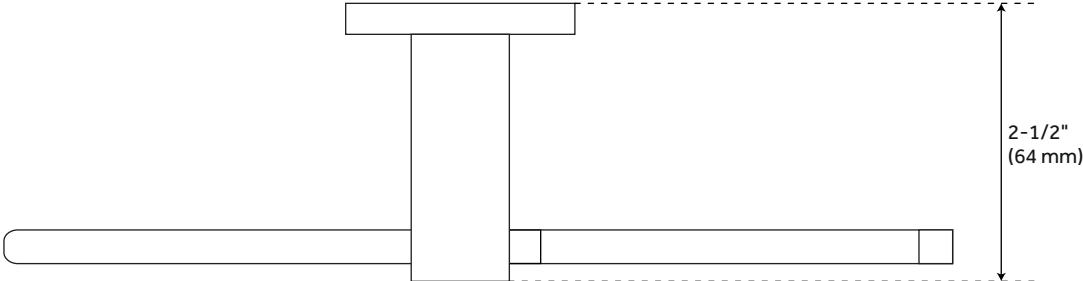

ALBURY TOWEL RING

SKU: 916727

All dimensions and specifications are nominal and may vary. Use actual products for accuracy in critical situations.