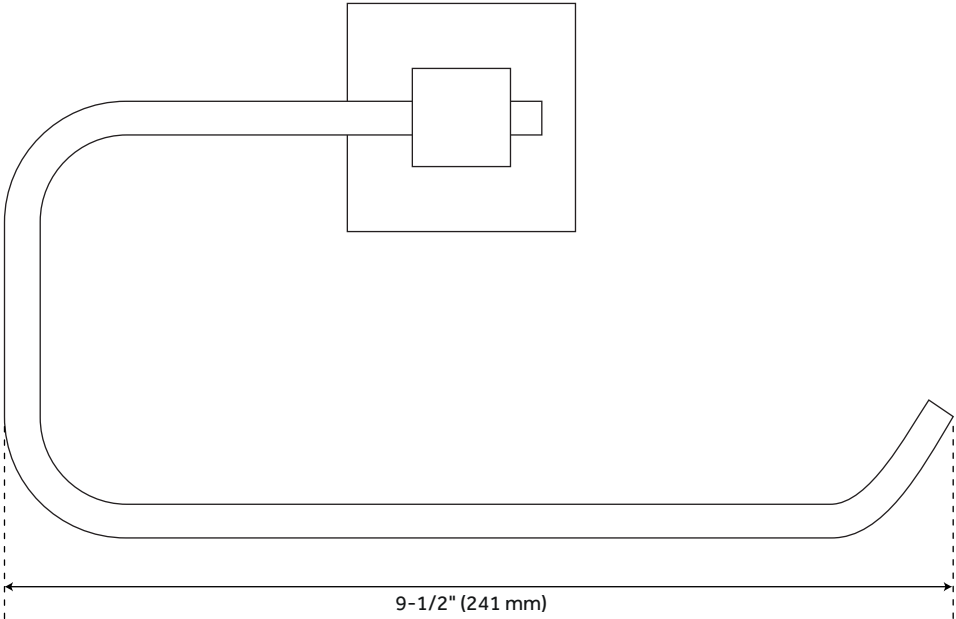

ALBURY TOWEL RING

SKU: 916727

All dimensions and specifications are nominal and may vary. Use actual products for accuracy in critical situations.