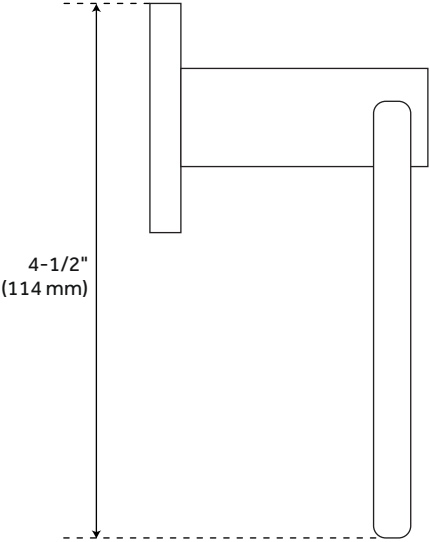

ALBURY TOWEL RING

SKU: 916727

All dimensions and specifications are nominal and may vary. Use actual products for accuracy in critical situations.