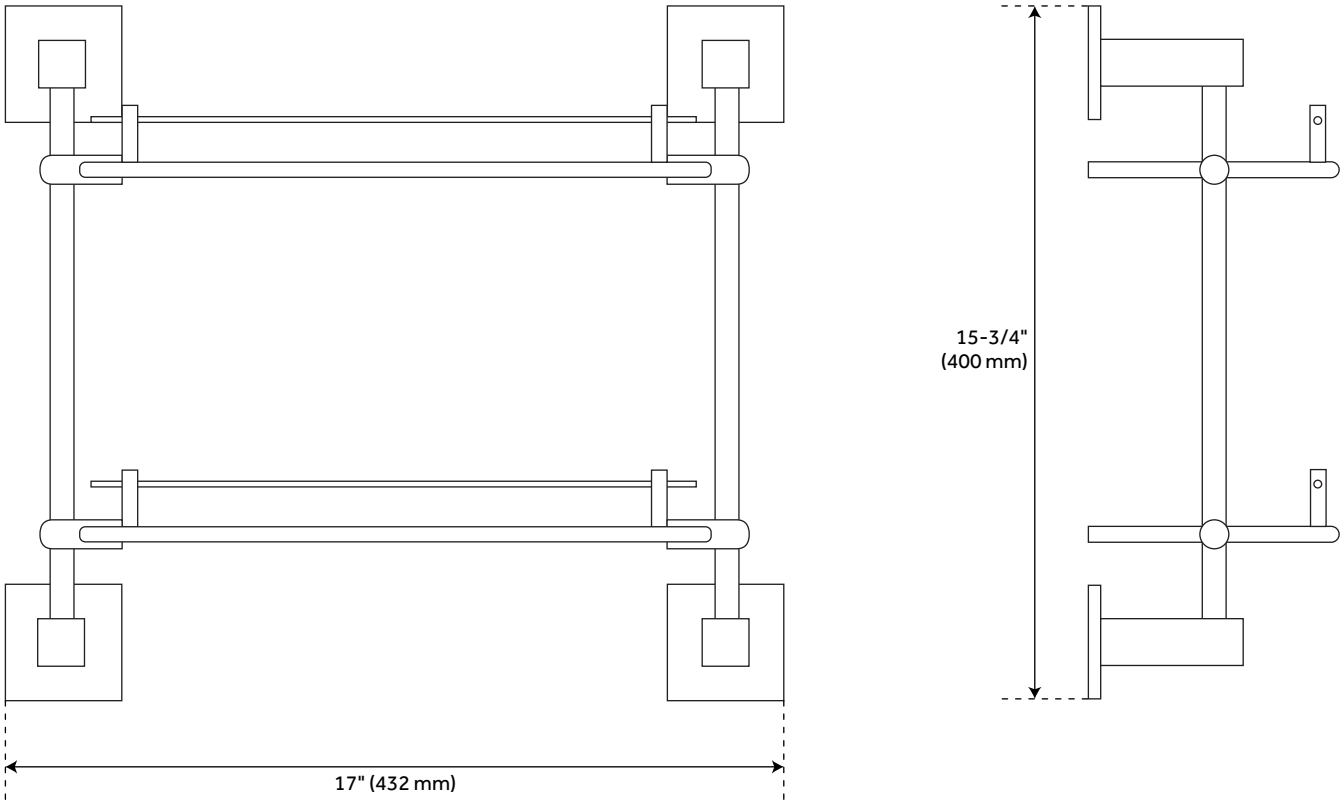

ALBURY TEMPERED GLASS SHELF - TWO SHELVES

SKU: 916728

Code: SH295819, SH295820

FEATURES

Installation Type: Wall Mount

Design: Modern

Material: Glass

Width: 17"

Height: 15-3/4"

Depth: 5-1/8"

Mounting Hardware Included: Yes

Mounting Hardware Concealed: Yes

Assembly Required: Yes

Number of Shelves: 2

REVISED 4/3/2023

ALBURY TEMPERED GLASS SHELF - TWO SHELVES

SKU: 916728

Code: SH295819, SH295820

ADDITIONAL FEATURES

- Glass shelf is 14" L x 5-1/8" W (front to back).
- Tempered glass thickness 1/4".

REVISED 4/3/2023

ALBURY TEMPERED GLASS SHELF - TWO SHELVES

SKU: 916728

All dimensions and specifications are nominal and may vary. Use actual products for accuracy in critical situations.