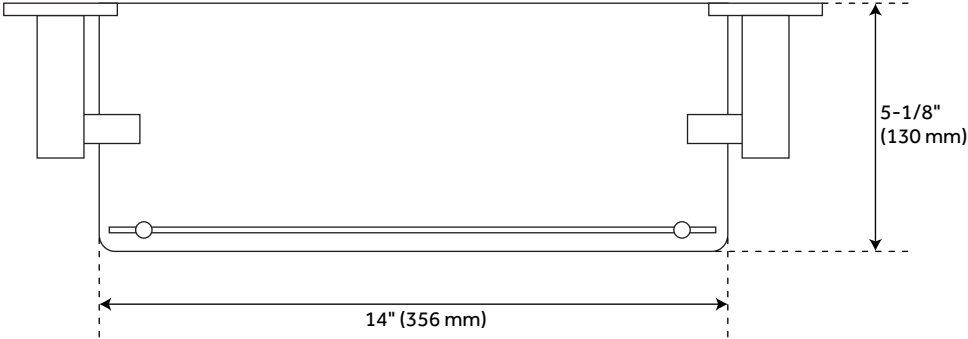

Height: 15-3/4"

Depth: 5-1/8"

Mounting Hardware Included: Yes

Mounting Hardware Concealed: Yes

Assembly Required: Yes

Number of Shelves: 2

REVISED 4/3/2023

ALBURY TEMPERED GLASS SHELF - TWO SHELVES

SKU: 916728

Code: SH295819, SH295820

ADDITIONAL FEATURES

- Glass shelf is 14" L x 5-1/8" W (front to back).
- Tempered glass thickness 1/4".

REVISED 4/3/2023

ALBURY TEMPERED GLASS SHELF - TWO SHELVES

SKU: 916728

All dimensions and specifications are nominal and may vary. Use actual products for accuracy in critical situations.