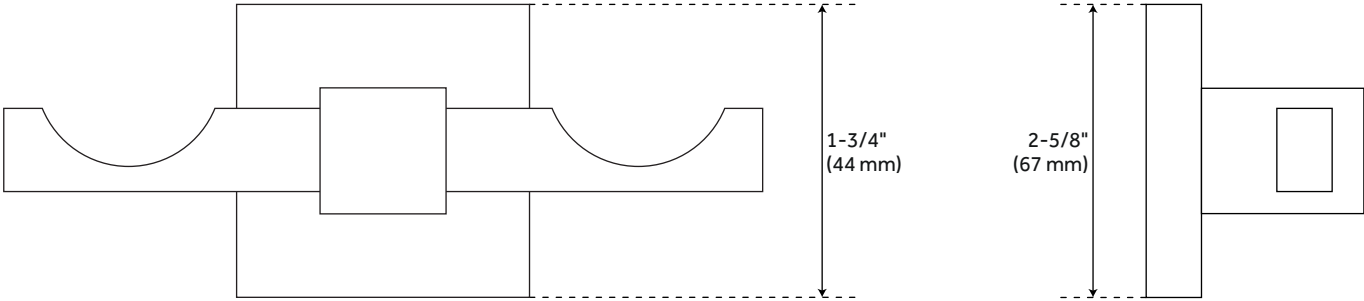

ALBURY DOUBLE ROBE HOOK

SKU: 916729

Code: SH295823, SH295824, SH295825

FEATURES

- Installation Type: Wall Mount
- Design: Modern
- Material: Brass
- Length: 3-3/4"
- Width: 2-5/8"
- Height: 1-3/4"
- Base Plate Height: 1-3/4"
- Mounting Hardware Included: Yes
- Mounting Hardware Concealed: Yes

REVISED 4/3/2023

ALBURY DOUBLE ROBE HOOK

SKU: 916729

Code: SH295823, SH295824, SH295825

ADDITIONAL FEATURES

REVISED 4/3/2023

ALBURY DOUBLE ROBE HOOK

SKU: 916729

All dimensions and specifications are nominal and may vary. Use actual products for accuracy in critical situations.