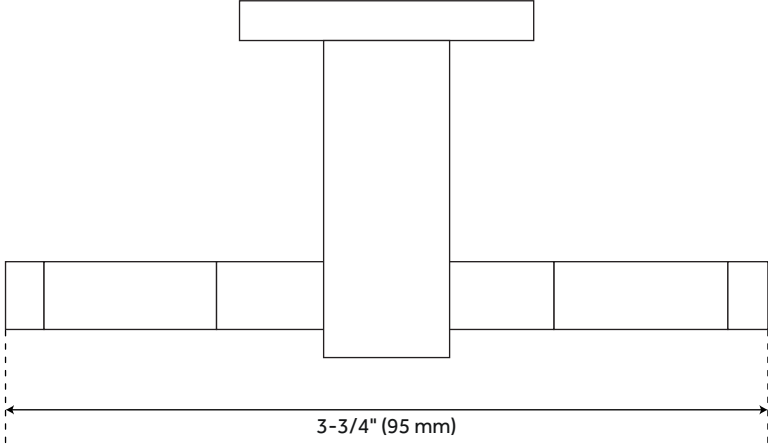

ALBURY DOUBLE ROBE HOOK

SKU: 916729

Code: SH295823, SH295824, SH295825

FEATURES

- Installation Type: Wall Mount
- Design: Modern
- Material: Brass
- Length: 3-3/4"
- Width: 2-5/8"
- Height: 1-3/4"
- Base Plate Height: 1-3/4"
- Mounting Hardware Included: Yes
- Mounting Hardware Concealed: Yes

REVISED 4/3/2023

ALBURY DOUBLE ROBE HOOK

SKU: 916729

Code: SH295823, SH295824, SH295825

ADDITIONAL FEATURES

REVISED 4/3/2023

ALBURY DOUBLE ROBE HOOK

SKU: 916729

All dimensions and specifications are nominal and may vary. Use actual products for accuracy in critical situations.