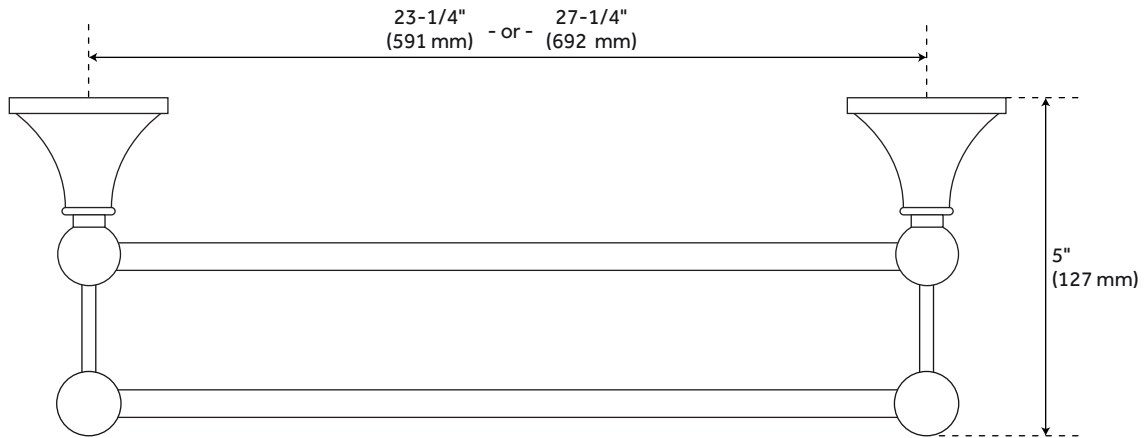

BALLARD DOUBLE TOWEL BAR

SKU: 916731

Code: SH295839, SH295840, SH295841, SH295843, SH295844, SH295845

FEATURES

Installation Type: Wall Mount

Design: Traditional

Material: Brass/Zinc

Height: 2-1/4"

Depth: 5"

Base Plate Height: 2-1/4"

Mounting Hardware Included: Yes

Number of Rails: 2

REVISED 4/3/2023

BALLARD DOUBLE TOWEL BAR

SKU: 916731

Code: SH295839, SH295840, SH295841, SH295843, SH295844, SH295845

ADDITIONAL FEATURES

- Choose from 24" L or 28" L towel bars.
- 24" bar measures 25-1/2" L overall.
- 28" bar measures 29-1/2" L overall.
- Projects 5" from wall.
- Each rod measures 5/8" diameter.
- Base plates each measure 2-1/4" diameter.
- Concealed mounting screws.
- Includes fastening hardware.

REVISED 4/3/2023

BALLARD DOUBLE TOWEL BAR

SKU: 916731

All dimensions and specifications are nominal and may vary. Use actual products for accuracy in critical situations.