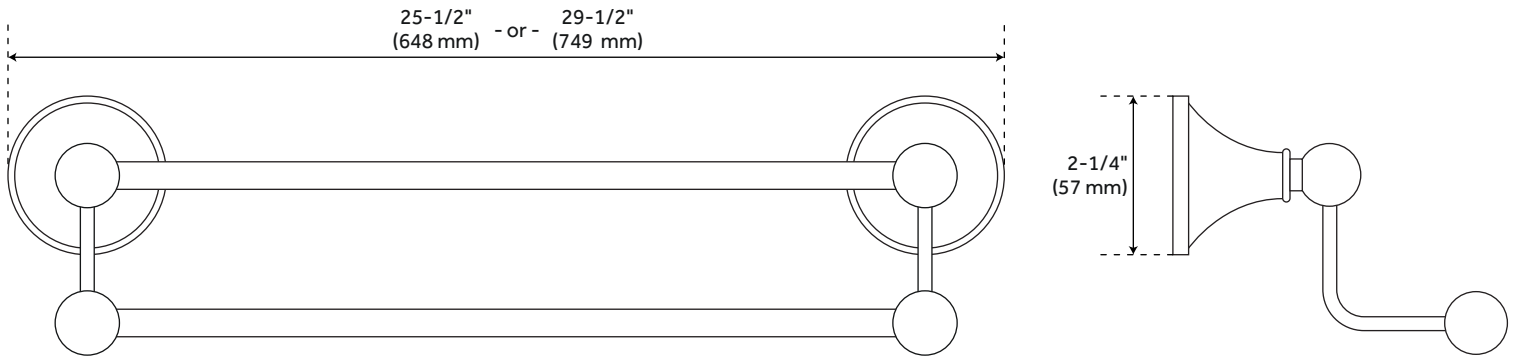

BALLARD DOUBLE TOWEL BAR

SKU: 916731

Code: SH295839, SH295840, SH295841, SH295843, SH295844, SH295845

FEATURES

Installation Type: Wall Mount

Design: Traditional

Material: Brass/Zinc

Height: 2-1/4"

Depth: 5"

Base Plate Height: 2-1/4"

Mounting Hardware Included: Yes

Number of Rails: 2

REVISED 4/3/2023

BALLARD DOUBLE TOWEL BAR

SKU: 916731

Code: SH295839, SH295840, SH295841, SH295843, SH295844, SH295845

ADDITIONAL FEATURES

- Choose from 24" L or 28" L towel bars.
- 24" bar measures 25-1/2" L overall.
- 28" bar measures 29-1/2" L overall.
- Projects 5" from wall.
- Each rod measures 5/8" diameter.
- Base plates each measure 2-1/4" diameter.
- Concealed mounting screws.
- Includes fastening hardware.

REVISED 4/3/2023

BALLARD DOUBLE TOWEL BAR

SKU: 916731

All dimensions and specifications are nominal and may vary. Use actual products for accuracy in critical situations.