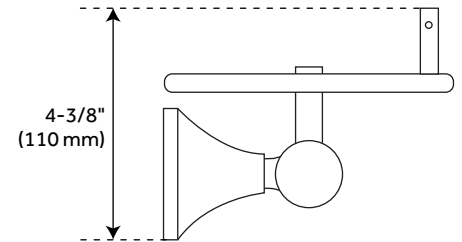

BALLARD TEMPERED GLASS SHELF

SKU: 916732

Code: SH295849, SH295847, SH295848

FEATURES

Installation Type: Wall Mount

Design: Traditional

Material: Glass

Width: 23-3/4"

Height: 4-3/8"

Depth: 6"

Mounting Hardware Included: Yes

Mounting Hardware Concealed: Yes

Assembly Required: Yes

Number of Shelves: 1

REVISED 4/3/2023

BALLARD TEMPERED GLASS SHELF

SKU: 916732

Code: SH295849, SH295847, SH295848

ADDITIONAL FEATURES

- Tempered glass thickness 1/4".

REVISED 4/3/2023

BALLARD TEMPERED GLASS SHELF

SKU: 916732

All dimensions and specifications are nominal and may vary. Use actual products for accuracy in critical situations.