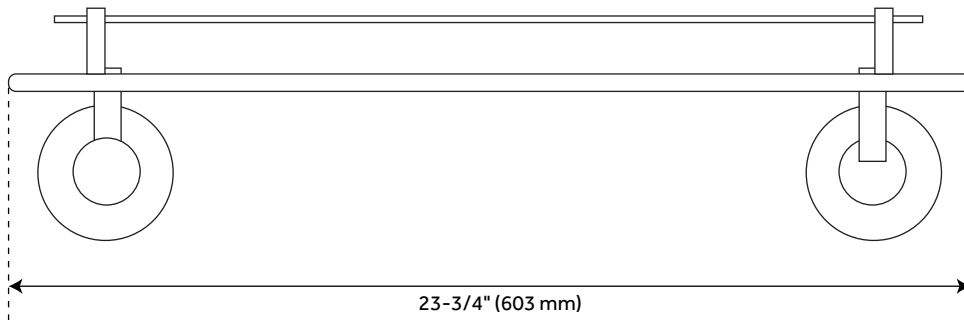

BALLARD TEMPERED GLASS SHELF

SKU: 916732

Code: SH295849, SH295847, SH295848

FEATURES

Installation Type: Wall Mount

Design: Traditional

Material: Glass

Width: 23-3/4"

Height: 4-3/8"

Depth: 6"

Mounting Hardware Included: Yes

Mounting Hardware Concealed: Yes

Assembly Required: Yes

Number of Shelves: 1

REVISED 4/3/2023

BALLARD TEMPERED GLASS SHELF

SKU: 916732

Code: SH295849, SH295847, SH295848

ADDITIONAL FEATURES

- Tempered glass thickness 1/4".

REVISED 4/3/2023

BALLARD TEMPERED GLASS SHELF

SKU: 916732

All dimensions and specifications are nominal and may vary. Use actual products for accuracy in critical situations.