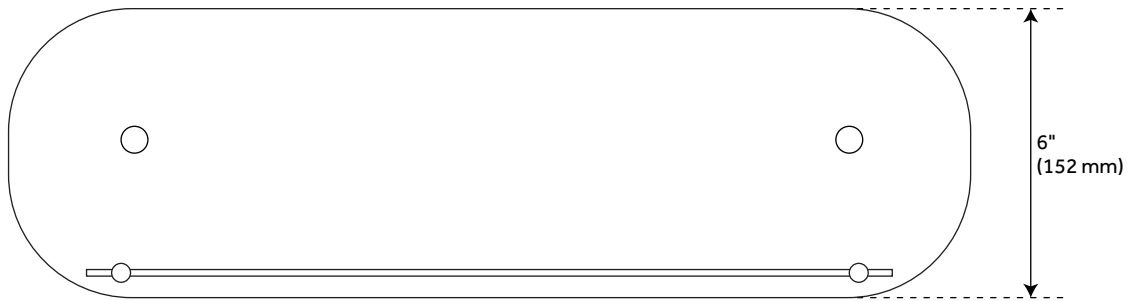

BALLARD TEMPERED GLASS SHELF

SKU: 916732

Code: SH295849, SH295847, SH295848

FEATURES

Installation Type: Wall Mount

Design: Traditional

Material: Glass

Width: 23-3/4"

Height: 4-3/8"

Depth: 6"

Mounting Hardware Included: Yes

Mounting Hardware Concealed: Yes

Assembly Required: Yes

Number of Shelves: 1

REVISED 4/3/2023

BALLARD TEMPERED GLASS SHELF

SKU: 916732

Code: SH295849, SH295847, SH295848

ADDITIONAL FEATURES

- Tempered glass thickness 1/4".

REVISED 4/3/2023

BALLARD TEMPERED GLASS SHELF

SKU: 916732

All dimensions and specifications are nominal and may vary. Use actual products for accuracy in critical situations.