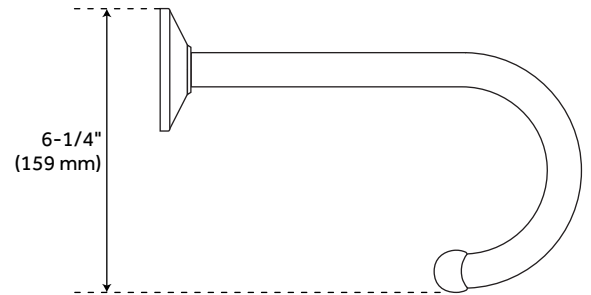

Width: 10-3/4"

Height: 6-1/4"

Mounting Hardware Included: Yes

Assembly Required: No

Number of Rails: 1

REVISED 4/3/2023

BALLARD TOWEL RACK

SKU: 916733

Code: SH295851, SH295852

ADDITIONAL FEATURES

- Includes fastening hardware.

REVISED 4/3/2023

BALLARD TOWEL RACK

SKU: 916733

All dimensions and specifications are nominal and may vary. Use actual products for accuracy in critical situations.