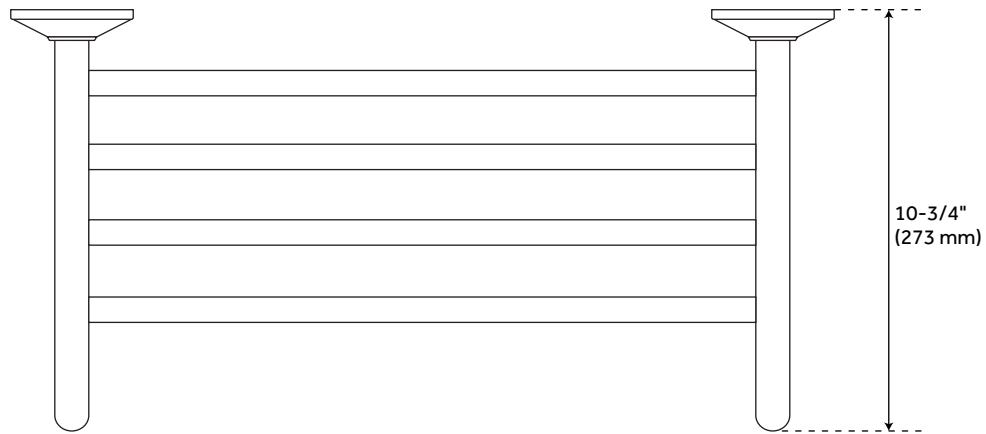

Width: 10-3/4"

Height: 6-1/4"

Mounting Hardware Included: Yes

Assembly Required: No

Number of Rails: 1

REVISED 4/3/2023

BALLARD TOWEL RACK

SKU: 916733

Code: SH295851, SH295852

ADDITIONAL FEATURES

- Includes fastening hardware.

REVISED 4/3/2023

BALLARD TOWEL RACK

SKU: 916733

All dimensions and specifications are nominal and may vary. Use actual products for accuracy in critical situations.