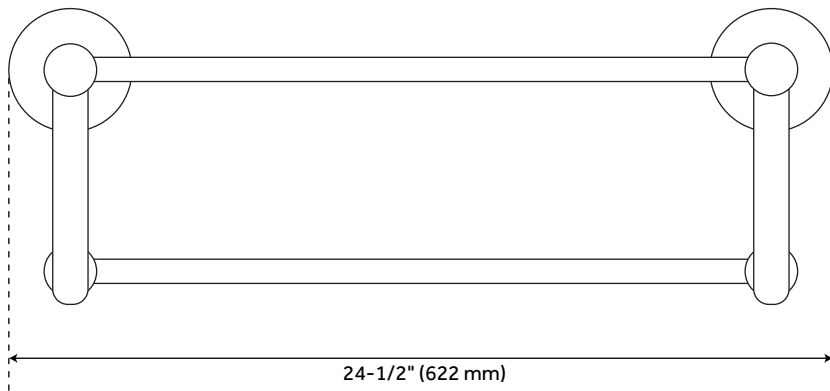

BALLARD TOWEL RACK

SKU: 916733

Code: SH295851, SH295852

FEATURES

Installation Type: Wall Mount

Design: Traditional

Material: Brass/Zinc

Length: 24-1/2"

Width: 10-3/4"

Height: 6-1/4"

Mounting Hardware Included: Yes

Assembly Required: No

Number of Rails: 1

REVISED 4/3/2023

BALLARD TOWEL RACK

SKU: 916733

Code: SH295851, SH295852

ADDITIONAL FEATURES

- Includes fastening hardware.

REVISED 4/3/2023

BALLARD TOWEL RACK

SKU: 916733

All dimensions and specifications are nominal and may vary. Use actual products for accuracy in critical situations.