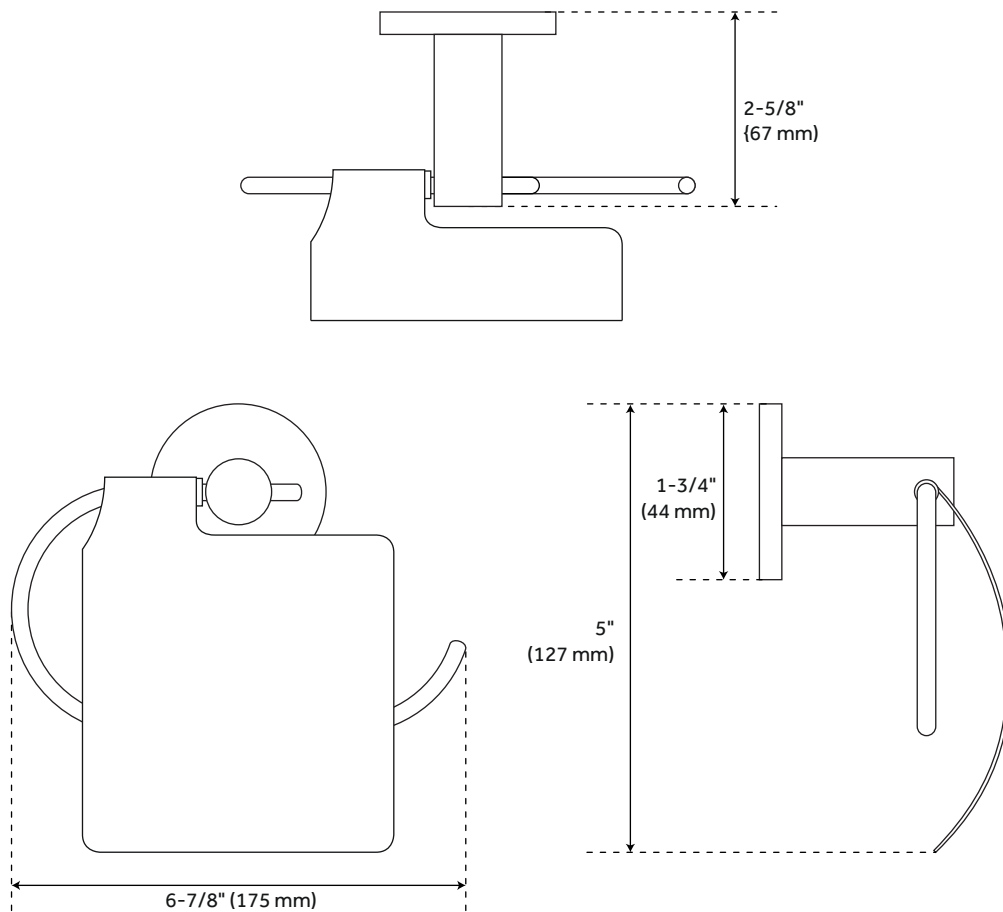

CEELEY TOILET PAPER HOLDER

SKU: 916736

All dimensions and specifications are nominal and may vary. Use actual products for accuracy in critical situations.