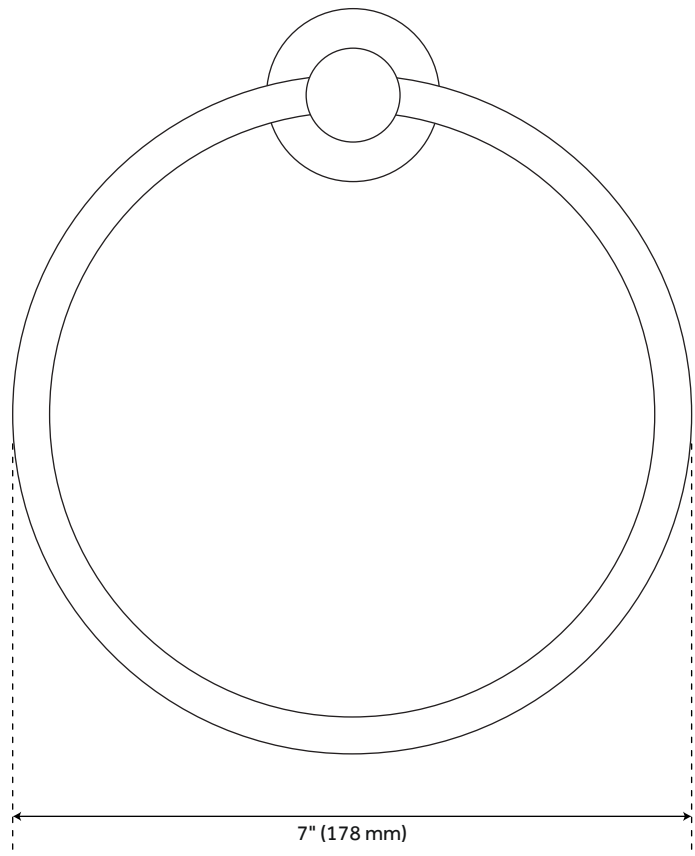

CEELEY TOWEL RING

SKU: 916737

Code: SH296462, SH296463, SH296464

FEATURES

Installation Type: Wall Mount

Design: Modern

Material: Brass/Zinc

Length: 7"

Width: 7"

Depth: 2-1/2"

Base Plate Height: 1-3/4"

Mounting Hardware Included: Yes

Assembly Required: No

REVISED 4/3/2023

CEELEY TOWEL RING

SKU: 916737

Code: SH296462, SH296463, SH296464

ADDITIONAL FEATURES

- Decorative baseplate measures 1-3/4" diameter.
- 2-1/2" extension from wall.
- Concealed mounting screws.
- Includes fastening hardware.

REVISED 4/3/2023

CEELEY TOWEL RING

SKU: 916737

All dimensions and specifications are nominal and may vary. Use actual products for accuracy in critical situations.