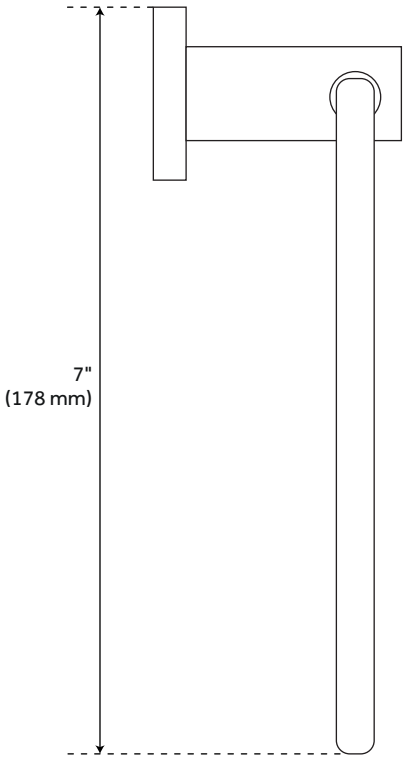

CEELEY TOWEL RING

SKU: 916737

Code: SH296462, SH296463, SH296464

FEATURES

Installation Type: Wall Mount

Design: Modern

Material: Brass/Zinc

Length: 7"

Width: 7"

Depth: 2-1/2"

Base Plate Height: 1-3/4"

Mounting Hardware Included: Yes

Assembly Required: No

REVISED 4/3/2023

CEELEY TOWEL RING

SKU: 916737

Code: SH296462, SH296463, SH296464

ADDITIONAL FEATURES

- Decorative baseplate measures 1-3/4" diameter.
- 2-1/2" extension from wall.
- Concealed mounting screws.
- Includes fastening hardware.

REVISED 4/3/2023

CEELEY TOWEL RING

SKU: 916737

All dimensions and specifications are nominal and may vary. Use actual products for accuracy in critical situations.