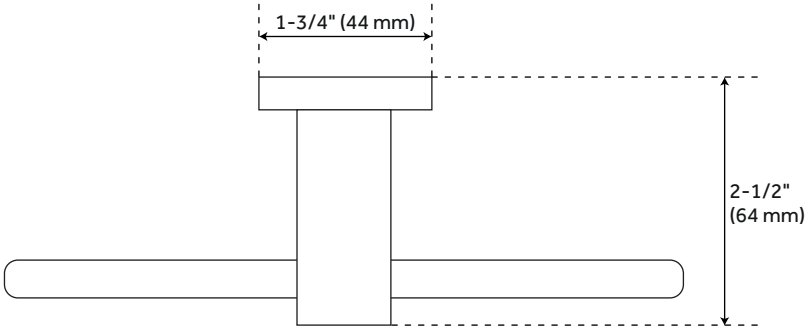

CEELEY TOWEL RING

SKU: 916737

All dimensions and specifications are nominal and may vary. Use actual products for accuracy in critical situations.