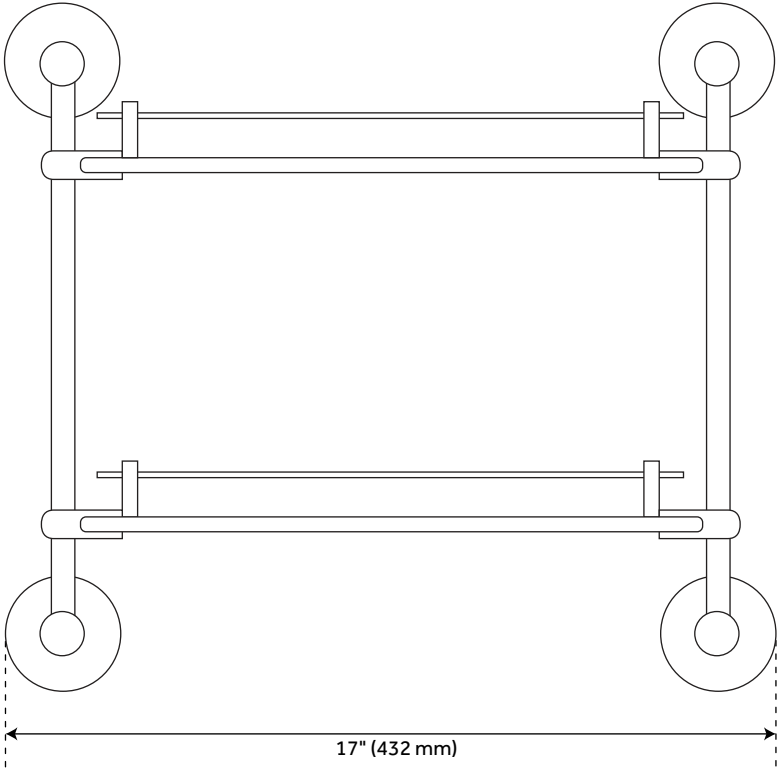

CEELEY TEMPERED GLASS SHELF - TWO SHELVES

SKU: 916738

All dimensions and specifications are nominal and may vary. Use actual products for accuracy in critical situations.