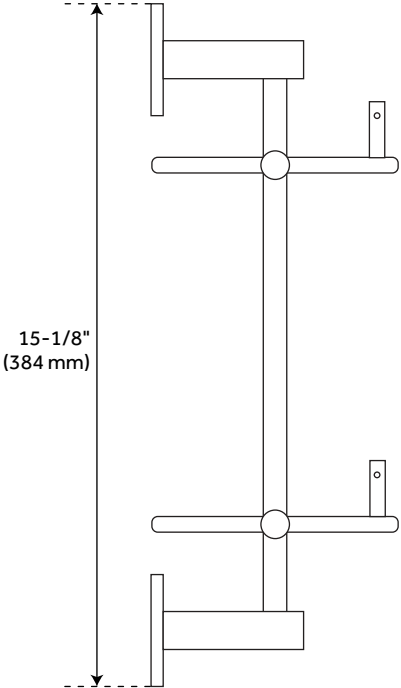

CEELEY TEMPERED GLASS SHELF - TWO SHELVES

SKU: 916738

All dimensions and specifications are nominal and may vary. Use actual products for accuracy in critical situations.