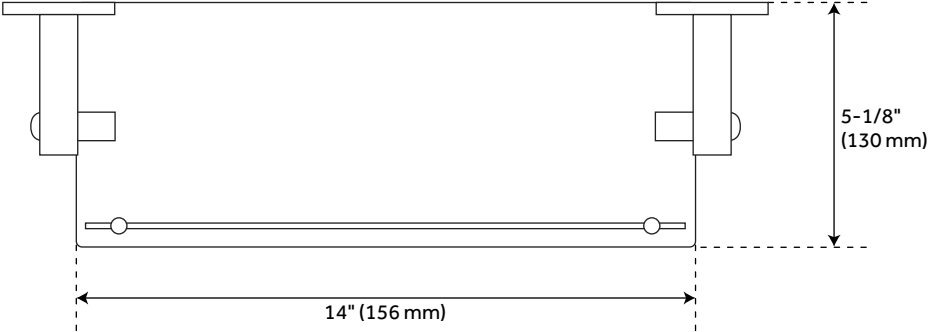

CEELEY TEMPERED GLASS SHELF - TWO SHELVES

SKU: 916738

All dimensions and specifications are nominal and may vary. Use actual products for accuracy in critical situations.