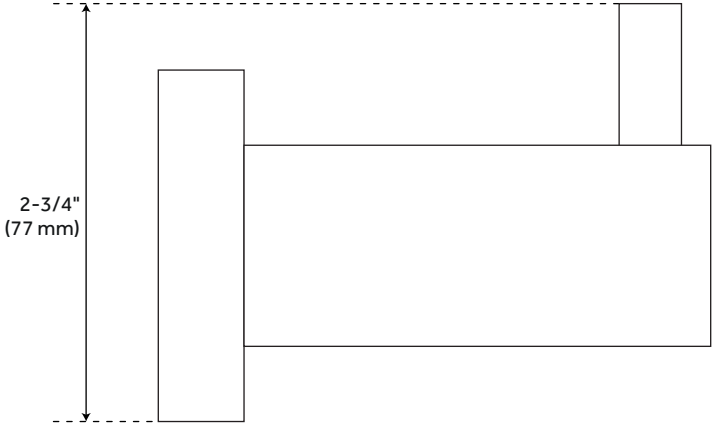

Width: 3-1/4"

Height: 2-3/4"

Base Plate Diameter: 1-3/4"

Mounting Hardware Included: Yes

Mounting Hardware Concealed: Yes

Installation Type: Wall Mount

REVISED 4/3/2023

CEELEY ROBE HOOK

SKU: 916739

Code: SH296470, SH296471, SH296472

ADDITIONAL FEATURES

REVISED 4/3/2023

CEELEY ROBE HOOK

SKU: 916739

All dimensions and specifications are nominal and may vary. Use actual products for accuracy in critical situations.