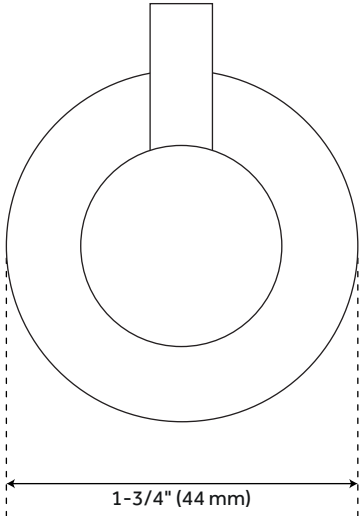

CEELEY ROBE HOOK

SKU: 916739

Code: SH296470, SH296471, SH296472

FEATURES

Installation Type: Wall Mount

Design: Modern

Material: Brass/Zinc

Length: 1-3/4"

Width: 3-1/4"

Height: 2-3/4"

Base Plate Diameter: 1-3/4"

Mounting Hardware Included: Yes

Mounting Hardware Concealed: Yes

Installation Type: Wall Mount

REVISED 4/3/2023

CEELEY ROBE HOOK

SKU: 916739

Code: SH296470, SH296471, SH296472

ADDITIONAL FEATURES

REVISED 4/3/2023

CEELEY ROBE HOOK

SKU: 916739

All dimensions and specifications are nominal and may vary. Use actual products for accuracy in critical situations.