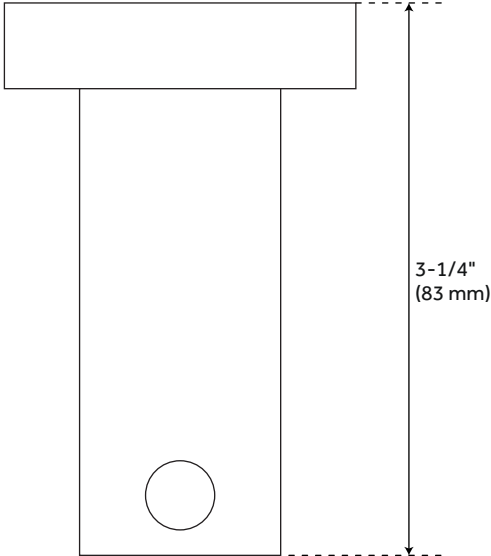

CEELEY ROBE HOOK

SKU: 916739

Code: SH296470, SH296471, SH296472

FEATURES

Installation Type: Wall Mount

Design: Modern

Material: Brass/Zinc

Length: 1-3/4"

Width: 3-1/4"

Height: 2-3/4"

Base Plate Diameter: 1-3/4"

Mounting Hardware Included: Yes

Mounting Hardware Concealed: Yes

Installation Type: Wall Mount

REVISED 4/3/2023

CEELEY ROBE HOOK

SKU: 916739

Code: SH296470, SH296471, SH296472

ADDITIONAL FEATURES

REVISED 4/3/2023

CEELEY ROBE HOOK

SKU: 916739

All dimensions and specifications are nominal and may vary. Use actual products for accuracy in critical situations.